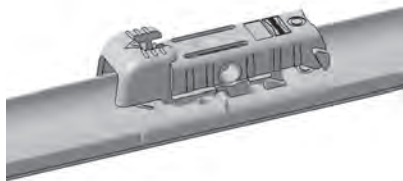

← CR1203

CLIC

2

1

CLIC

CONTACT
ALL SEASON BLADE.

← CR1207

CLIC

CLIC

CONTACT
ALL SEASON BLADE.