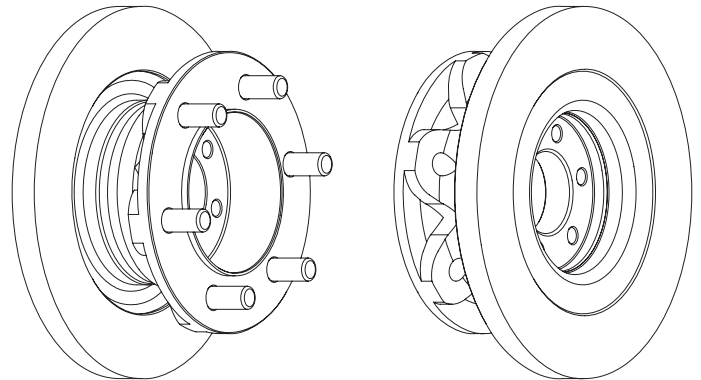

FCR313A

IVECO DAILY II Box Body / Estate, DAILY II Platform/Chassis

FCR314A

IVECO DAILY III Box Body / Estate, DAILY III Bus, DAILY III Dumptruck, DAILY III Platform/Chassis

FCR315A

IVECO DAILY III Box Body / Estate, DAILY III Bus, DAILY III Dumptruck,
DAILY III Platform/Chassis