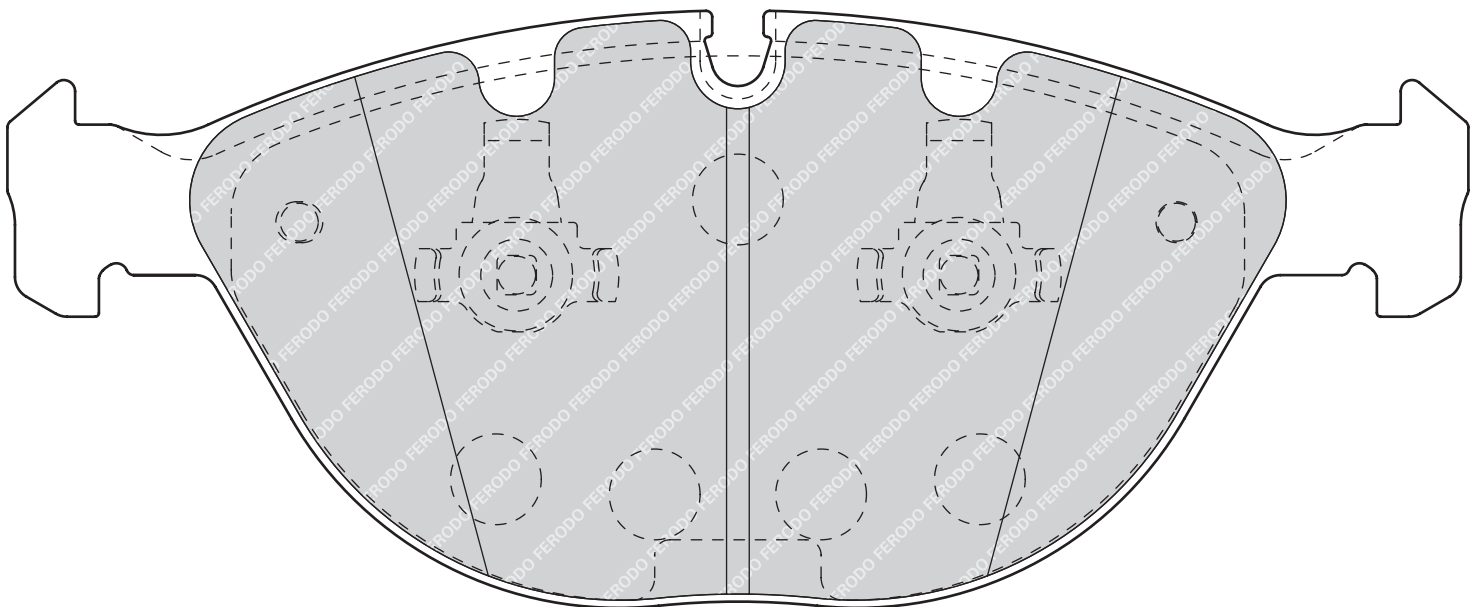

FDB1618

23894

193.3

79

20.4

ATE

-

-

BMW X5 (E53)