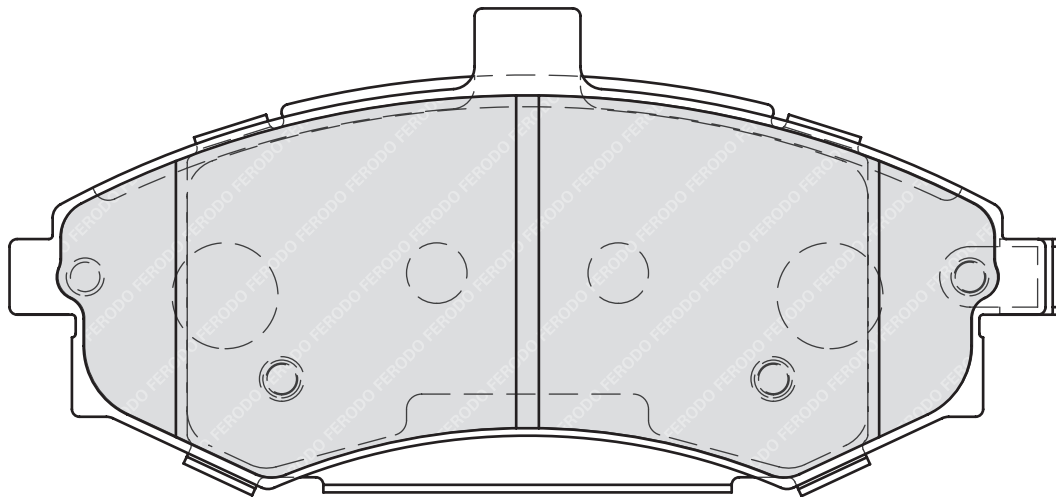

FDB1840

24031

137.1

63.6

17.5

MAN

2

-

HYUNDAI ELANTRA (XD), ELANTRA Saloon (XD), MATRIX (FC)