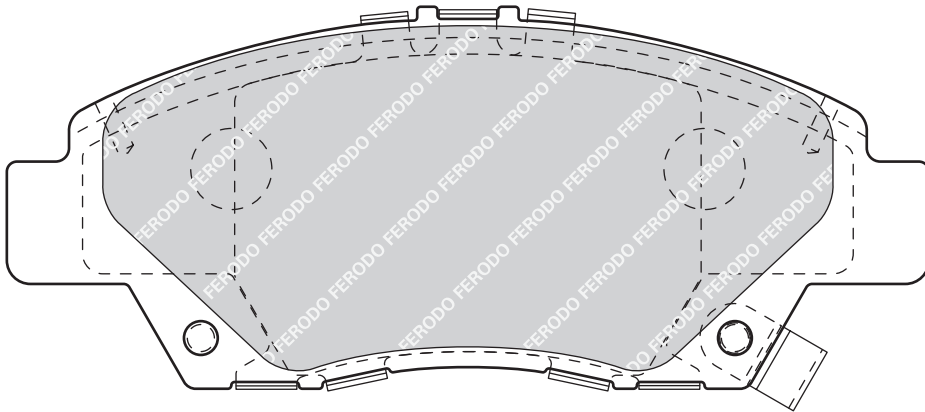

FDB4404

24979

136.5

56.6

16.5/16.9

AKE

-

-

HONDA JAZZ II (GD), JAZZ III (GE)