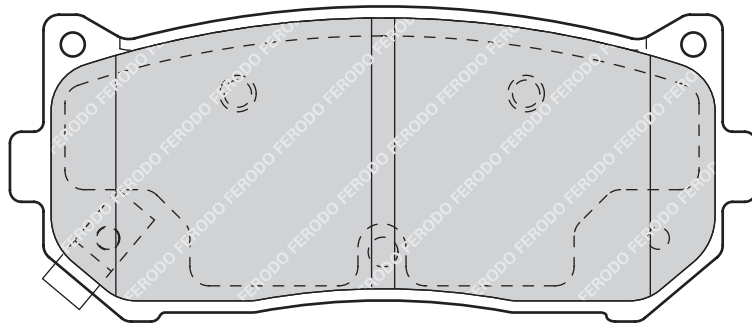

KIA CARENS I (FC), CARENS II (FJ), CLARUS (K9A), CLARUS Estate (GC), SHUMA (FB), SHUMA II (FB), SHUMA II Saloon (FB), SHUMA Saloon (FB)

FDB1570

23593

79

58.9

14.7

SUM

2