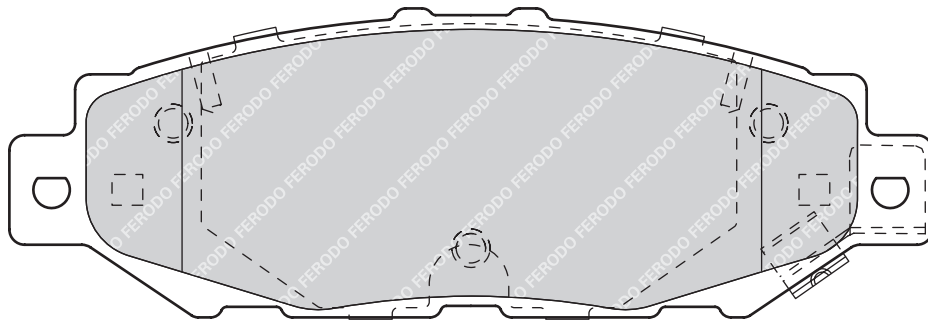

FDB1703

21491

122

41

15.5

AKE

4

-

LEXUS GS (JZS147)