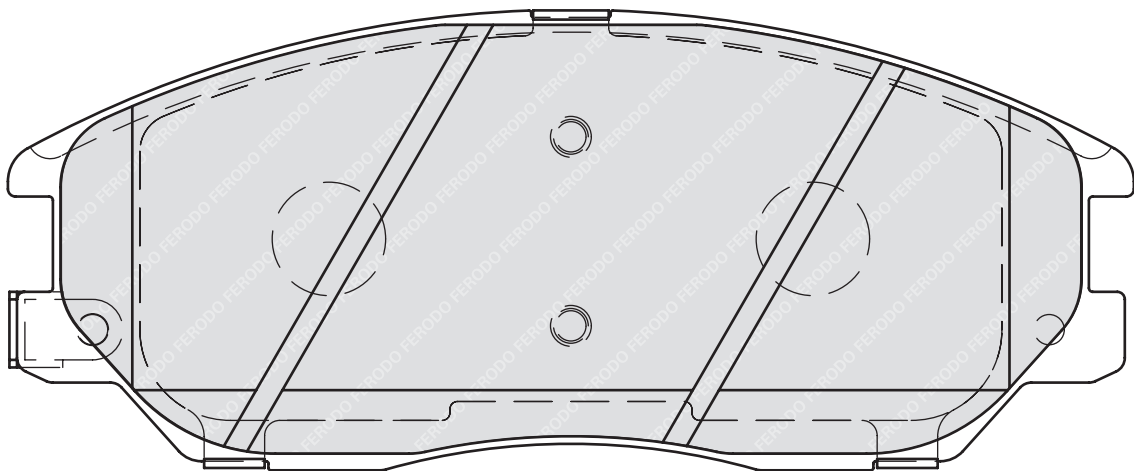

FDB1999

24167

149

60.9

17.5

MAN

2

-

HYUNDAI TERRACAN (HP)
KIA OPIRUS (GH)
SSANGYONG RODIUS