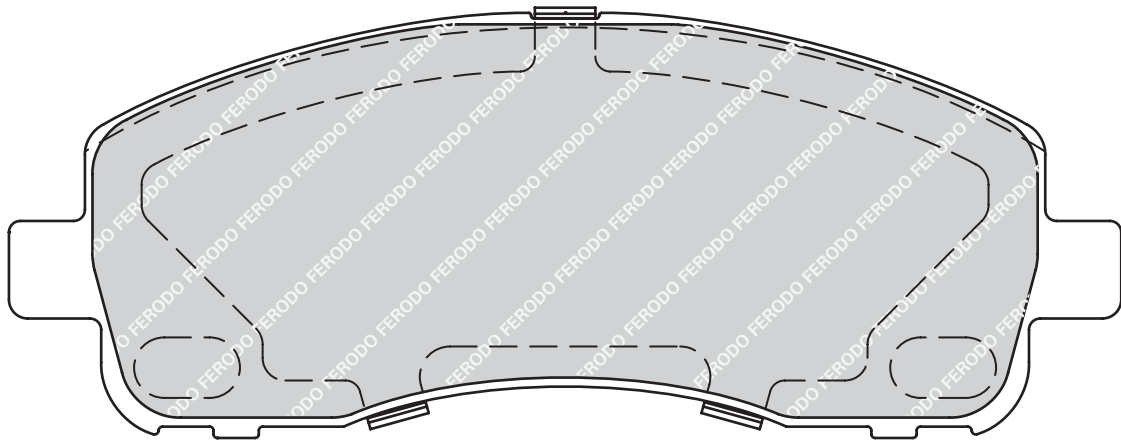

FVR4315

29238

147.2

56.4

18.5/18.9

SUM

-

-

MITSUBISHI CANTER Platform/Chassis (FB4_, FE4_), CANTER Platform/Chassis (FB6_, FE5_, FE6_), CANTER Platform/Chassis (FE_, FE8_, FB8_, FG_, FE7_, FB7_)