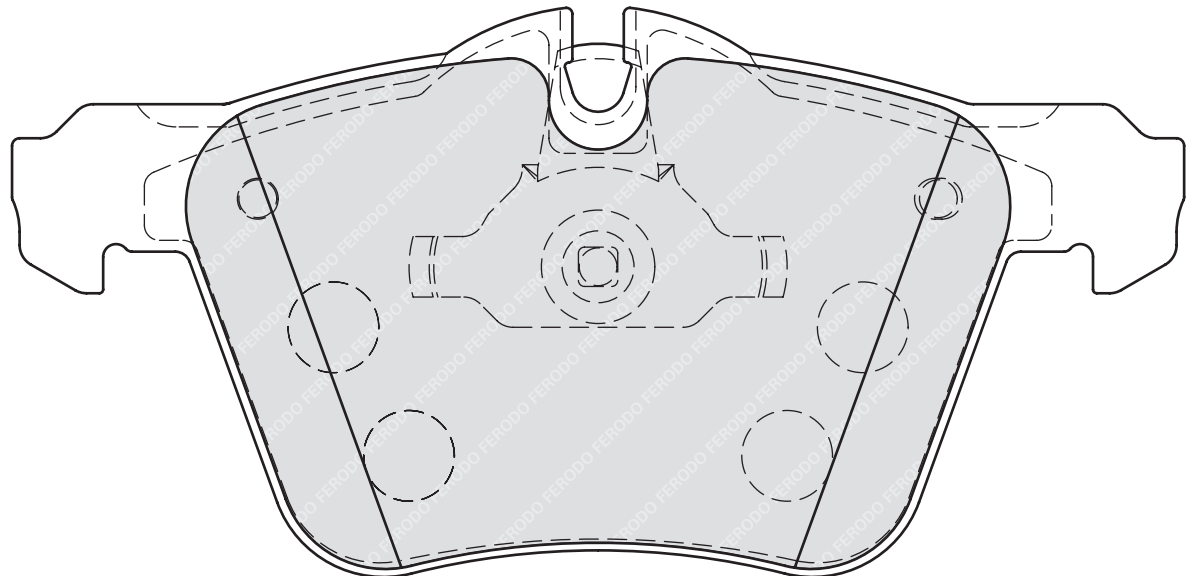

FDB4108

24079

155.1/156.4

74.5/75.5

18.5/20

ATE

-

-

JAGUAR S-TYPE (CCX), XF (_J05_, CC9), XJ (_J12_, _J24_, X 351), XJ (X350, X358)