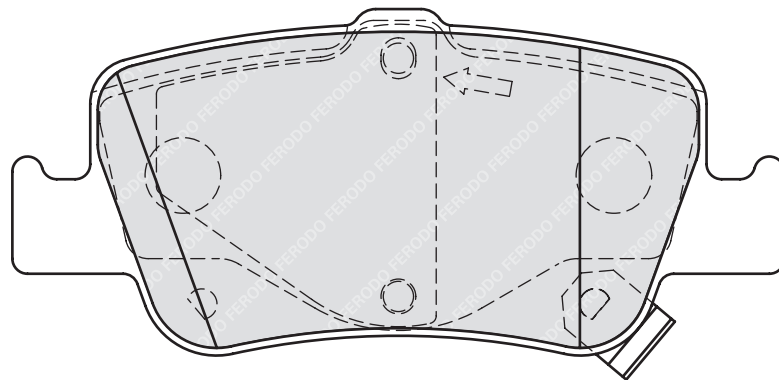

TOYOTA AURIS (ZZE15_, ADE15_, ZRE15_, NDE15_), COROLLA (ZZE12_, NDE12_, ZDE12_), COROLLA Estate (_E12J_, _E12T_), COROLLA Saloon (_E12J_, _E12T_), COROLLA Saloon (E150_)

FDB4050

24606

 116.4

 58.8

 17.5

 TRW