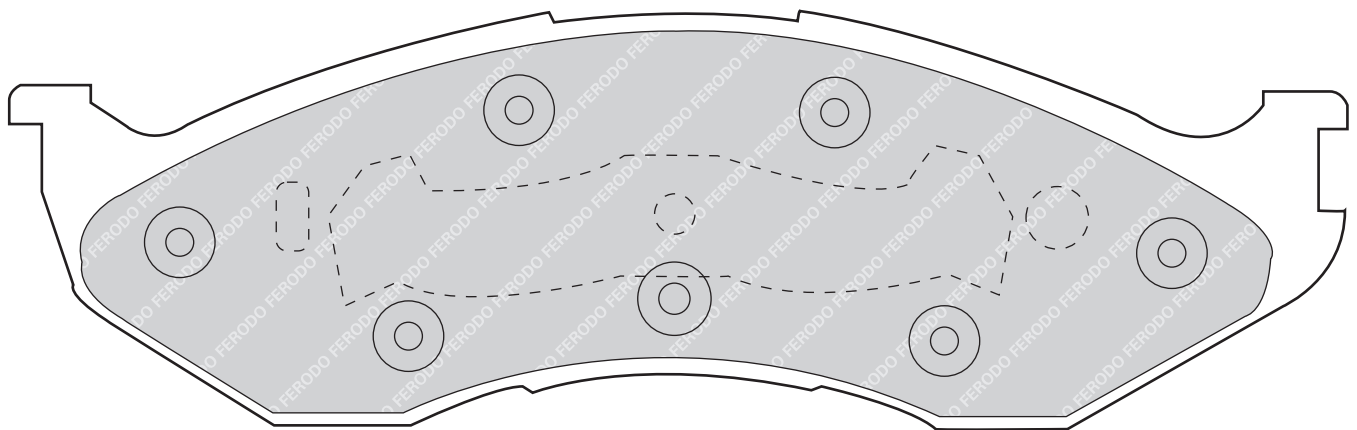

FDB929

21822

JEEP CHEROKEE (XJ), GRAND CHEROKEE I (ZJ), WRANGLER I (YJ, SJ_)
KIA CARNIVAL (UP)