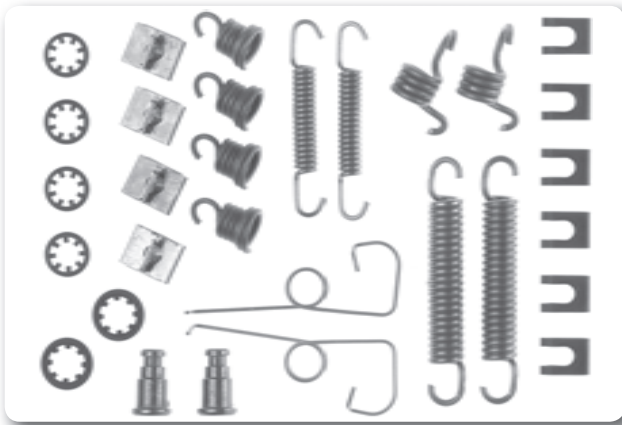

FBA41

ALFA ROMEO 33 (905), 33 (907A), 33 Sportwagon (905A), 33 Sportwagon (907B)