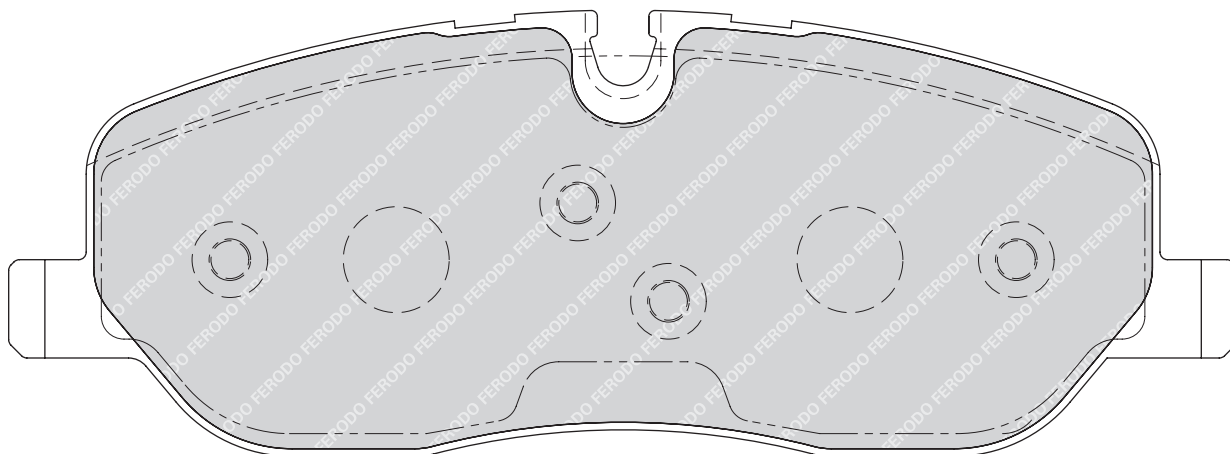

FDB1615

24191

162.6

58

18

TRW

-

4

LAND ROVER DISCOVERY III (TAA), DISCOVERY IV (LA), RANGE ROVER III (LM), RANGE ROVER SPORT (LS)