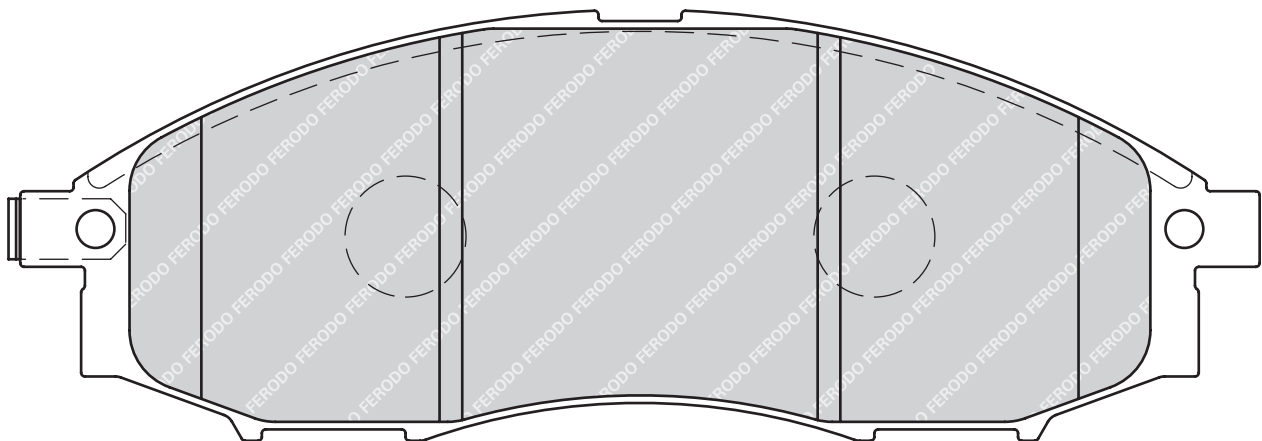

FDB1745

23970

164

57

17

AKE

2

-

NISSAN PATHFINDER (R50), PICK UP (D22)