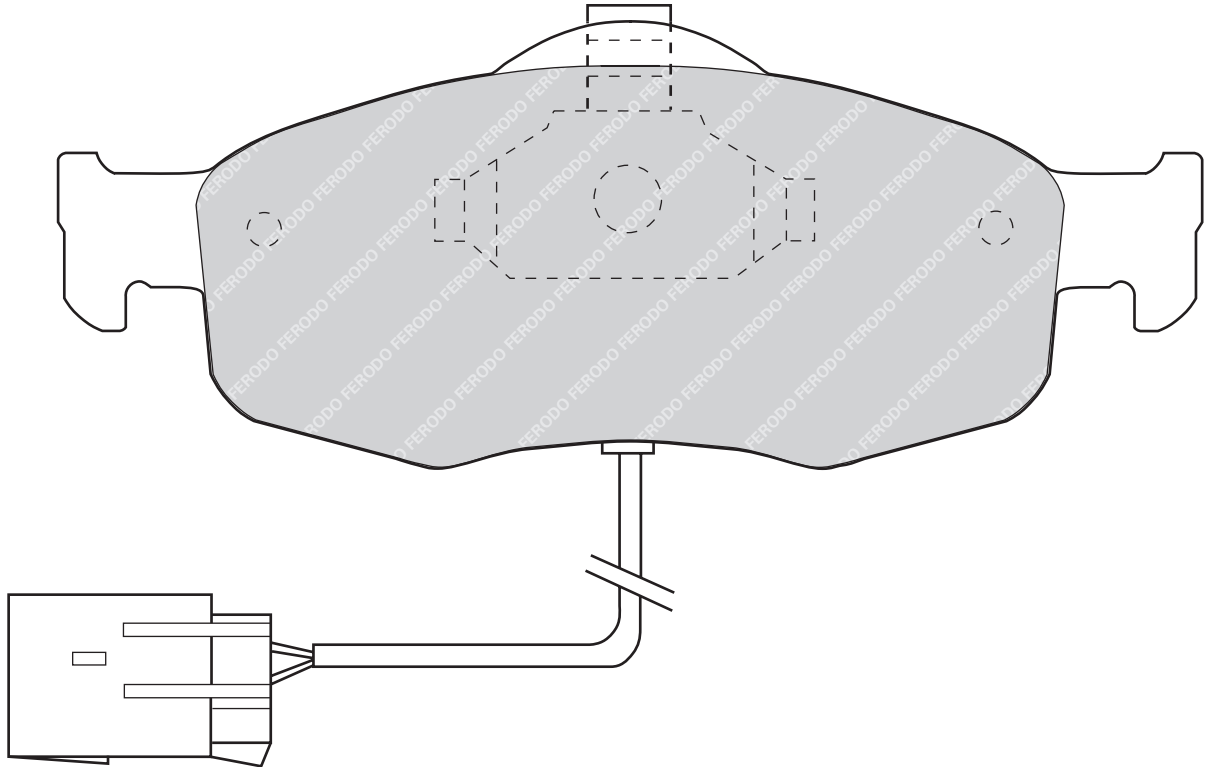

**FDB767****21583**

156

60

18.8

ATE

2

-

FORD COUGAR (EC_), ESCORT CLASSIC (AAL, ABL), ESCORT CLASSIC Turnier (ANL), ESCORT V (GAL), ESCORT V Convertible (ALL), ESCORT V Estate (GAL, AVL), ESCORT VI (GAL), ESCORT VI Convertible (ALL), ESCORT VI Estate (GAL), ESCORT VI Saloon (GAL), ESCORT VII (GAL, AAL, ABL), ESCORT VII Convertible (ALL), ESCORT VII Estate (GAL, ANL), ESCORT VII Saloon (GAL, AFL), MONDEO I (GBP), MONDEO I Estate (BNP), MONDEO I Saloon (GBP), MONDEO II (BAP), MONDEO II Estate (BNP), MONDEO II Saloon (BFP), SCORPIO I (GAE, GGE), SCORPIO I Estate (GGE), SCORPIO I Saloon (GGE), SCORPIO II (GFR, GGR), SCORPIO II Estate (GNR, GGR)