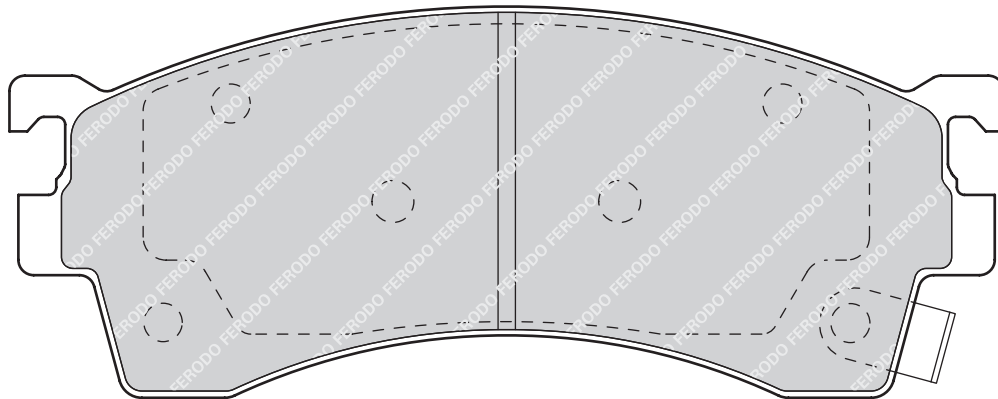

FDB950

21754

FORD USA PROBE II (ECP)

MAZDA 323 F VI (BJ), 323 S VI (BJ), 626 IV (GE), 626 IV Hatchback (GE), 626 V (GF), 626 V Hatchback (GF), 626 V Station Wagon (GW), PREMACY (CP), XEDOS 6 (CA)