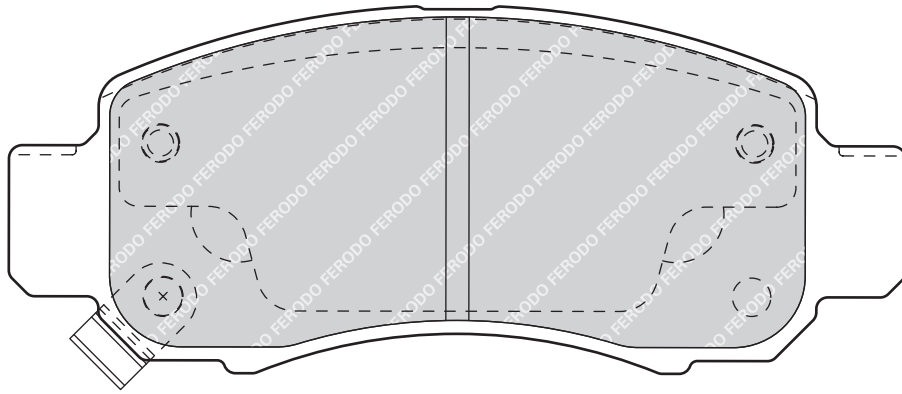

FDB1609

23616

119

48.6

13.9

AKE

2

-

HONDA INSIGHT (ZE)