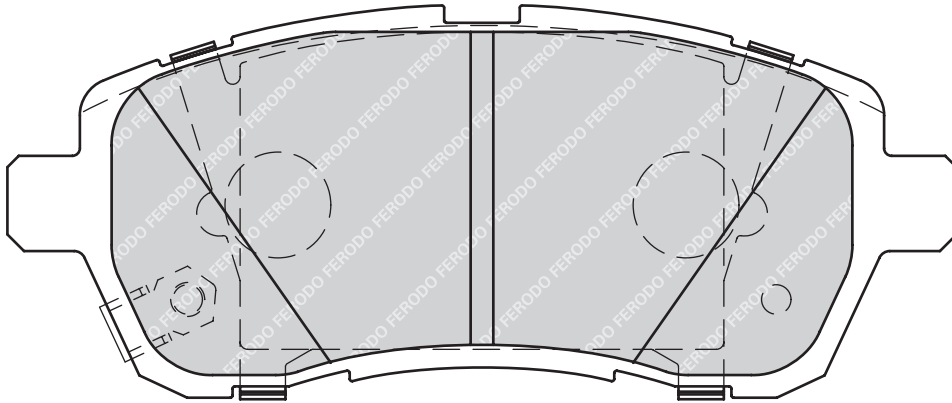

FDB4279

24675

125.7

52.1

16.4

TRW

2

-

DAIHATSU MATERIA (M4_), SIRION (M3_)

SUBARU JUSTY IV

SUZUKI SWIFT IV (MZ, FZ, EZ, NZ)