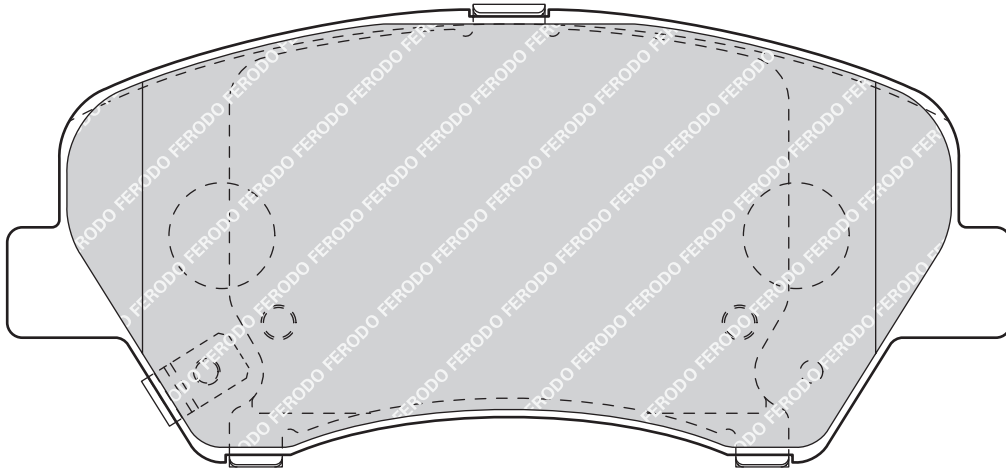

132

60

18

BOS

-

-

HYUNDAI i30 (FD), i30 CW
KIA CEE'D Estate (ED), CEE'D Hatchback (ED), PRO CEE'D (ED)