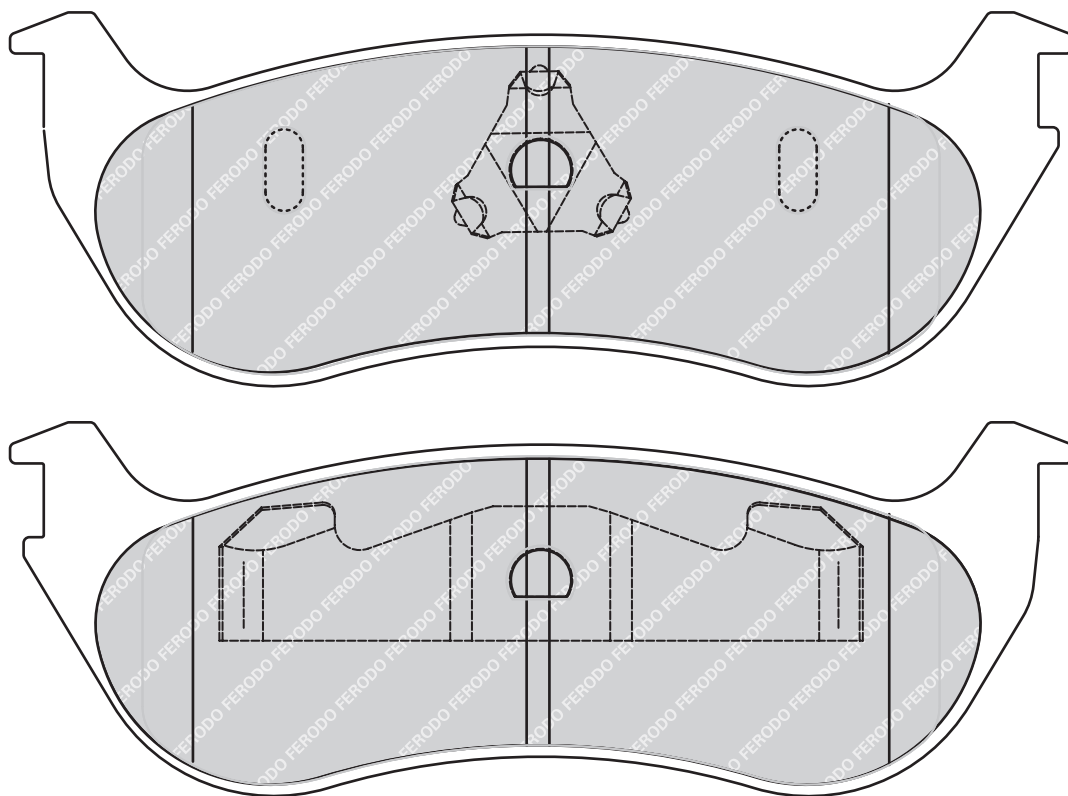

FDB1793

24381

140.5

48.8

15.5

KEL

-

-

FORD USA EXPLORER (U2)