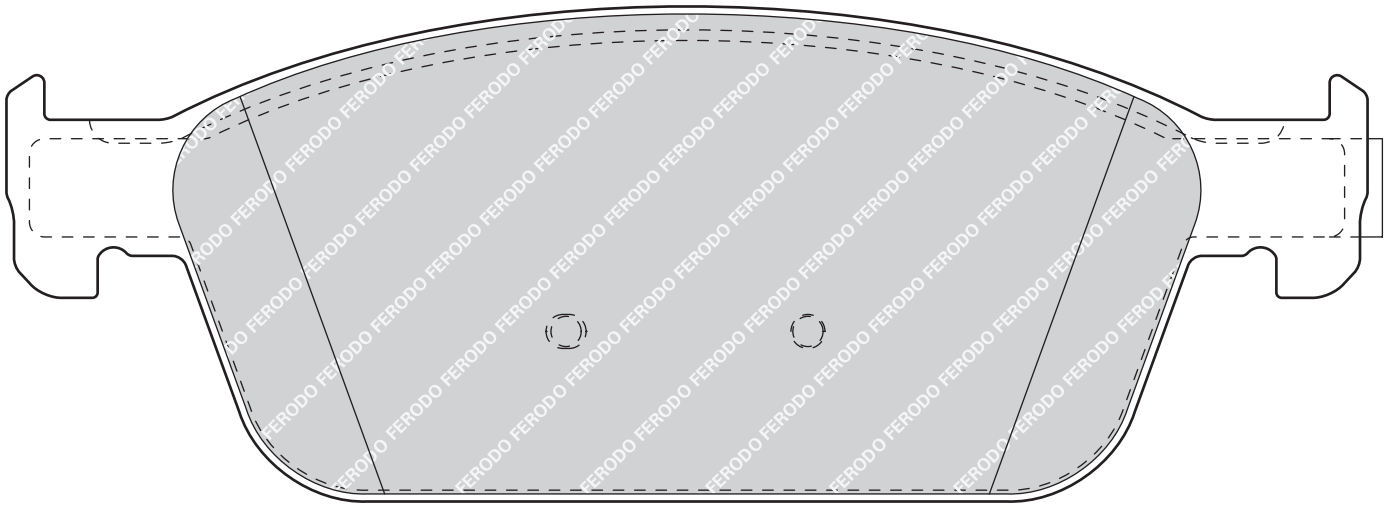

FDB4416

25736

181.3

63.5

17.4

ATE

-

-

FORD KUGA II