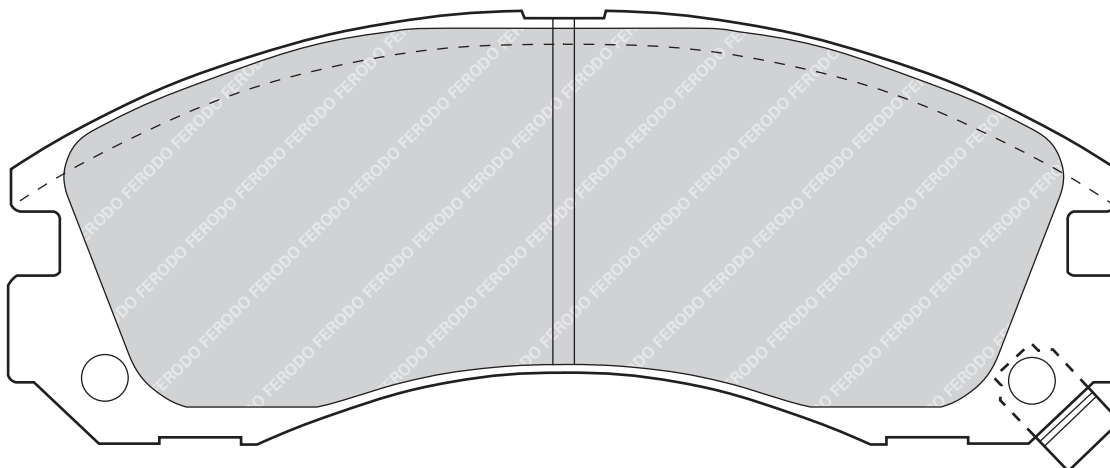

FDB765

21363

150

59

15.7

AKE

2

-

MITSUBISHI ECLIPSE I (D2_A), GALANT V (E5_A, E7_A, E8_A), GALANT V Saloon (E5_A, E7_A, E8_A), GALANT VI (EA_), GALANT VI Estate (EA_), L 200 (K_T), L 400 Box (PD_W, PC_W, PB_V, PA_W, PA_V), L 400 / SPACE GEAR Bus (PD_W, PC_W, PA_V, PB_V), Lancer Evolution (CE9A, CN9A), Lancer Evolution (CP9A), Lancer Evolution (CT9A), Lancer Evolution (CZ4A), LANCER VI (CK/P_A), OUTLANDER I (CU_), OUTLANDER II (CW_W), PAJERO II (V3_W, V2_W, V4_W), PAJERO II Open Off-Road Vehicle (V2_W, V4_W), PAJERO SPORT (K90), SPACE GEAR (PD_W, PC_W, PB_V, PA_W, PA_V), SPACE RUNNER (N6_W), SPACE WAGON (N3_W, N4_W), SPACE WAGON (N9_W, N8_W)