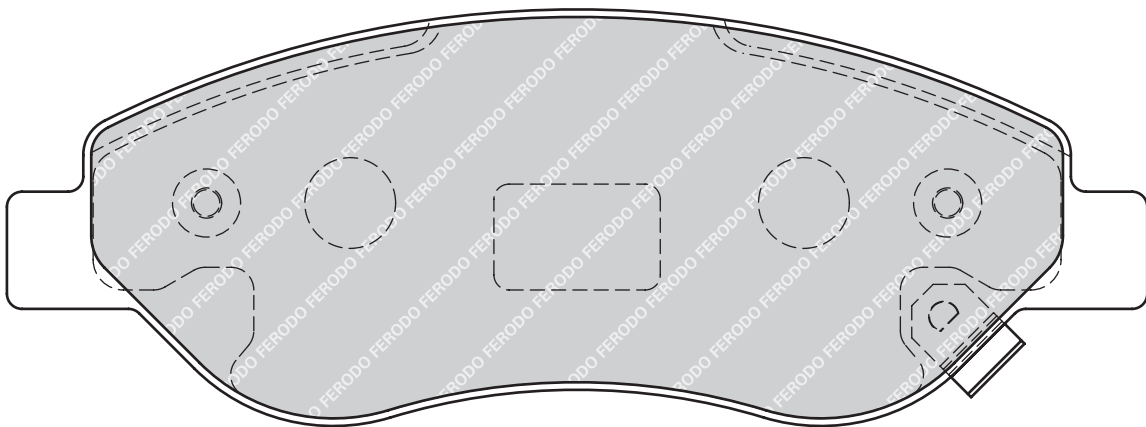

FDB1921

24550

150.9

55.1

19

BOS

1

-

OPEL CORSA D, CORSA D Van

VAUXHALL CORSA Mk III (D) (L_8), CORSAVAN Mk III (D)