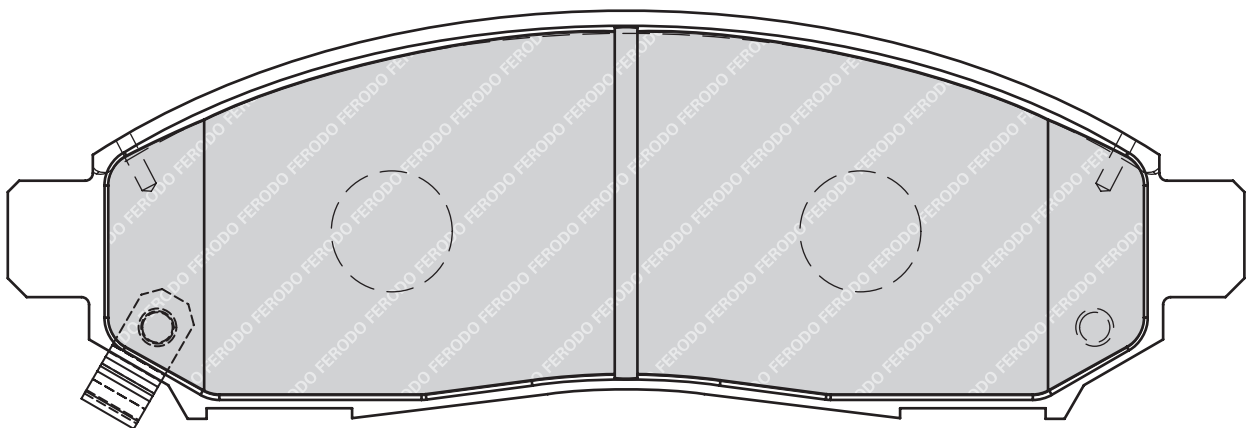

FDB1997

24227

163.6

54

16.4

TOK

1

-

NISSAN NAVARA (D40), NP300