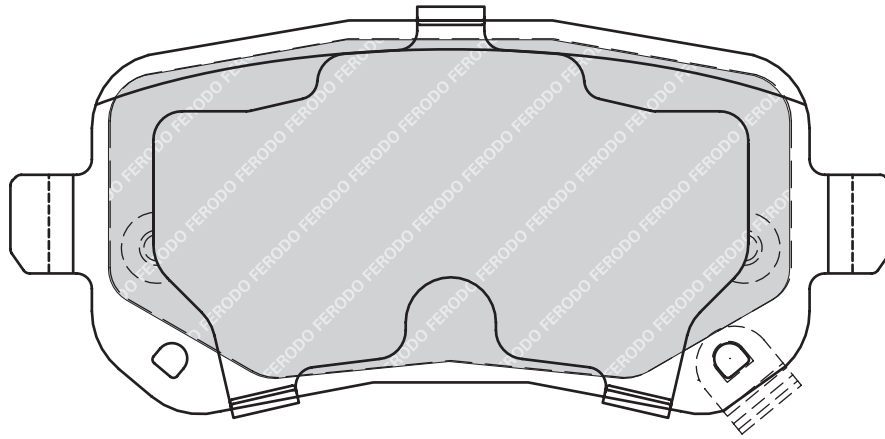

116.6

52.7

16.8

TRW

2

-

CHRYSLER GRAND VOYAGER V (RT)
DODGE JOURNEY
FIAT FREEMONT (JC)