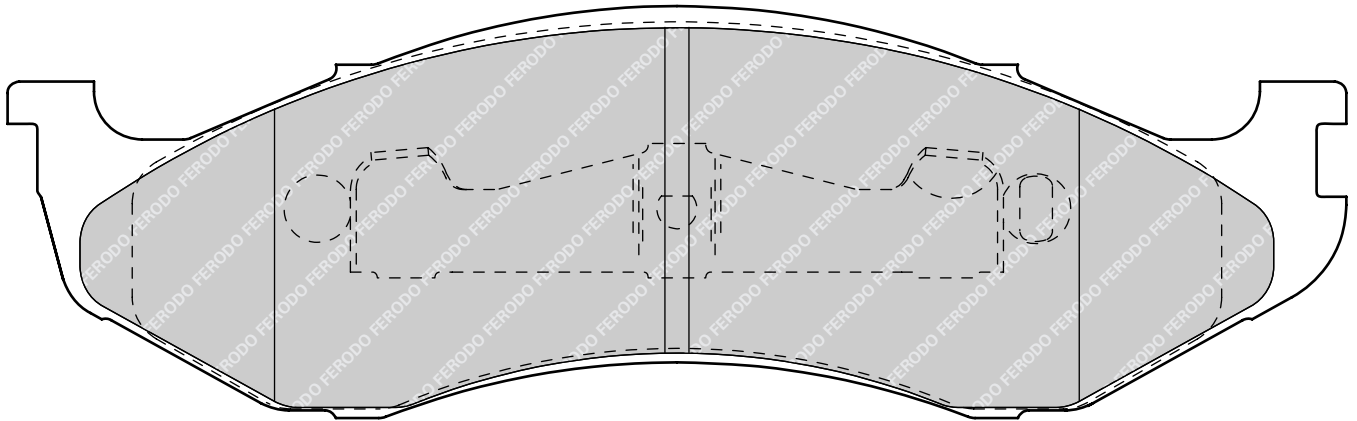

FDB1267

21822

177

55

17.2

KEL

-

-

JEEP CHEROKEE (XJ), GRAND CHEROKEE I (ZJ), WRANGLER II (TJ)