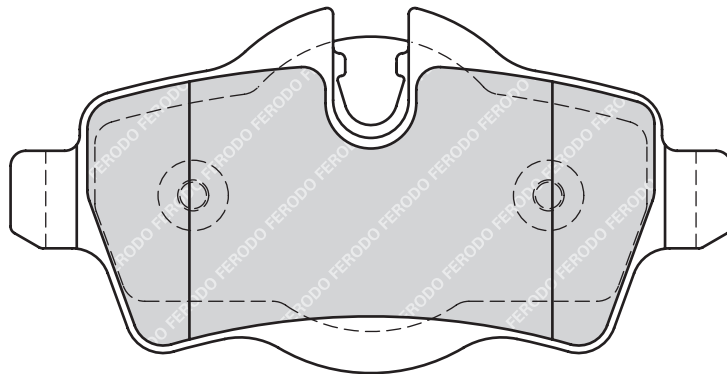

FDB1975

24289

MINI MINI (R50, R53), MINI (R56), MINI CLUBMAN (R55), MINI Convertible (R52), MINI Convertible (R57), MINI Coupe (R58), MINI Roadster (R59)