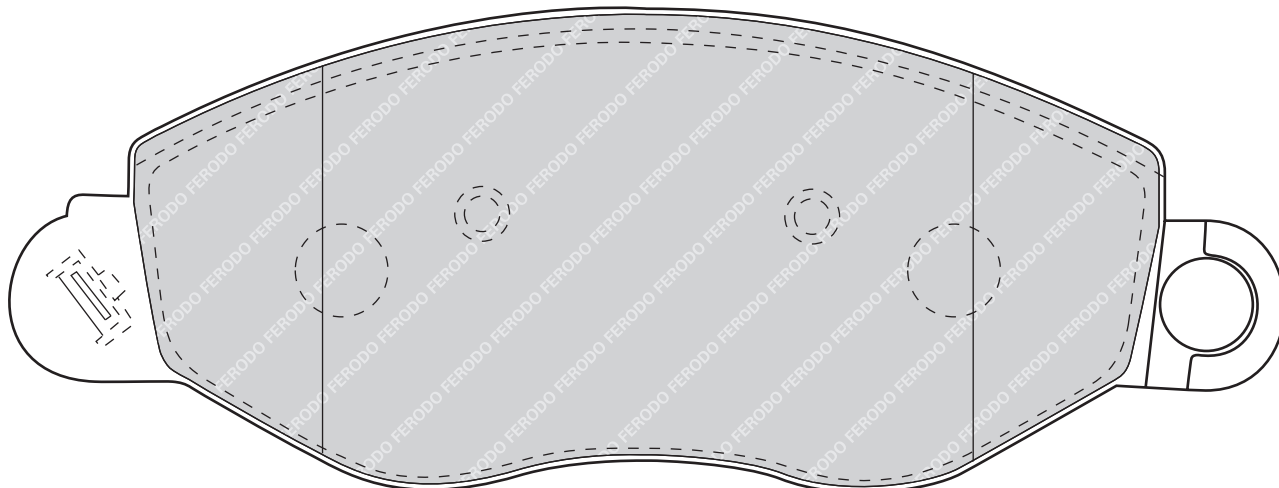

FVR1461

23840

169

62.5

18.7

BOS

2

2

FORD TRANSIT Box (FA __), TRANSIT Bus (FD __, FB __, FS __, FZ __, FC __), TRANSIT Platform/Chassis (FM __, FN __)