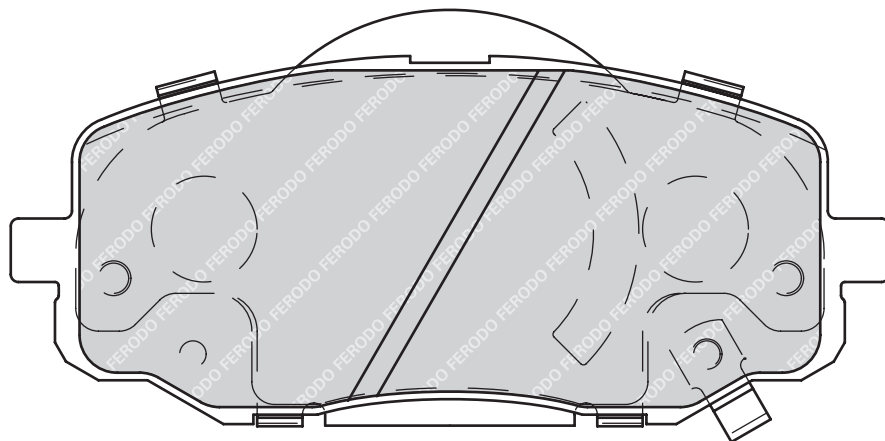

FDB4234

24910

HYUNDAI i20 (PB, PBT)