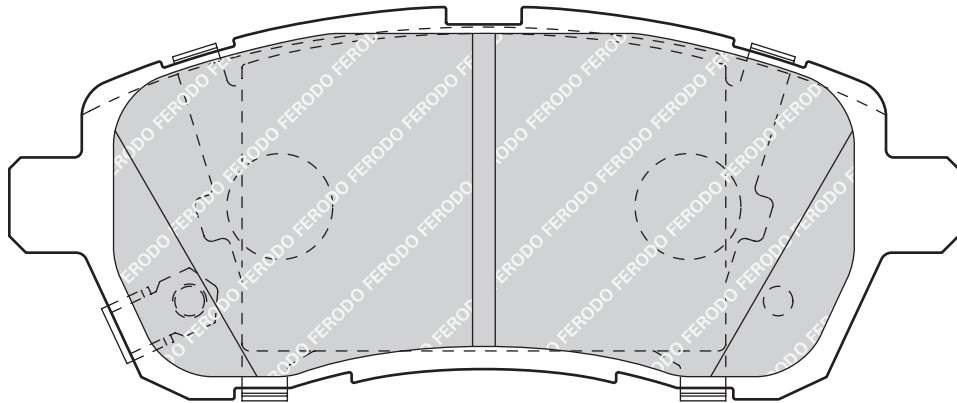

FDB4426

24283

SUZUKI SWIFT IV (MZ, FZ, EZ, NZ)