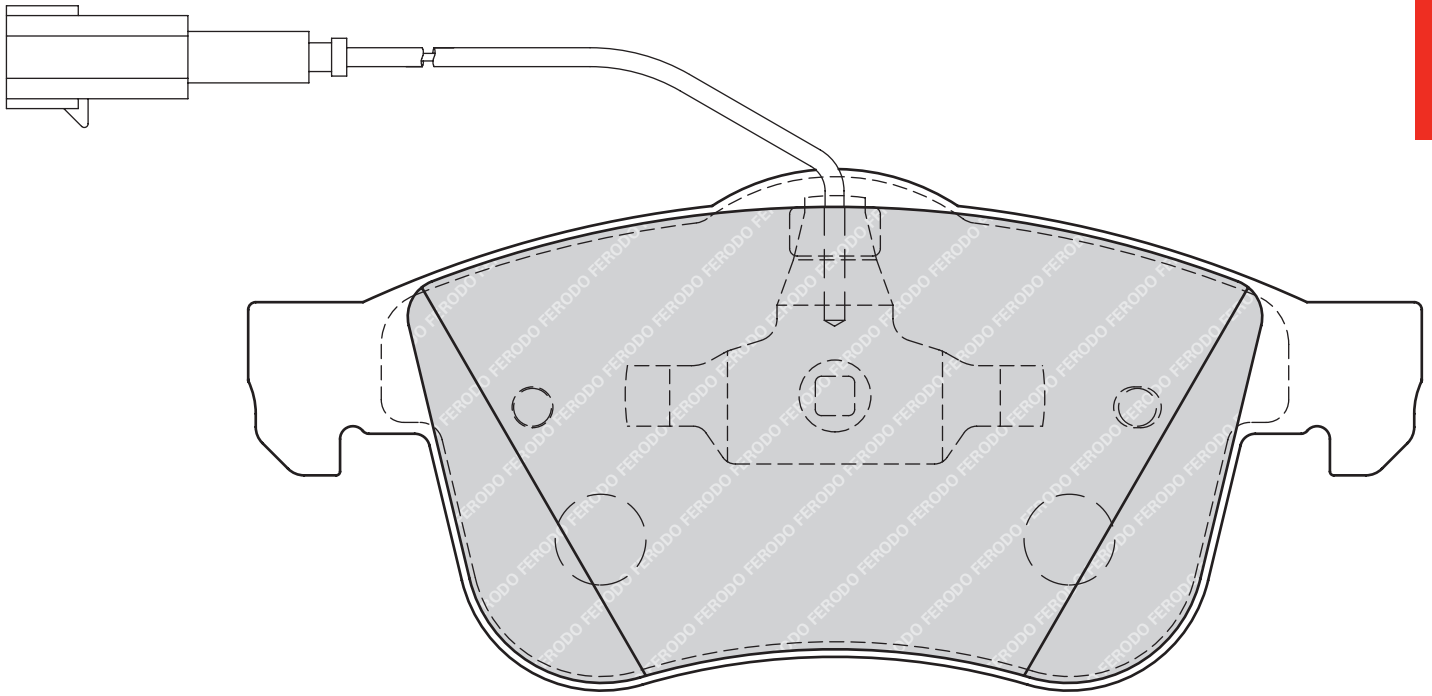

FDB1805

24339

155.2/156.5

69.2/71.6

19.9/20.2

ATE

2

-

ALFA ROMEO 159 (939), 159 Sportwagon (939), BRERA, GIULIETTA (940), SPIDER (939)