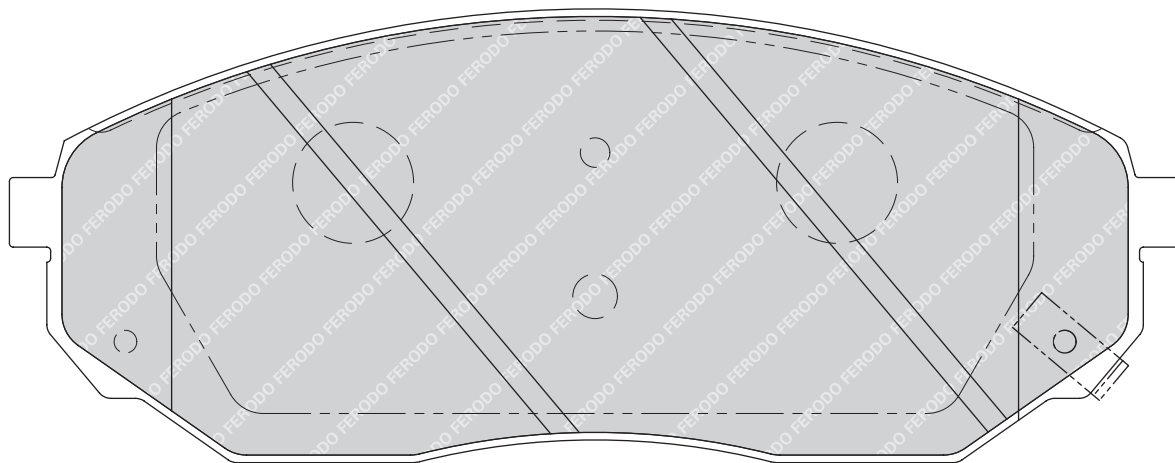

FDB1735

24092

155

60

17.1

SUM

2

-

KIA SORENTO (JC)