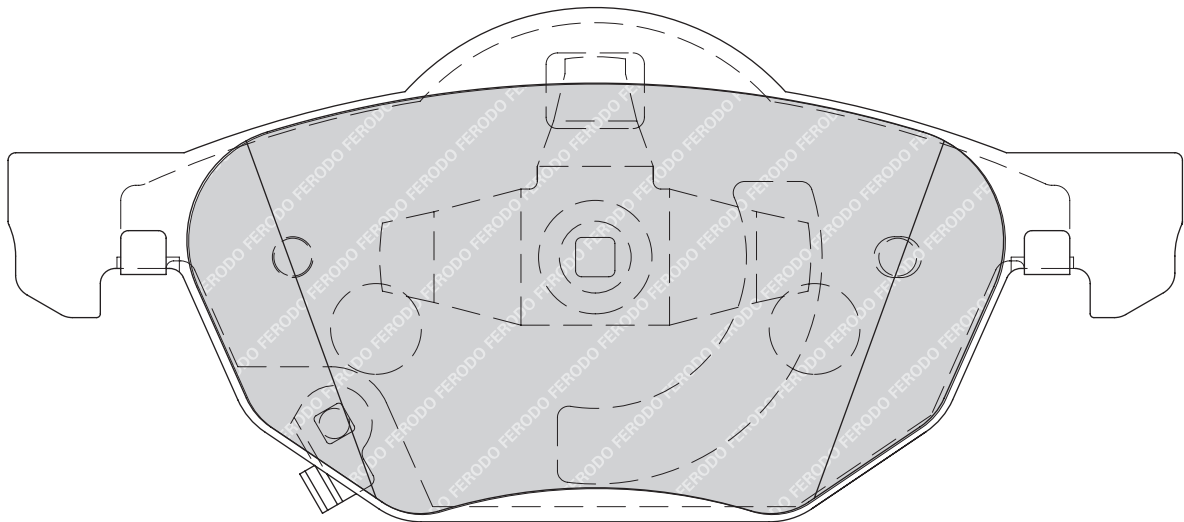

155.2

68.5

17

ATE

2

-

HONDA ACCORD VIII (CL_, CM_), ACCORD VIII Tourer (CM_)

FORD FOCUS II (DA_), FOCUS II Convertible, FOCUS II Estate (DAW_), FOCUS II Saloon (DA_)