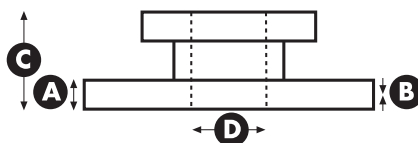

IVECO DAILY III Box Body / Estate, DAILY III Bus, DAILY III Dumptruck,
DAILY III Platform/Chassis

FCR361A

∅
285

A
22.0

B
19.0

C
72

D
85

MERCEDES-BENZ SPRINTER 2-t Box (901, 902), SPRINTER 2-t Bus (901, 902),
SPRINTER 2-t Platform/Chassis (901, 902), SPRINTER 3-t Box (903),
SPRINTER 3-t Bus (903), SPRINTER 3-t Platform/Chassis (903), SPRINTER 4-t Box (904),
SPRINTER 4-t Bus (904), SPRINTER 4-t Platform/Chassis (904)