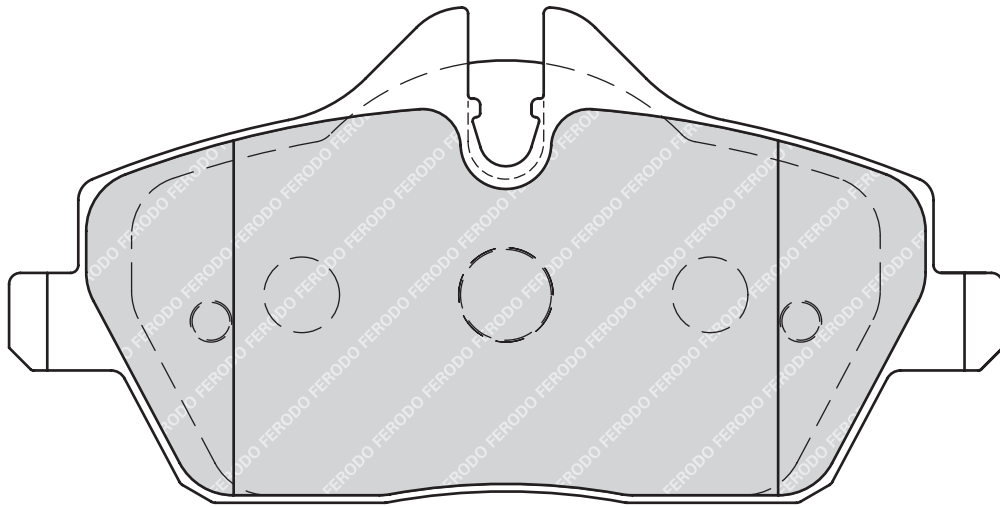

FDB1974

23915

MINI MINI (R56), MINI CLUBMAN (R55), MINI Convertible (R57), MINI Coupe (R58), MINI Roadster (R59)