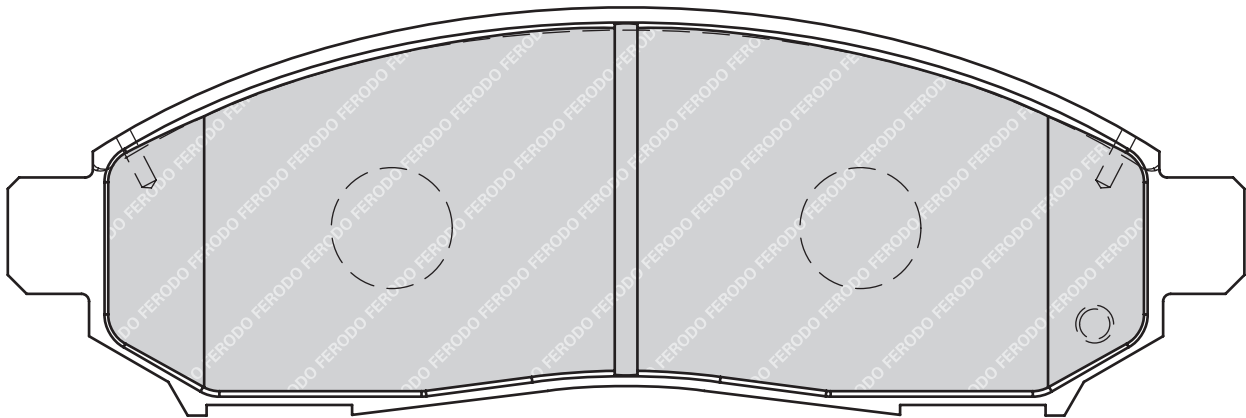

FDB1997

24227

163.6

54

16.4

TOK

1

-

NISSAN NAVARA (D40), NP300