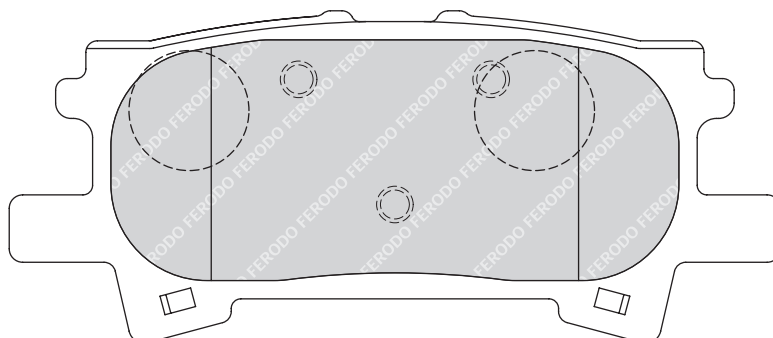

FDB1731

23967

102

43.8

15

SUM

-

-

LEXUS RX (MCU15, XU1)