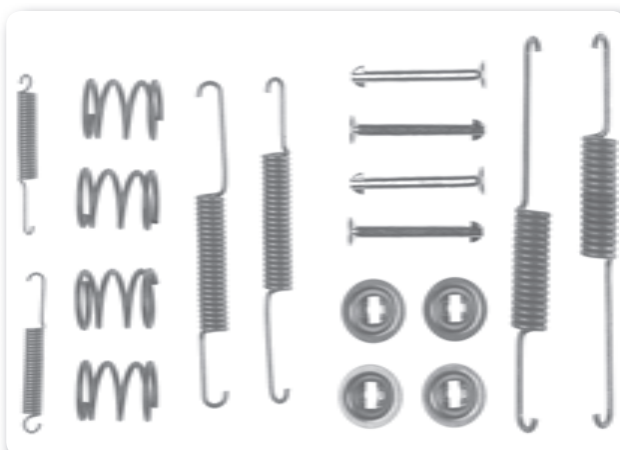

FBA10

DACIA 1300, 1300 Estate, 1310 Estate, 1310 Saloon (U, X)

OPEL KADETT D (31_-34_, 41_-44_), KADETT D (32_,37_,39_,_42),

KADETT D Estate (35_, 36_, 45_, 46_)

RENAULT 4 (112_), 4 Box (R21_, R23_)