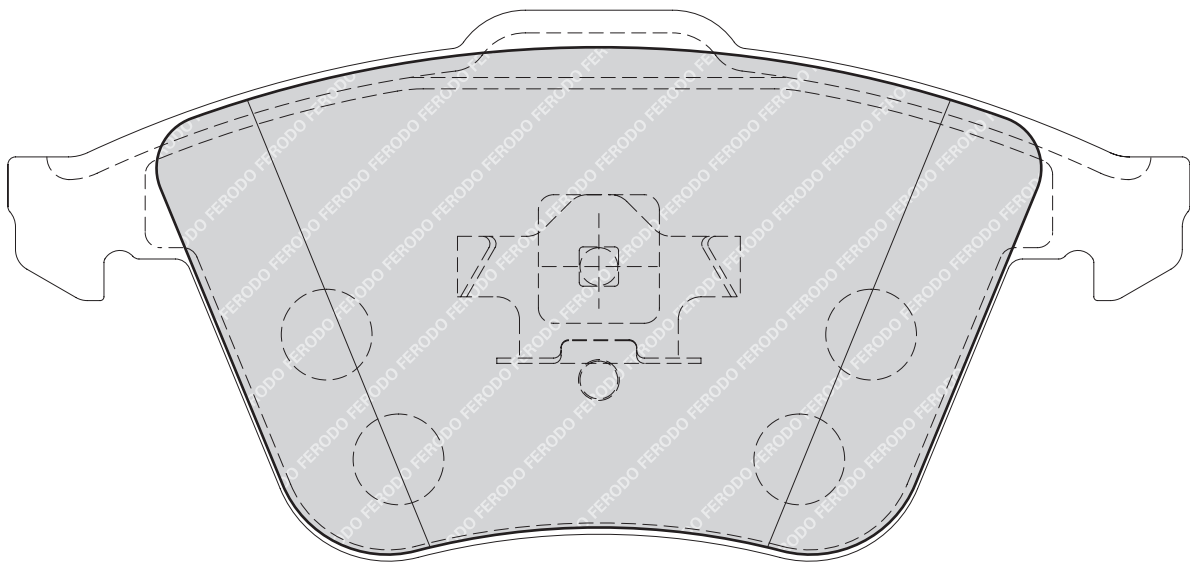

FORD FOCUS II (DA_), FOCUS II Convertible, FOCUS II Estate (DAW_), FOCUS II Saloon (DA_)

MAZDA 3 (BK), 3 (BL), 3 Saloon (BK), 3 Saloon (BL)

OPEL SIGNUM

SAAB 9-3 (YS3F), 9-3 Convertible (YS3F), 9-3 Estate, 9-3X

VAUXHALL SIGNUM

VOLVO C30, S40 II (MS), V50 (MW)