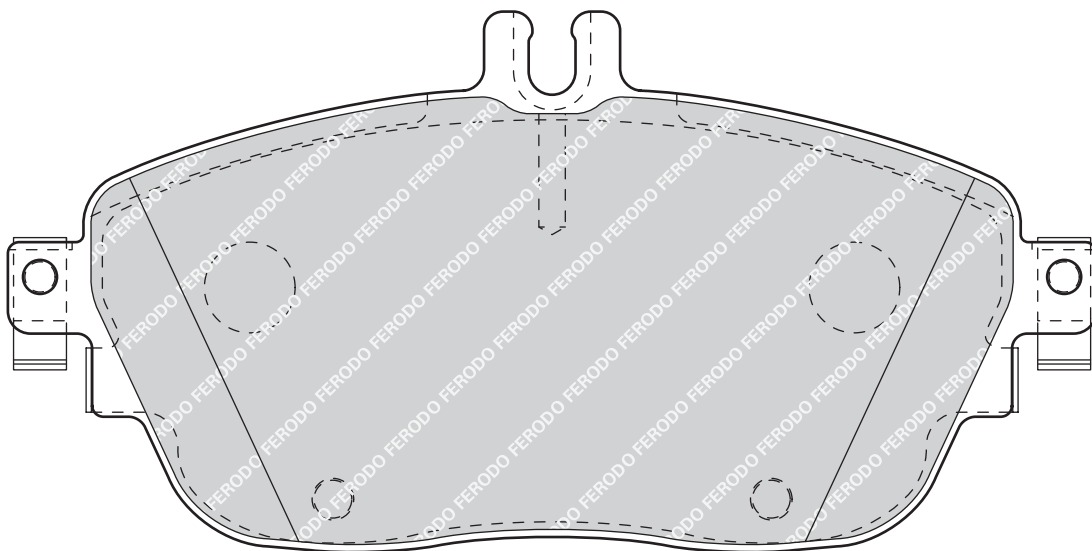

FDB4245

24869

144.1

71.6

18.9

TRW

-

-

MERCEDES-BENZ A-CLASS (W176), B-CLASS (W246)