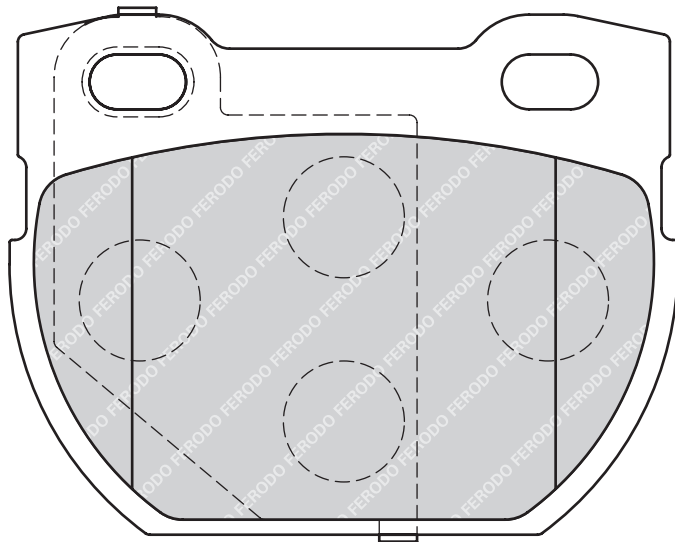

23471

88.5

68.8

17.8

LKD

LAND ROVER DEFENDER Cabrio (LD), DEFENDER Pickup (LD_), DEFENDER Station Wagon (LD)

FDB1995

23679