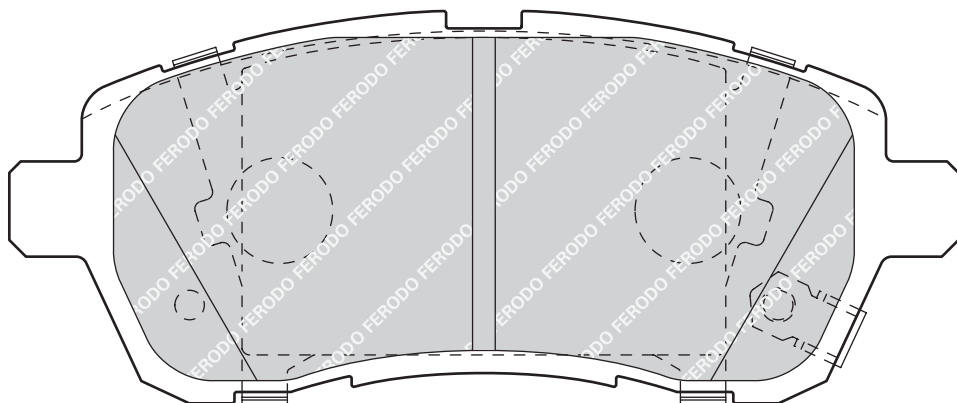

FDB4426

24283

SUZUKI SWIFT IV (MZ, FZ, EZ, NZ)