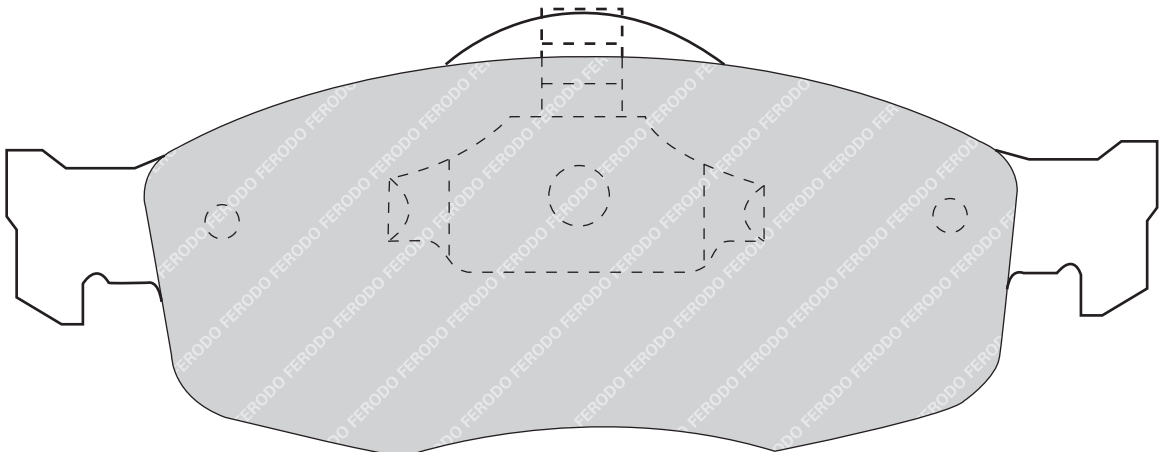

FDB884

21394

155

59

17.5

ATE

-

-

FORD COUGAR (EC_), MONDEO I (GBP), MONDEO I Estate (BNP), MONDEO I Saloon (GBP), MONDEO II (BAP), MONDEO II Estate (BNP), MONDEO II Saloon (BFP), SCORPIO I (GAE, GGE), SCORPIO I Estate (GGE), SCORPIO I Saloon (GGE), SCORPIO II (GFR, GGR), SCORPIO II Estate (GNR, GGR)