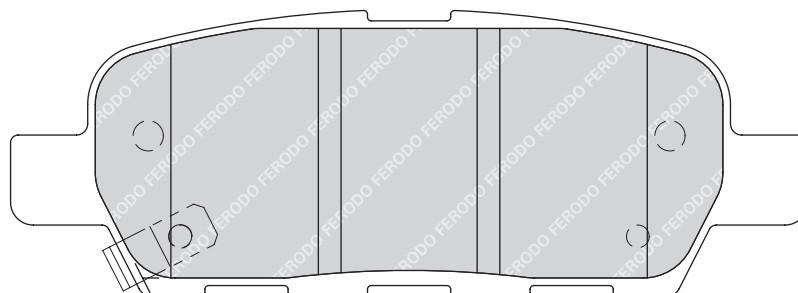

FDB1693

23871

105.5

38.2

14

AKE

1

-

NISSAN JUKE, MURANO (Z50), MURANO (Z51), X-TRAIL (T30), X-TRAIL (T31)

RENAULT KOLEOS (HY_)

SUZUKI GRAND VITARA II (JT)