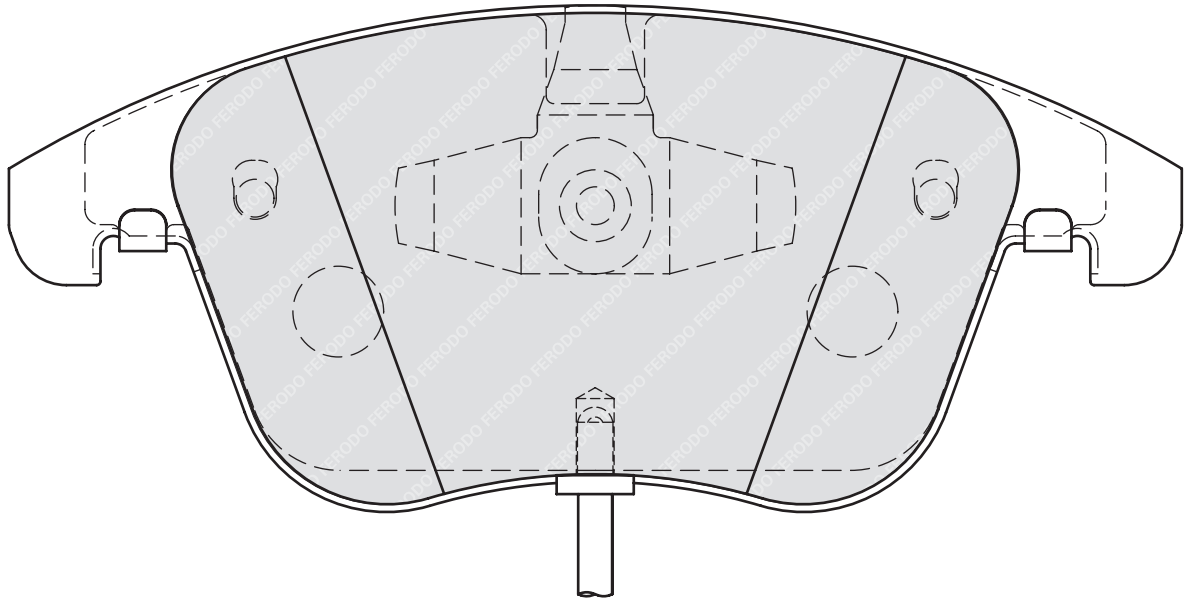

FDB4045

24705

155.2

67/72.3

19.8

ATE

1

-

AUDI A4 (8K2, B8), A4 Allroad (8KH, B8), A4 Avant (8K5, B8), A5 (8T3), A5 Convertible (8F7), A5 Sportback (8TA)