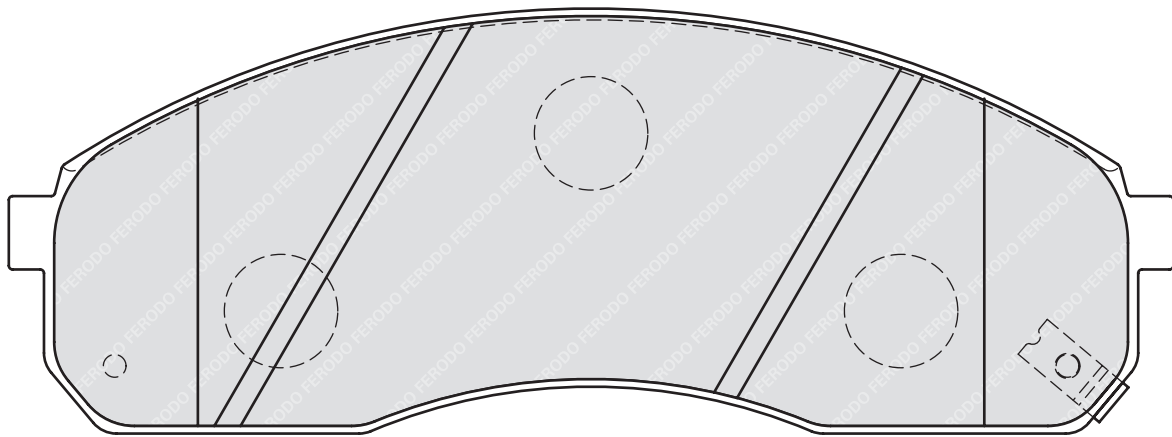

FDB1990

23649

154.1

56.2

15.9/16.6

SUM

2

-

KIA PREGIO Box (TB), PREGIO Bus