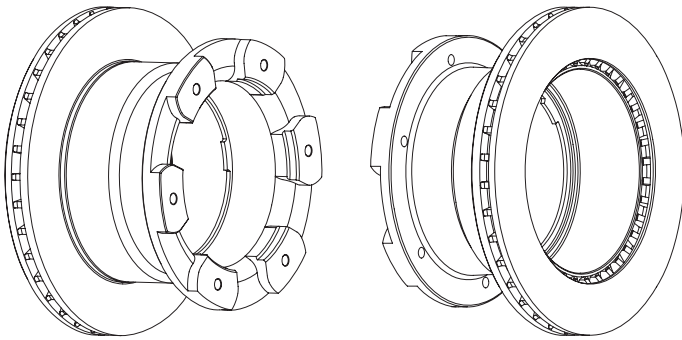

FCR332A

∅
306

A
28.0

B
25.0

C
132

D
178

IVECO DAILY III Box Body / Estate, DAILY III Bus, DAILY III Dumptruck,
DAILY III Platform/Chassis