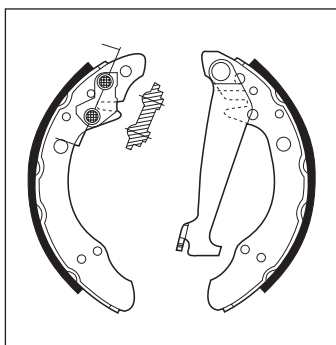

FMK554

FSB408

FHW005

FHW005

15.87

ATE 200x40

AUDI 80 (8C, B4), 80 (89, 89Q, 8A, B3), 80 Avant (8C, B4), 100 (44, 44Q, C3), 100 Avant (44, 44Q, C3)