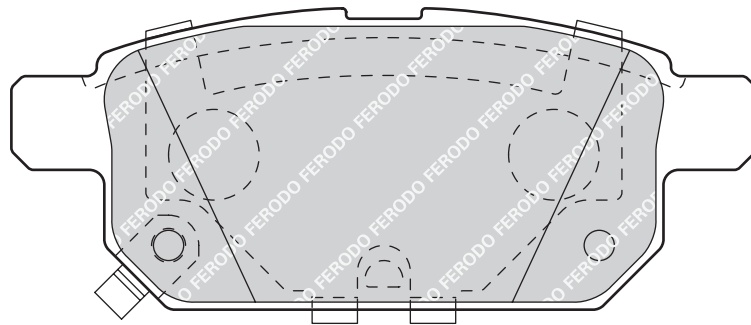

FDB4430

25258

SUZUKI SWIFT IV (MZ, FZ, EZ, NZ)