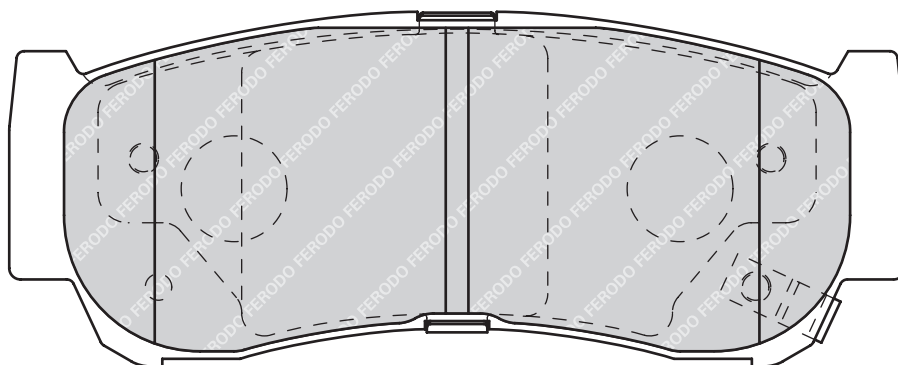

FDB1910

24488

118.6

47

15.4/15.9

MAN

2

-

HYUNDAI H-1 Box, H-1 Platform/Chassis, H-1 / STAREX, H-1 / STAREX Bus (KMF), SANTA FÉ II (CM)