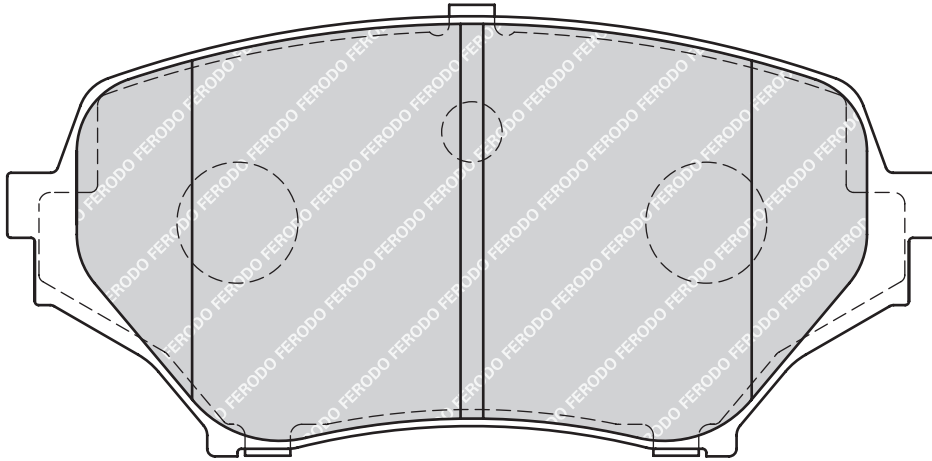

FDB1893

24297

MAZDA MX-5 III (NC)