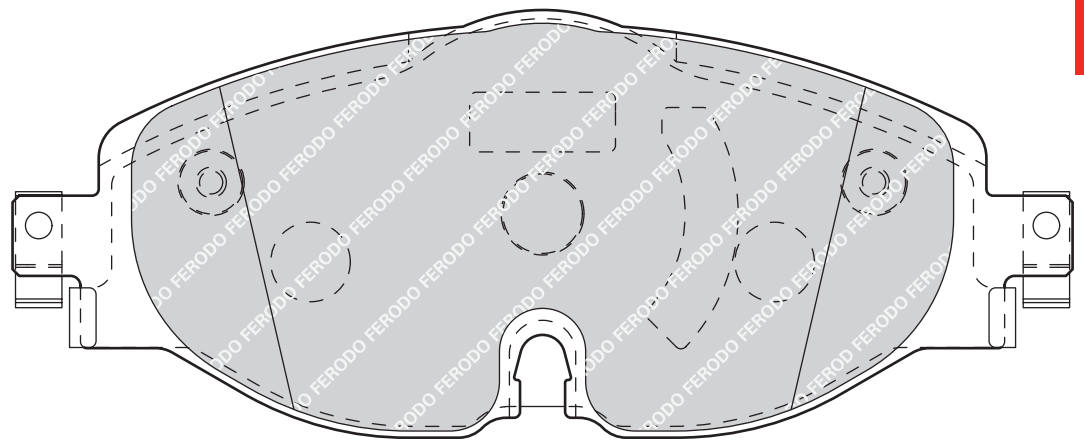

FDB4433

25086

AUDI A3 (8V1), A3 Sportback (8VA)

SEAT LEON (5F1), LEON SC (5F5), Leon SF (5F8)

VOLKSWAGEN GOLF VII