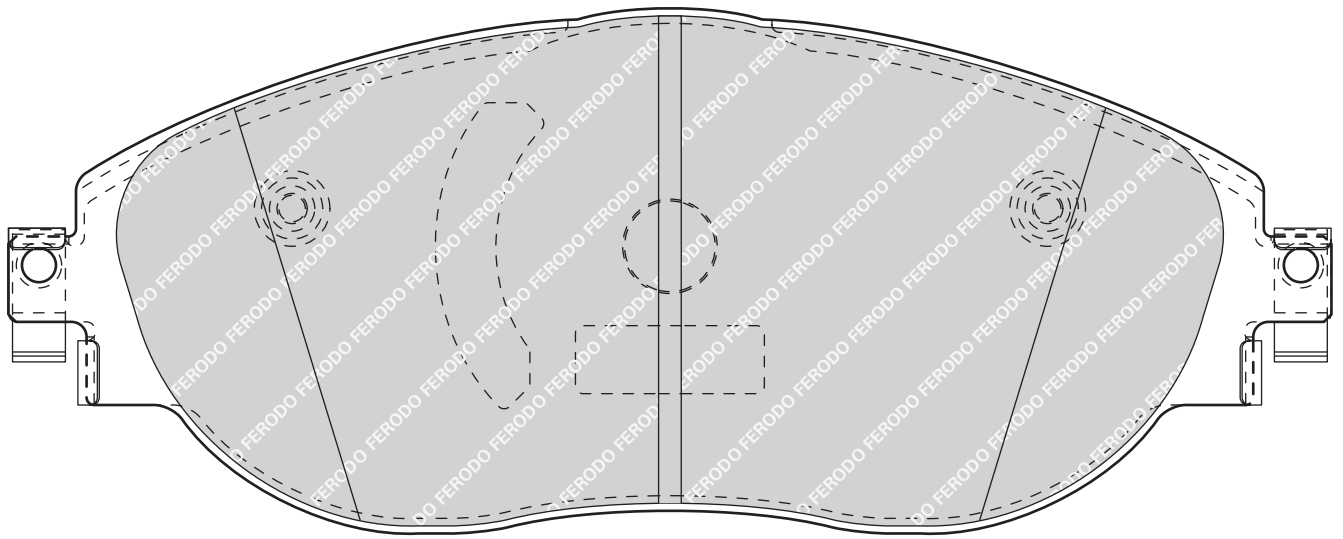

SEAT ALHAMBRA (710)

VOLKSWAGEN CC, PASSAT (362), PASSAT CC, PASSAT Variant (362), SHARAN (7N)