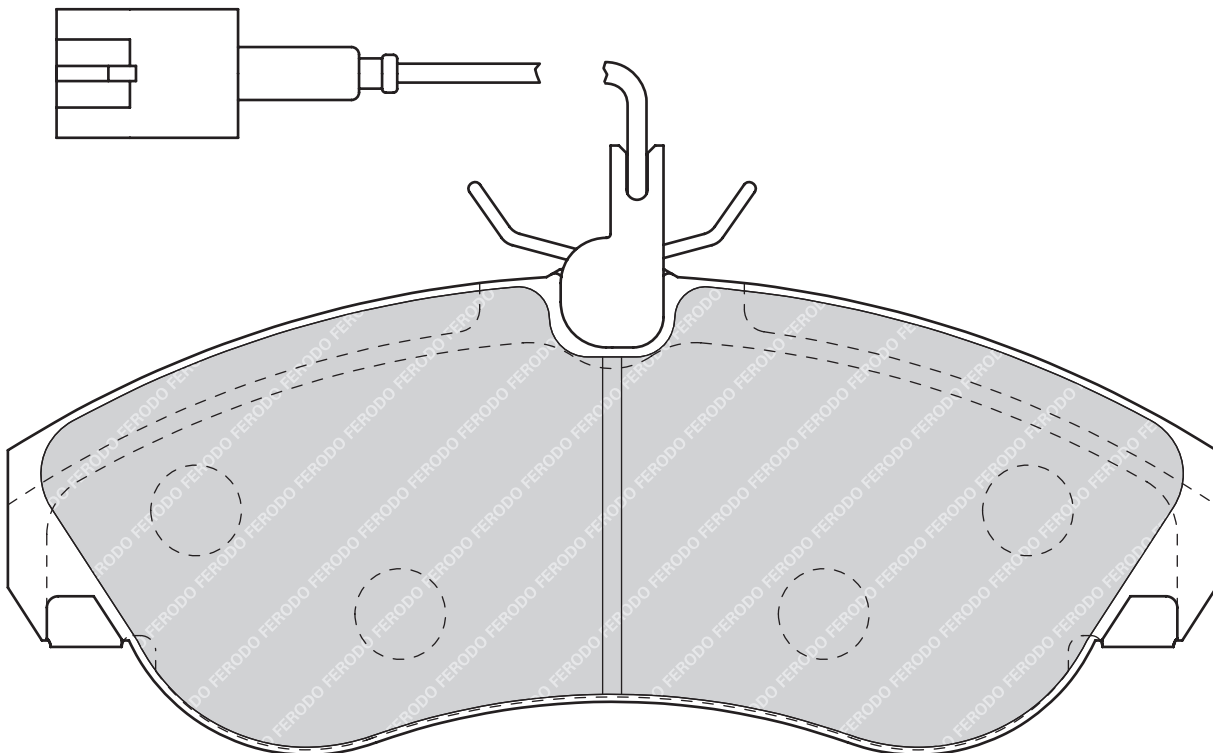

21799

160

64.3

18.9

LUC

1

-

CITROËN JUMPER Box (230L), JUMPER Box (244), JUMPER Bus (230P), JUMPER Bus (244, Z_), JUMPER Platform/Chassis (230), JUMPER Platform/Chassis (244)**FIAT DUCATO** Box (230L), DUCATO Box (244), DUCATO Bus (230), DUCATO Bus (244, Z_), DUCATO Platform/Chassis (230), DUCATO Platform/Chassis (244)**PEUGEOT BOXER** Box (230L), BOXER Box (244), BOXER Bus (230P), BOXER Bus (244, Z_), BOXER Platform/Chassis (244), BOXER Platform/Chassis (ZCT_)