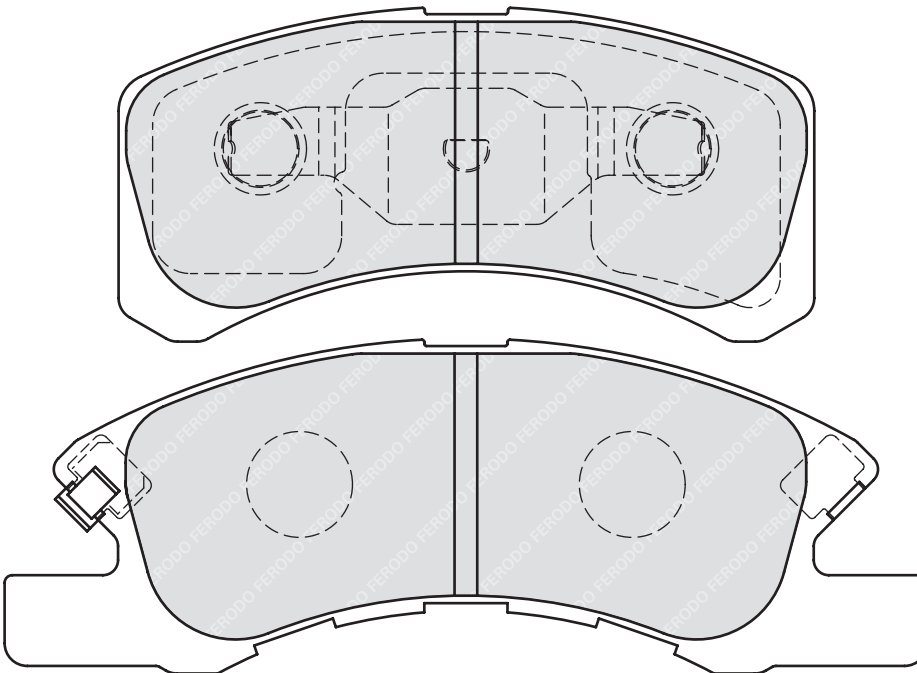

FDB1988

24229

DAIHATSU CHARADE (L2_), CUORE VII (L251), CUORE VIII, TREVIS