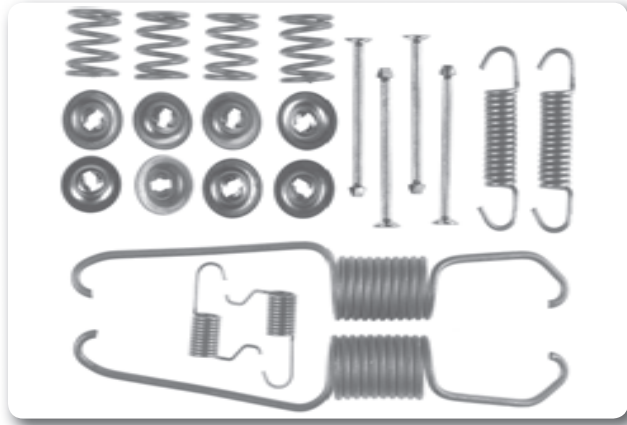

FBA59

FIAT MAREA (185), MAREA Weekend (185), TEMpra (159), TEMpra S.W. (159), TIPO (160)

FBA61

TOYOTA LAND CRUISER (_J6_), LAND CRUISER (_J7_), LAND CRUISER Hardtop (_J7_), LITEACE Box (CM3_V, KM3_V), LITEACE Box (M2_V), LITEACE Bus (CM30_G, KM30_G), LITEACE Wagon (M2_G), PREVIA (TCR2_, TCR1_)