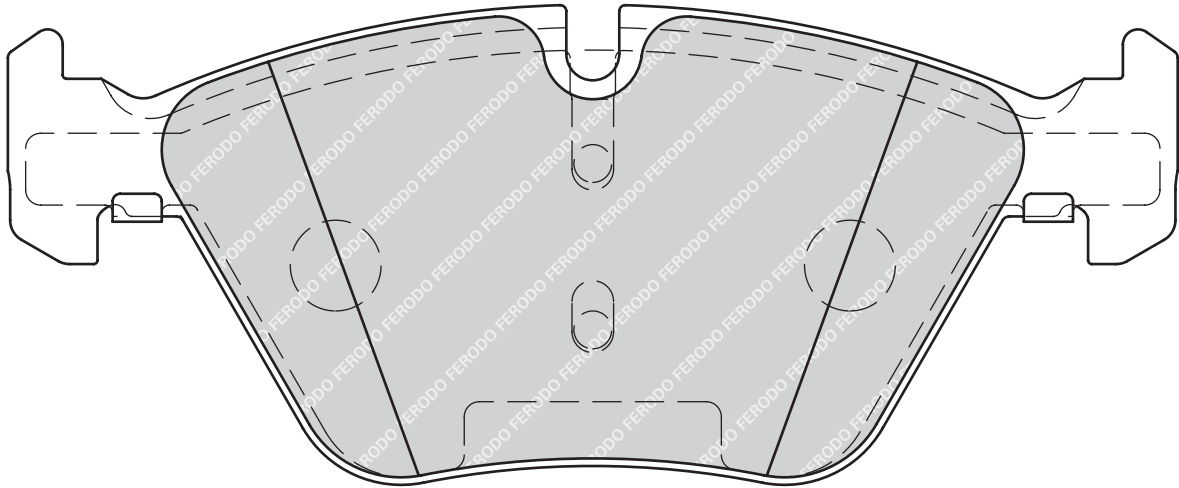

FDB1773

23794

BMW 1 (E81, E87), 1 Convertible (E88), 1 Coupe (E82), 3 (E90), 3 Convertible (E93), 3 Coupe (E92), 3 Touring (E91), 5 (E60), 5 Touring (E61), X1 (E84), Z4 (E89)