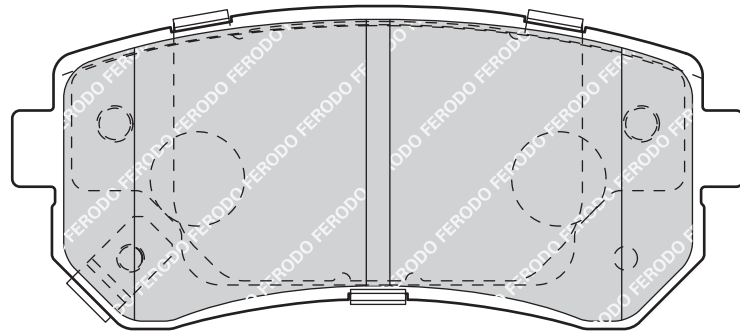

55.1/60.6

16.9

ATE

-

-

PEUGEOT 508, 508 SW

KIA CEE'D Estate (ED), CEE'D Hatchback (ED), PRO CEE'D (ED)

FDB4410