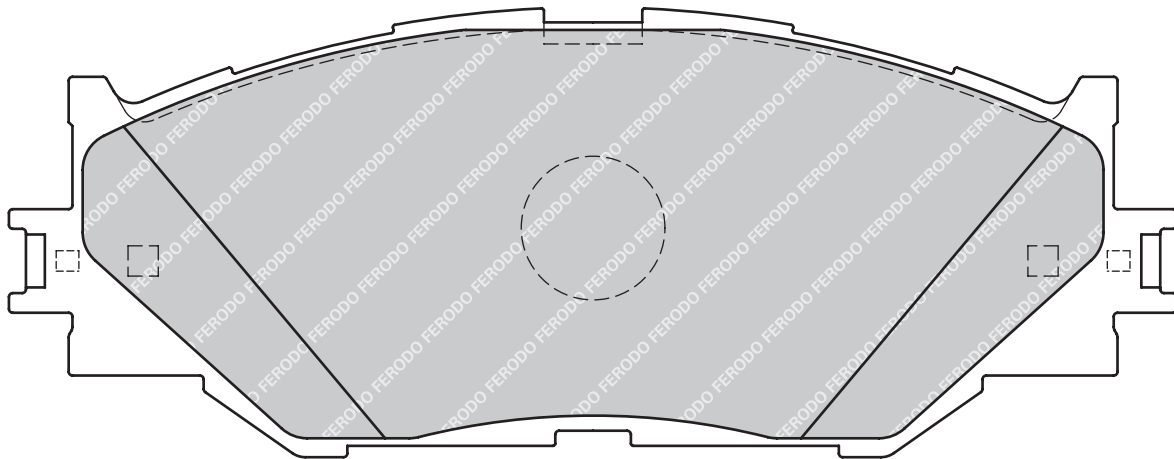

23983

154.5

59.2

17.7

ADV

-

-

LEXUS IS C (GSE2_), IS II (GSE2_, ALE2_, USE2_), IS SportCross