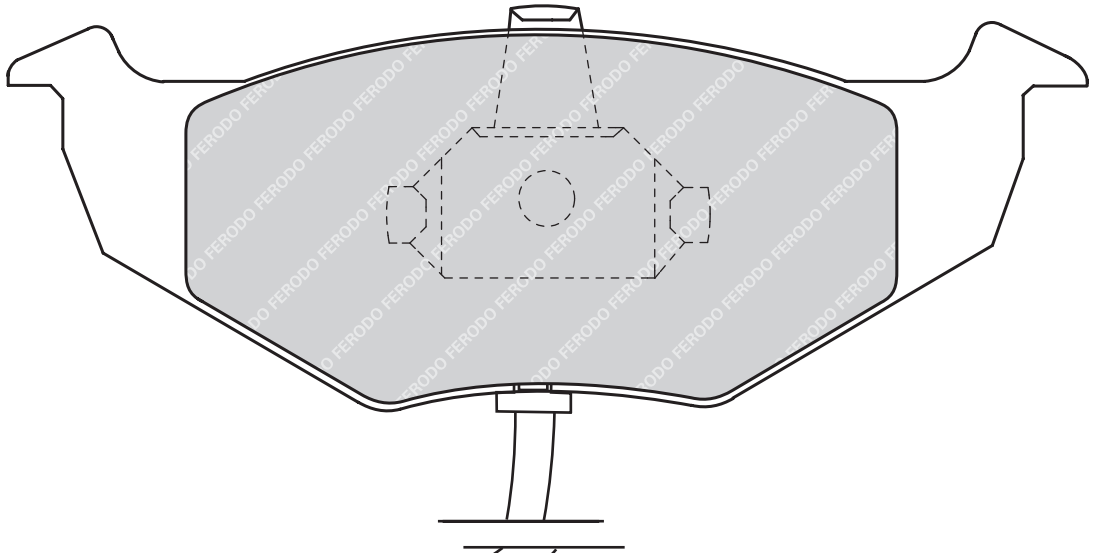

SKODA FABIA, FABIA (6Y2), FABIA Combi, FABIA Combi (6Y5), FABIA Praktik, FABIA Saloon (6Y3)
VOLKSWAGEN POLO (9N_), POLO Saloon