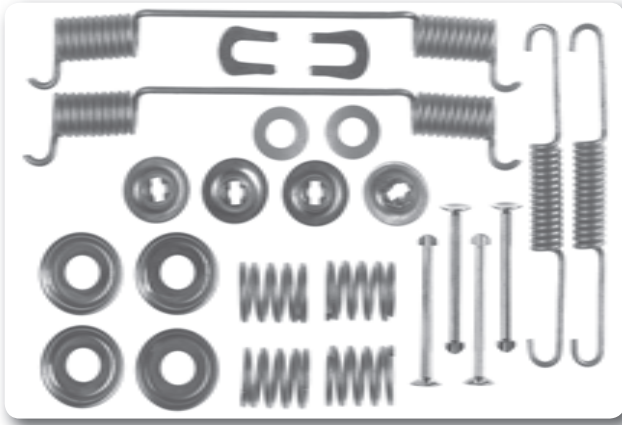

FBA36

NISSAN PRIMERA (P10), PRIMERA Hatchback (P10), PRIMERA Traveller (W10),
SUNNY II (N13), SUNNY II Coupe (B12), SUNNY II Hatchback (N13),
SUNNY III Traveller (Y10)