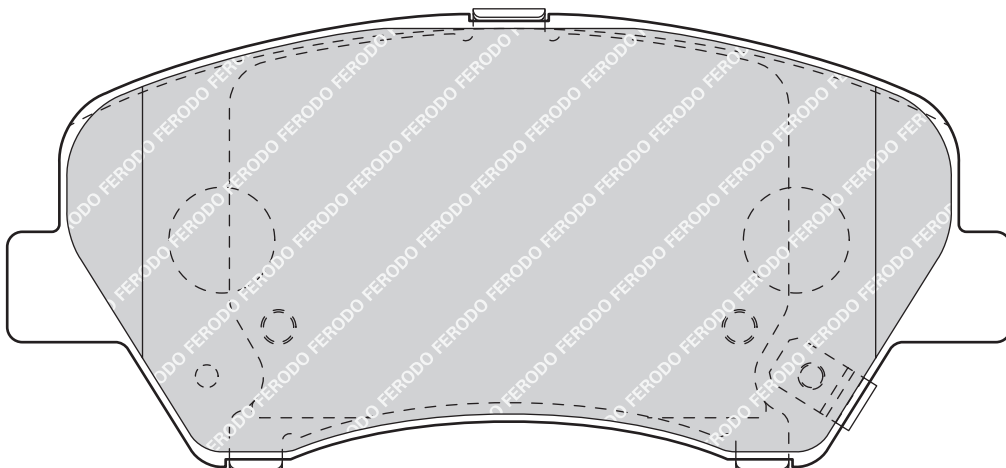

132

60

18

BOS

-

-

HYUNDAI i30 (FD), i30 CW
KIA CEE'D Estate (ED), CEE'D Hatchback (ED), PRO CEE'D (ED)