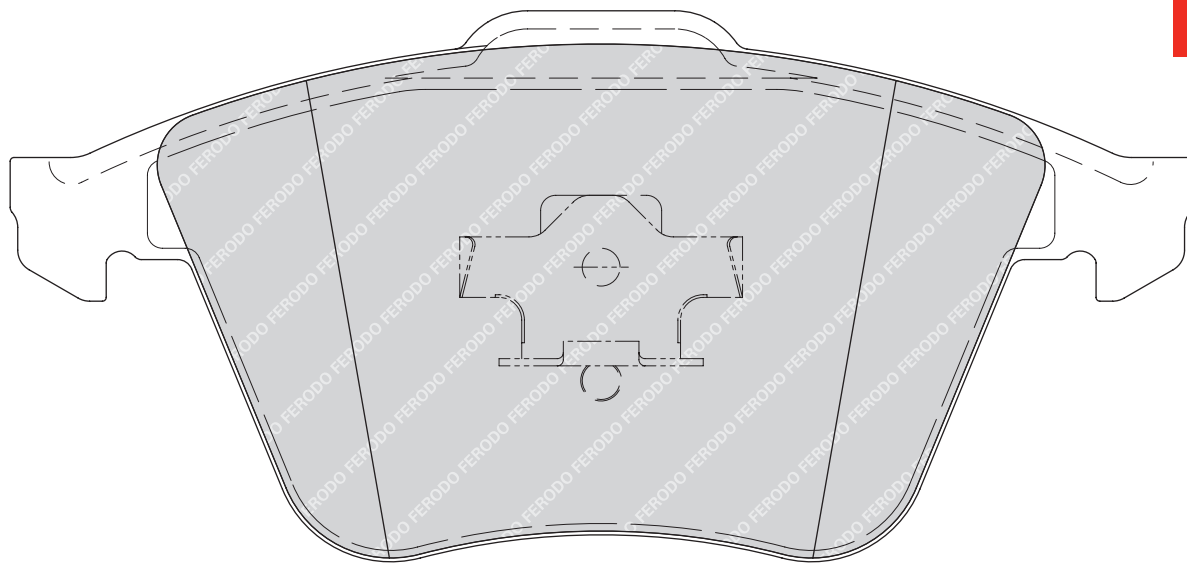

FDB1765

23801

155.1/156.3

72.9 | 20.4

ATE

1

-

AUDI A3 (8P1), A3 Convertible (8P7), A3 Sportback (8PA)

SEAT LEON (1P1)

SKODA SUPERB (3T4), SUPERB Estate (3T5)

VOLKSWAGEN EOS (1F7, 1F8), GOLF V (1K1), GOLF V Variant (1K5), PASSAT (3C2), PASSAT CC, PASSAT Variant (3C5)