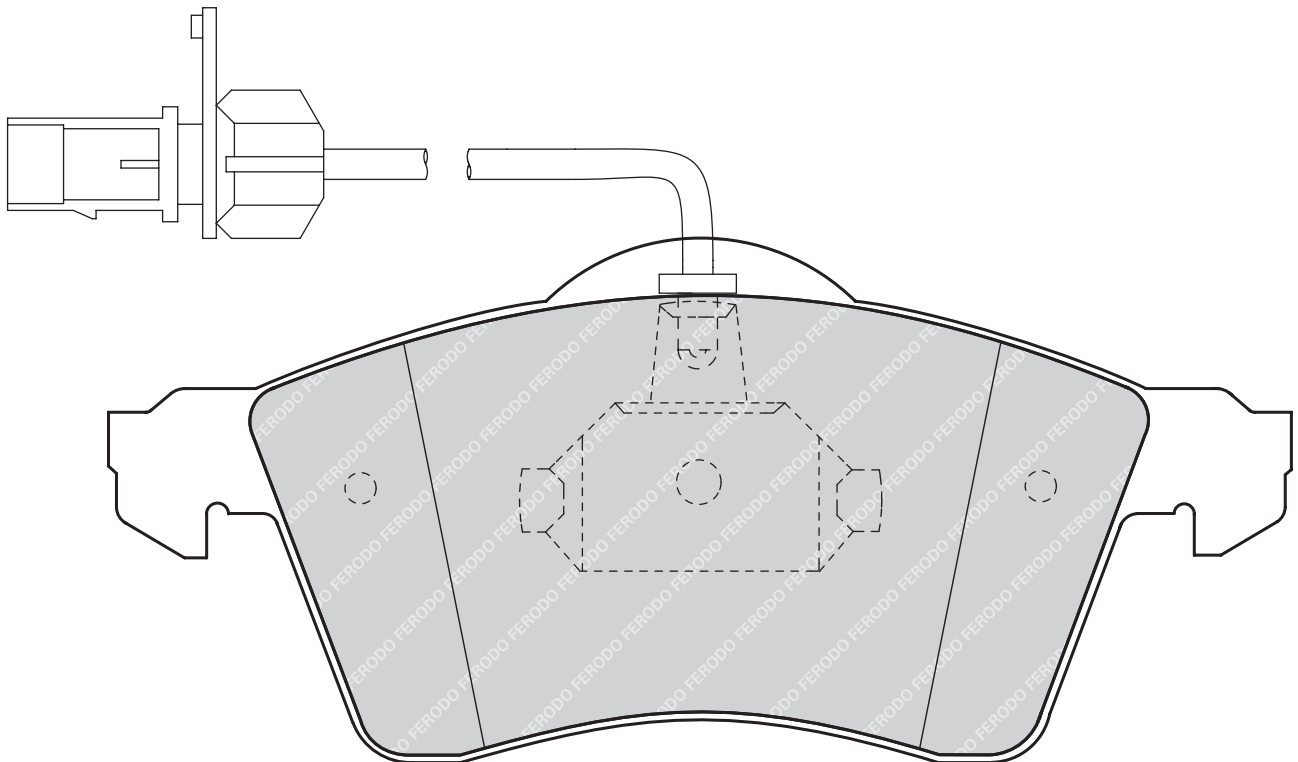

FVR1568

23440

FORD FIESTA V (JH_, JD_), FIESTA Van, FOCUS (DAW, DBW), FOCUS Estate (DNW), FOCUS Saloon (DFW), TOURNEO CONNECT, TRANSIT CONNECT (P65_, P70_, P80_)

155.2/156.2

73.2/75

18.6/19.8

ATE

1