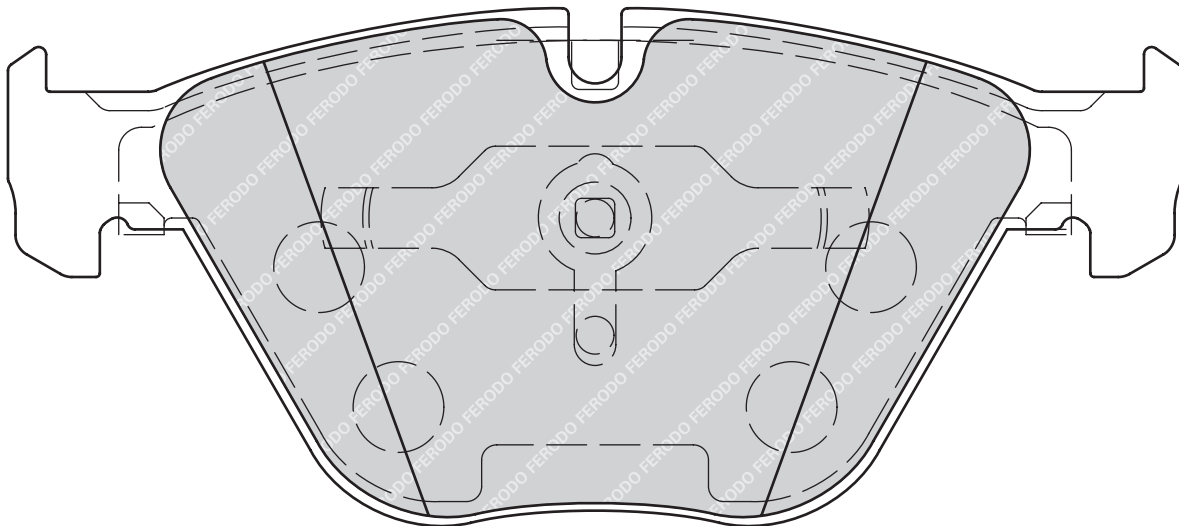

FDB4221

24161

155.4

68.5

19.8

ATE

-

-

BMW 3 (E90), 3 Convertible (E93), 3 Coupe (E92), 3 Touring (E91), X1 (E84), Z4 (E89)