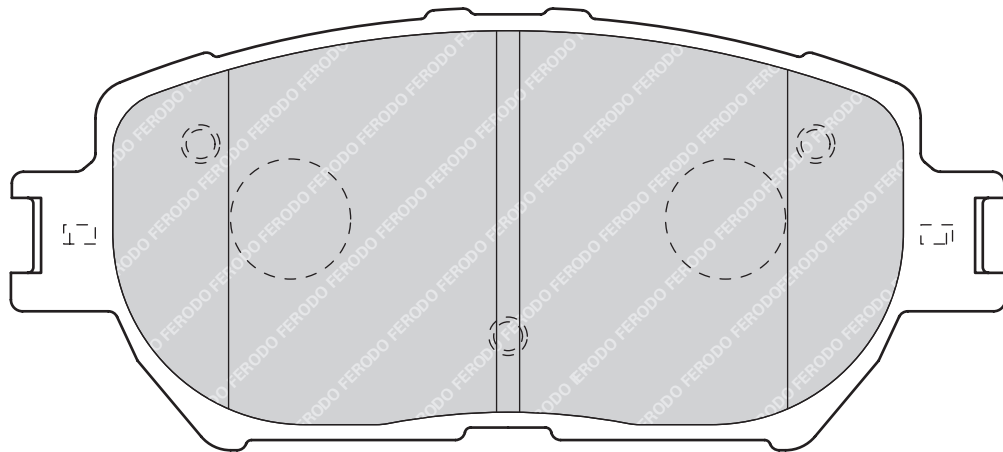

FDB1620

23928

132

58.5

17.2

AKE

-

-

TOYOTA CAMRY (MCV3_, ACV3_, XV3_)