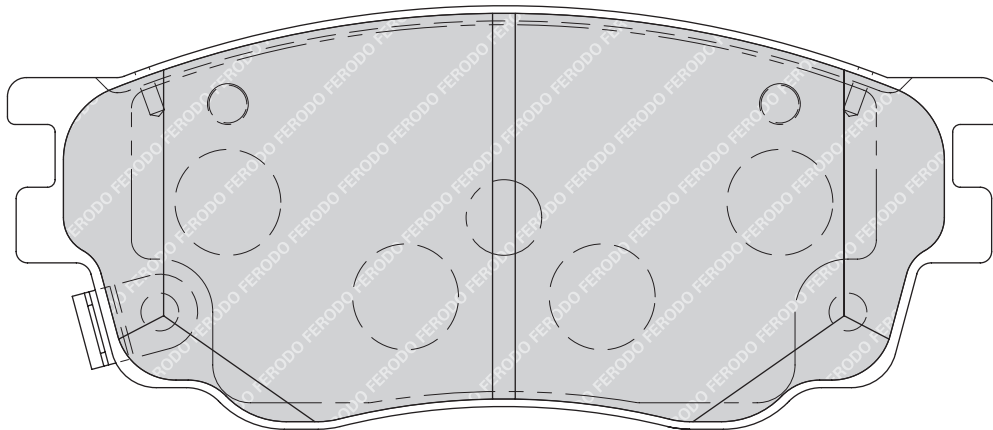

FDB1707

24246

MAZDA 6 (GG), 6 Hatchback (GG), 6 Station Wagon (GY)