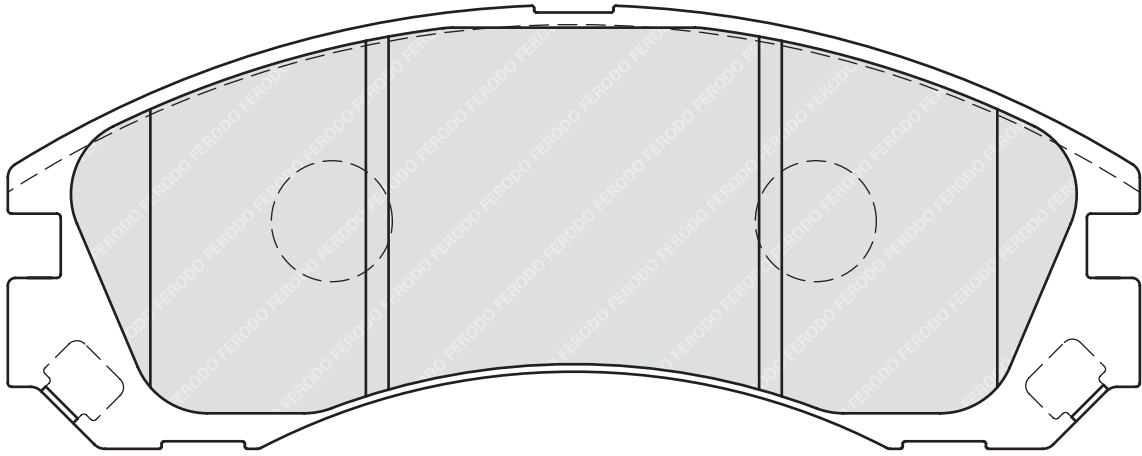

149.8

58.7

15.6

AKE

2

-

CITROËN C-CROSSER (EP_), C-CROSSER ENTERPRISE
PEUGEOT 4007 (GP_)