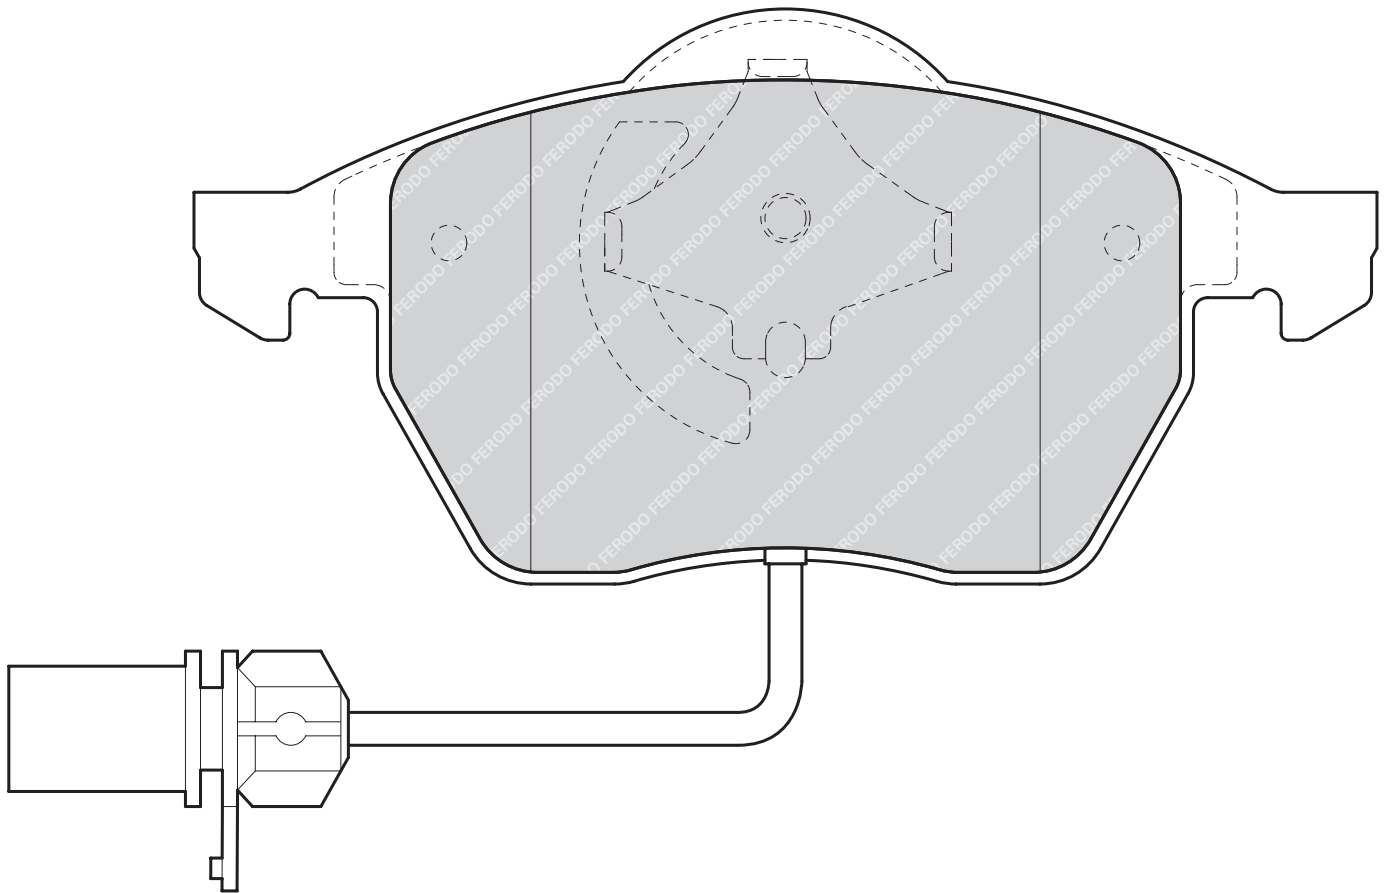

FDB1323

20676

AUDI A4 (8D2, B5), A4 Avant (8D5, B5), A6 (4B, C5), A6 Avant (4B, C5), ALLROAD (4BH, C5)
VOLKSWAGEN PASSAT (3B2), PASSAT (3B3), PASSAT Variant (3B5), PASSAT Variant (3B6)