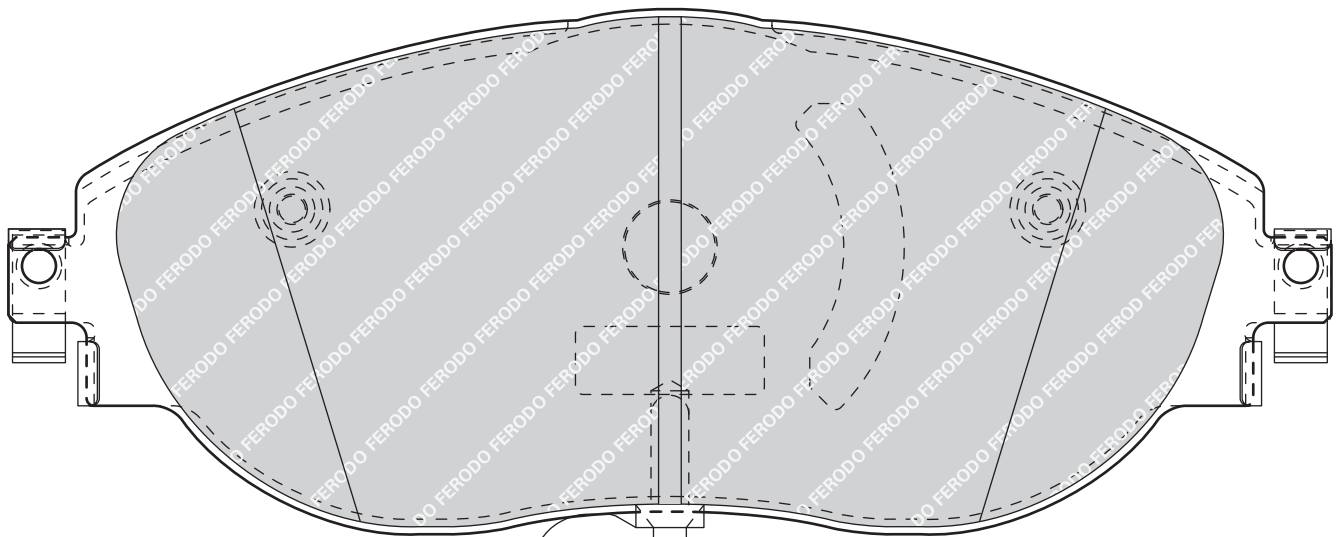

SEAT ALHAMBRA (710)

VOLKSWAGEN CC, PASSAT (362), PASSAT CC, PASSAT Variant (362), SHARAN (7N)