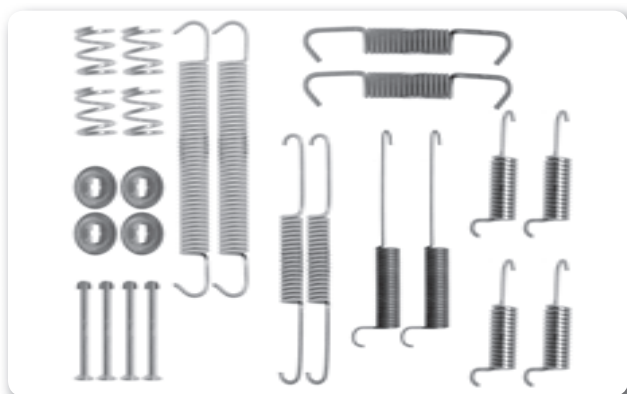

FBA78

OPEL ASTRA F (56_, 57_), ASTRA F CLASSIC Estate, ASTRA F CLASSIC Hatchback, ASTRA F CLASSIC Saloon, ASTRA F Convertible (53_B), ASTRA F Estate (51_, 52_), ASTRA F Hatchback (53_, 54_, 58_, 59_), ASTRA F Van (55_)
VOLKSWAGEN TRANSPORTER IV Box (70XA), TRANSPORTER IV Bus (70XB, 70XC, 7DB, 7DW), TRANSPORTER IV Platform/Chassis (70XD)