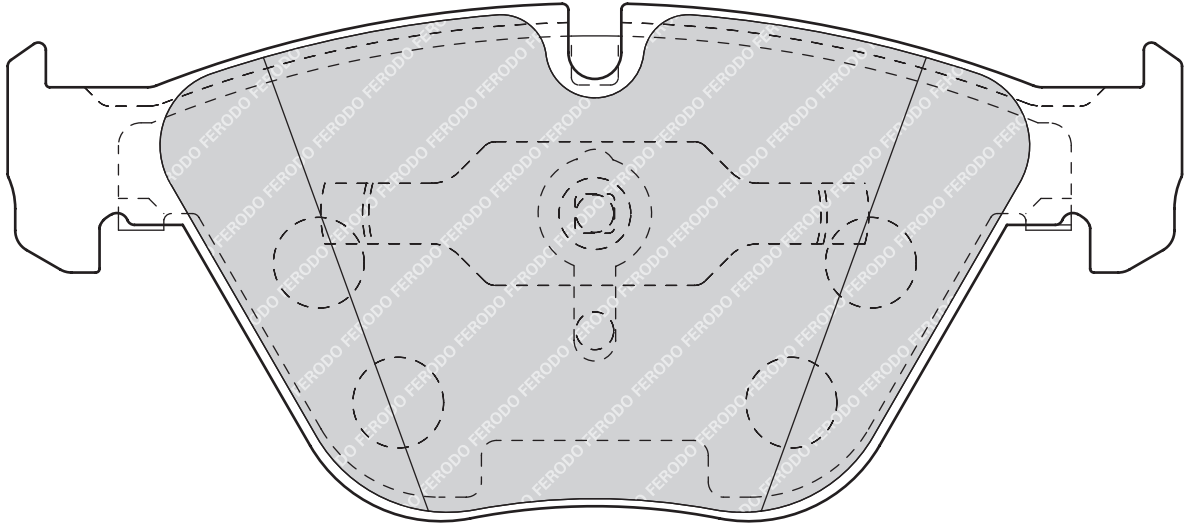

FDB1628

23312

155

68.5

20.3

ATE

-

-

BMW 1 (E81, E87), 1 Convertible (E88), 1 Coupe (E82), 3 (E90), 3 Convertible (E93), 3 Coupe (E92), 5 (E60), 5 Touring (E61), 6 (E63), 6 Convertible (E64), 7 (E65, E66)