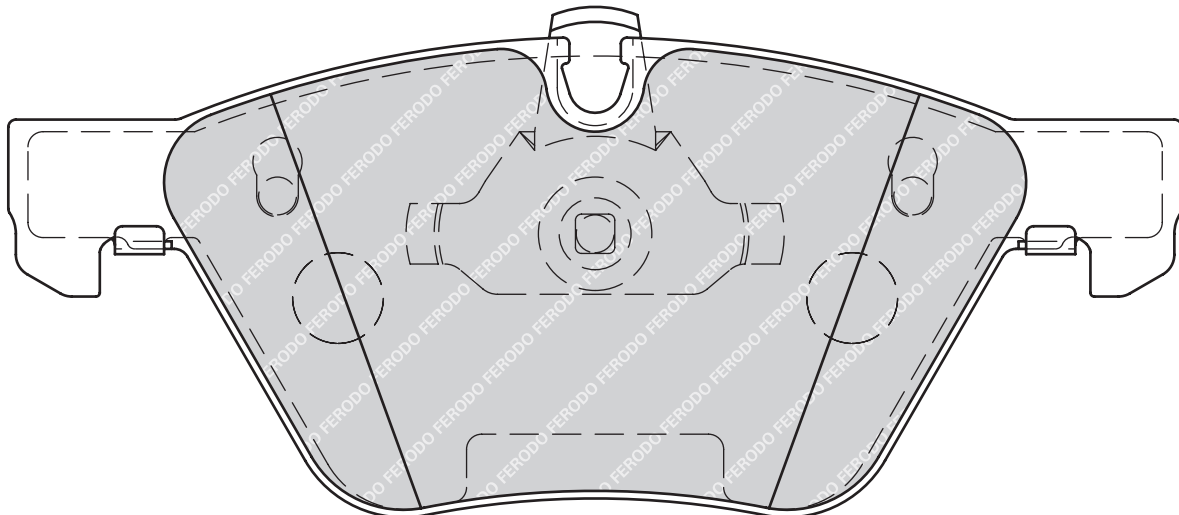

FDB1773

23794

BMW 1 (E81, E87), 1 Convertible (E88), 1 Coupe (E82), 3 (E90), 3 Convertible (E93), 3 Coupe (E92), 3 Touring (E91), 5 (E60), 5 Touring (E61), X1 (E84), Z4 (E89)