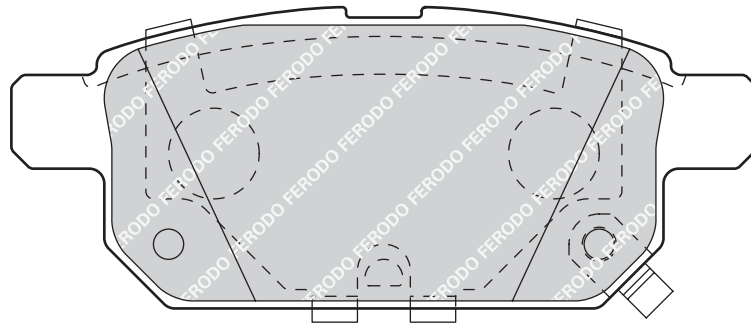

FDB4430

25258

SUZUKI SWIFT IV (MZ, FZ, EZ, NZ)