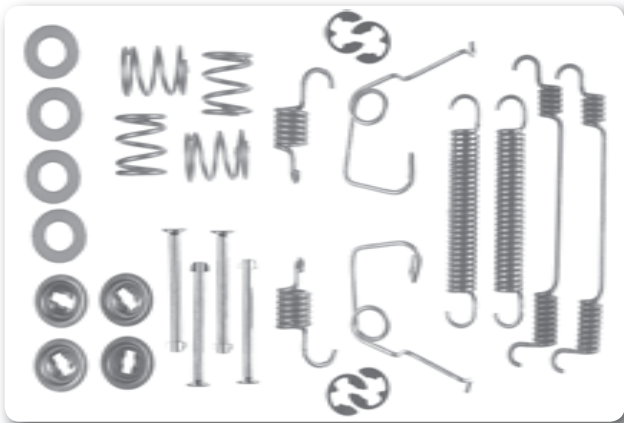

FBA74

FORD TRANSIT Box (E_ _), TRANSIT Bus (E_ _), TRANSIT Platform/Chassis (E_ _)