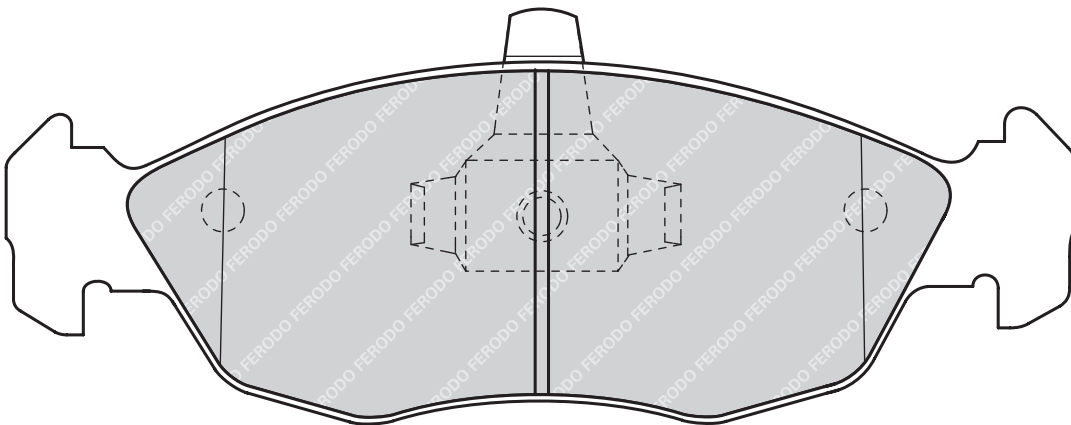

FDB1168

21430

142

47.5

17

ATE

-

-

CITROËN SAXO (S0, S1), XSARA (N1), XSARA Break (N2), XSARA Coupe (N0)

PEUGEOT 106 I (1A, 1C), 106 II (1), 306 (7B, N3, N5), 306 Break (7E, N3, N5), 306 Convertible (7D, N3, N5), 306 Hatchback (7A, 7C, N3, N5), 306 Van (N_, 7_)