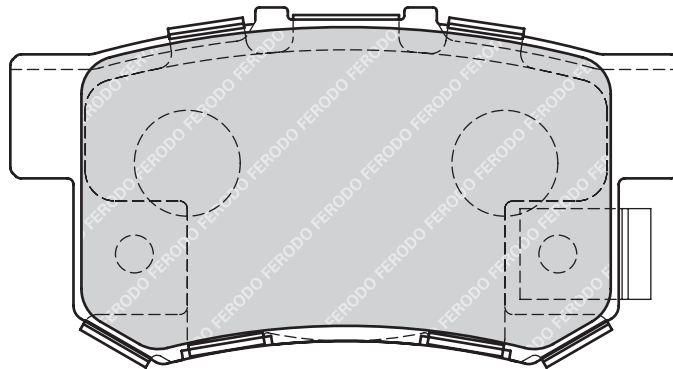

FDB1679

23652

88.6

47.5

15.2

NIS

2

-

HONDA CIVIC VIII Saloon (FD, FA), CR-V II (RD_), FR-V (BE), INSIGHT, STREAM (RN)