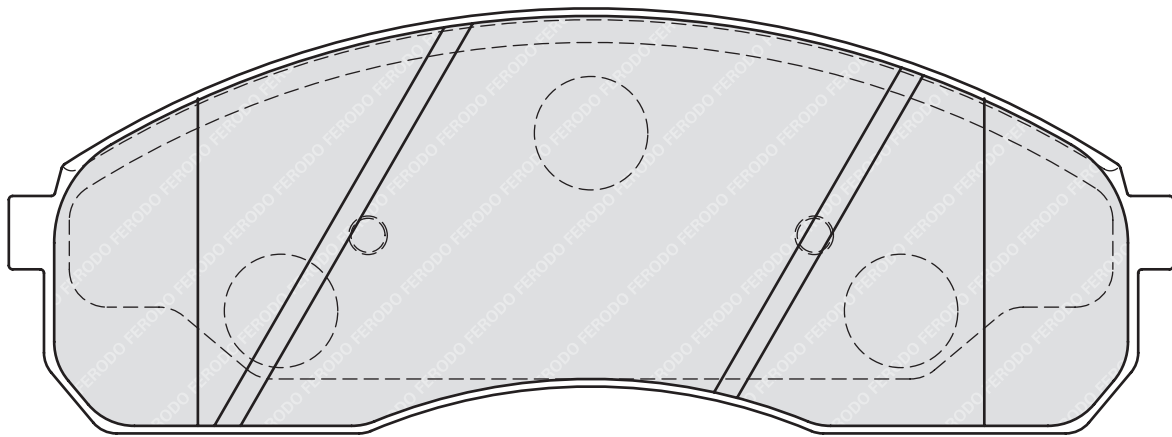

FDB1990

23649

154.1

56.2

15.9/16.6

SUM

2

-

KIA PREGIO Box (TB), PREGIO Bus