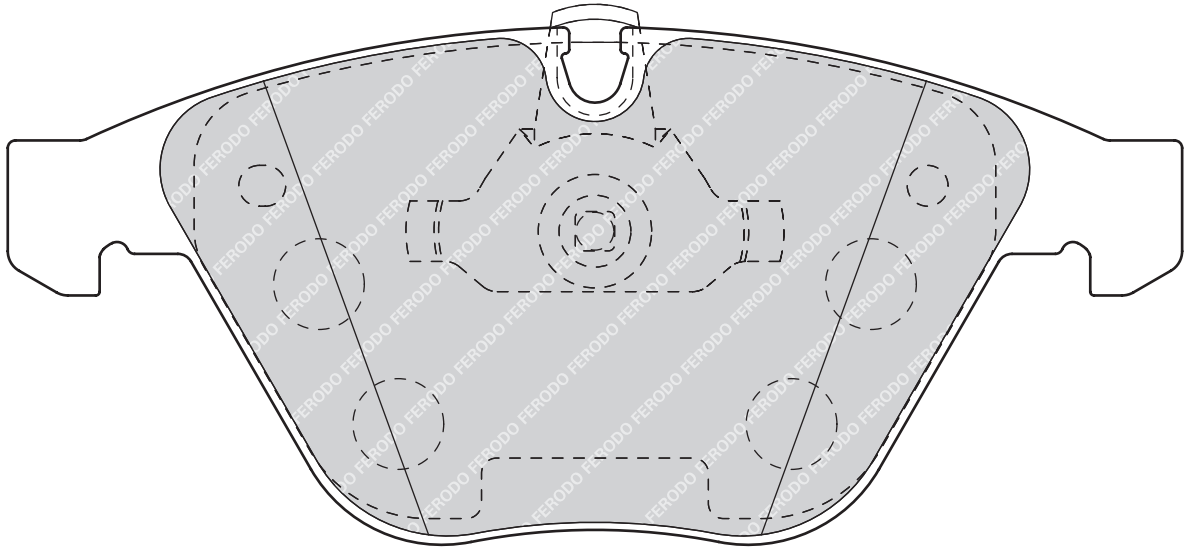

FDB1628

23312

155

68.5

20.3

ATE

-

-

BMW 1 (E81, E87), 1 Convertible (E88), 1 Coupe (E82), 3 (E90), 3 Convertible (E93), 3 Coupe (E92), 5 (E60), 5 Touring (E61), 6 (E63), 6 Convertible (E64), 7 (E65, E66)