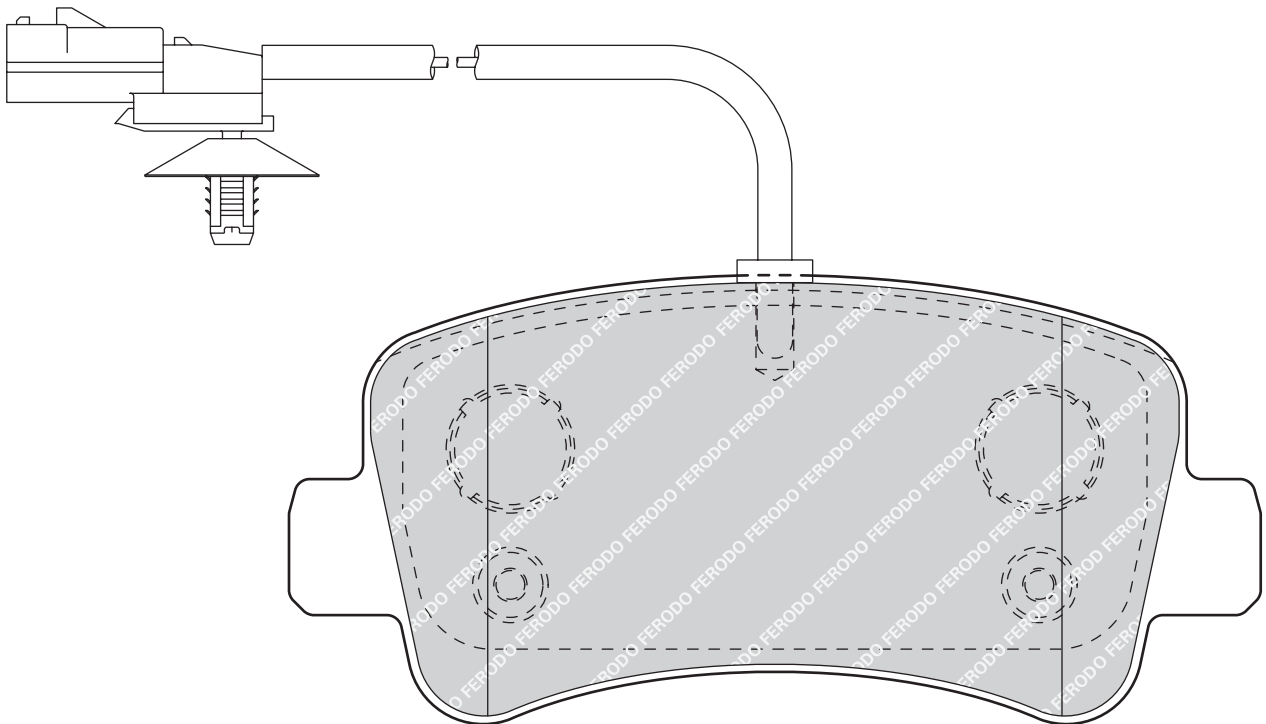

OPEL MOVANO B Box, MOVANO B Bus, MOVANO B Platform/Chassis

VAUXHALL MOVANO Mk II (B) Chassis/Cab, MOVANO Mk II (B) Combi, MOVANO Mk II (B) Doublecab, MOVANO Mk II (B) VAN