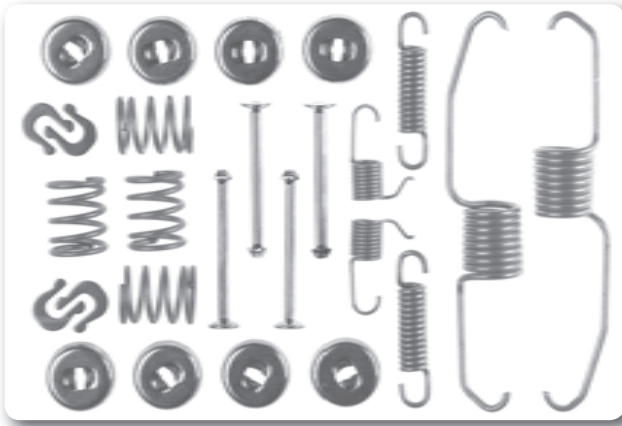

FBA38

TOYOTA CARINA E (_T19_), CARINA E Saloon (_T19_), CARINA E Sportswagon (_T19_),
CARINA II (_T15_), CARINA II (_T17_), CARINA II Saloon (_T15_),
CARINA II Saloon (_T17_), CARINA II Station Wagon (_T17_), COROLLA (_E8_),
COROLLA (_E11_), COROLLA Compact (_E11_), COROLLA FX Compact (E8B),
COROLLA Liftback (_E8_), COROLLA Liftback (_E11_), COROLLA Wagon (_E11_)