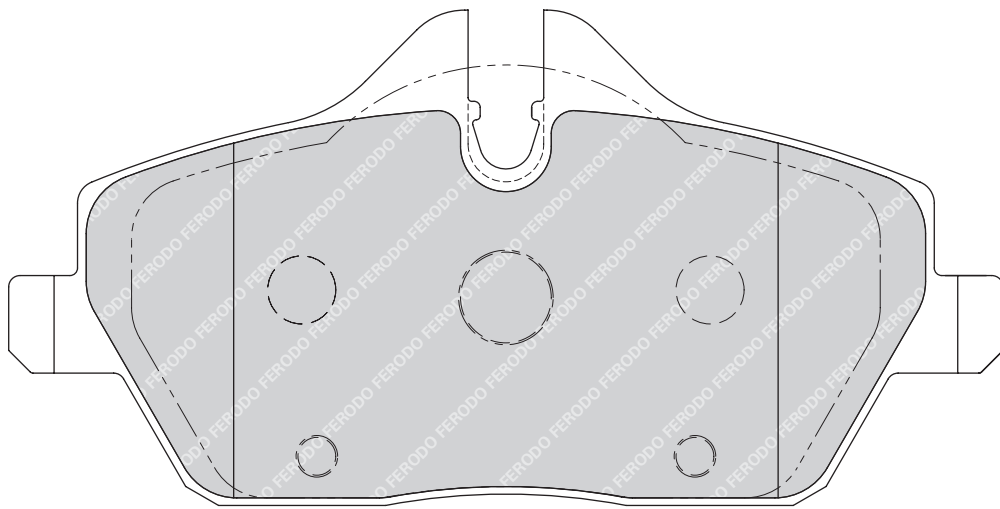

FDB1747

23915

BMW 1 (E81, E87), 1 Convertible (E88), 1 Coupe (E82)