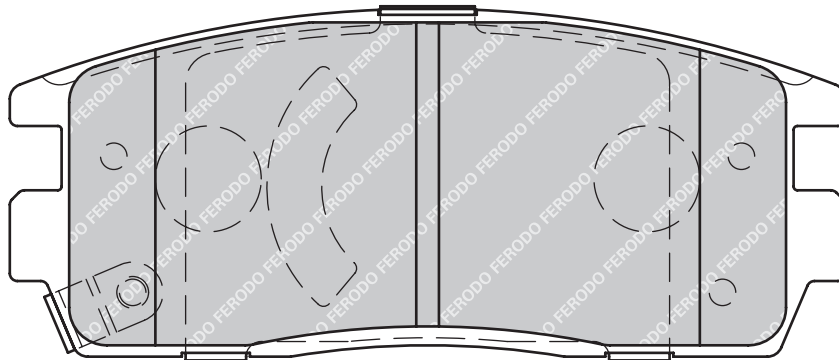

110.6

46

15.2/15.4

MAN

2

-

CHEVROLET CAPTIVA (C100, C140)

OPEL ANTARA

VAUXHALL ANTARA (J26, H26)