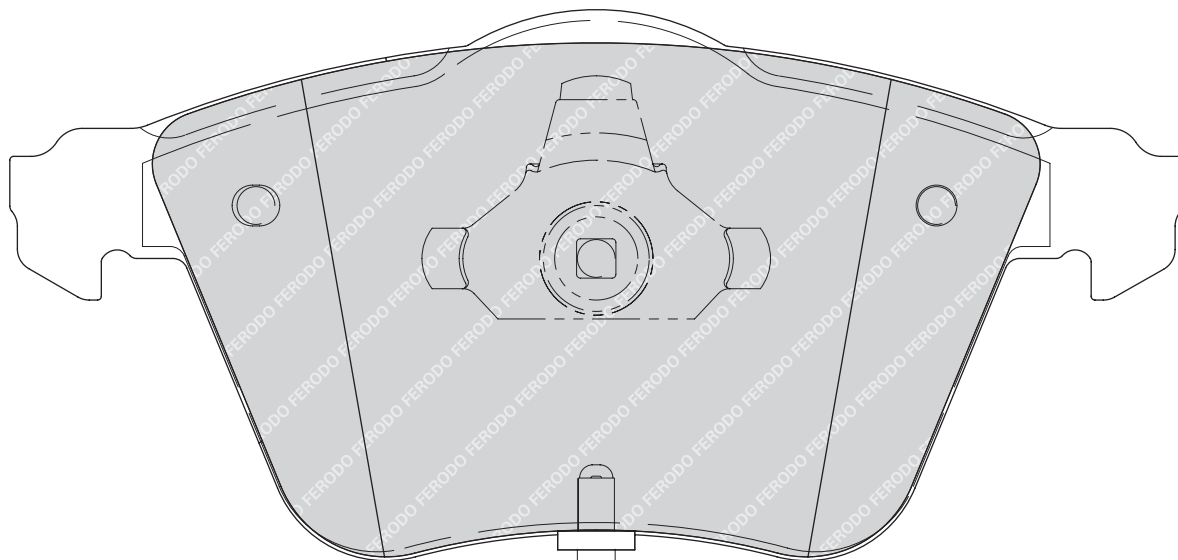

FDB1765

23801

155.1/156.3

72.9 | 20.4

ATE

1

-

AUDI A3 (8P1), A3 Convertible (8P7), A3 Sportback (8PA)

SEAT LEON (1P1)

SKODA SUPERB (3T4), SUPERB Estate (3T5)

VOLKSWAGEN EOS (1F7, 1F8), GOLF V (1K1), GOLF V Variant (1K5), PASSAT (3C2), PASSAT CC, PASSAT Variant (3C5)