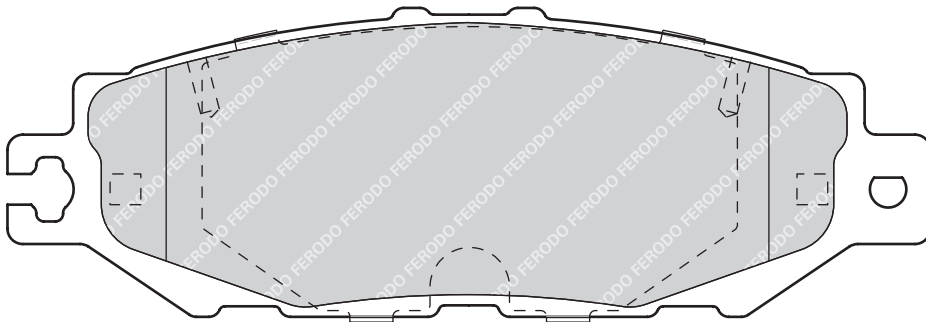

FDB1684

21786

122

41

15.5

SUM

-

-

LEXUS LS (UCF10), LS (UCF20)