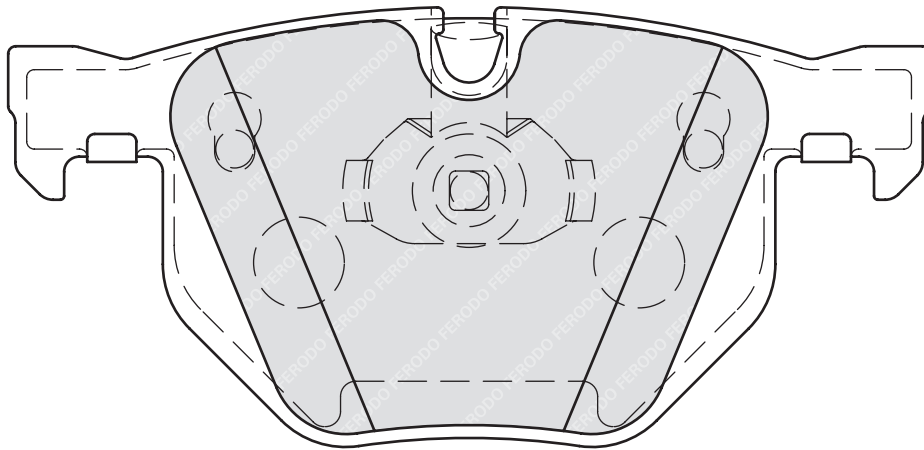

FDB4067

23447

121.9

58.2

17

ATE

-

-

BMW X5 (E70), X6 (E71, E72)
LEXUS LX (URJ201), LX (UZJ100)