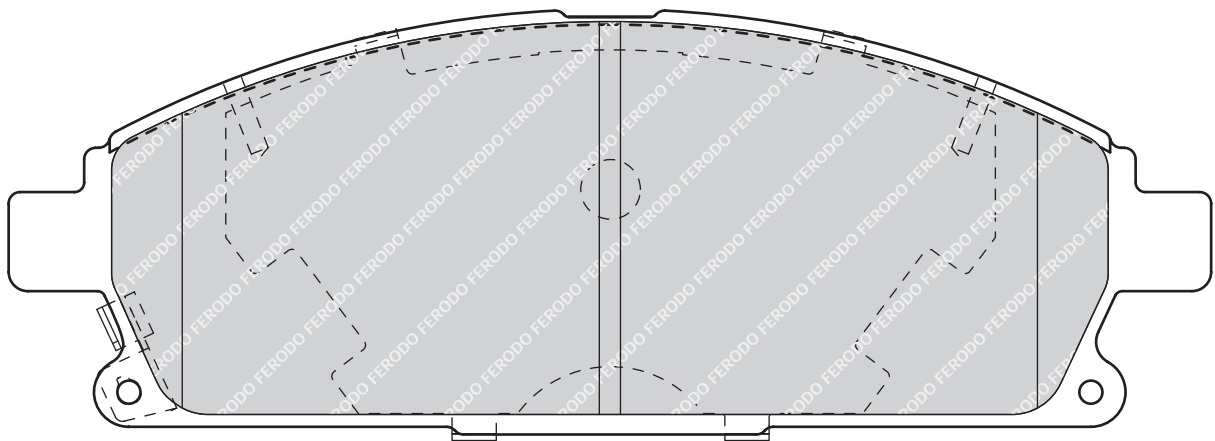

FDB1263

23420

NISSAN PATHFINDER (R50), X-TRAIL (T30)