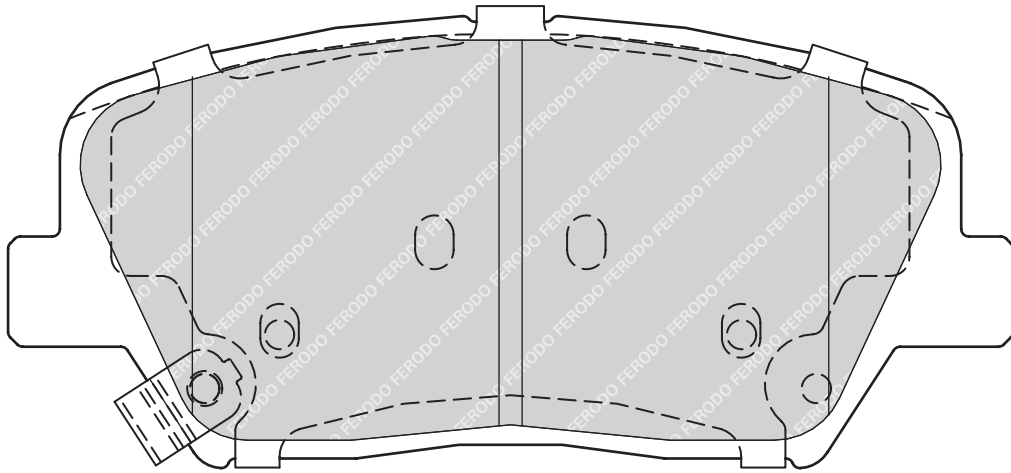

FDB4396

KIA SORENTO (XM)

132.74

59.7

17.58

N/A

2

-