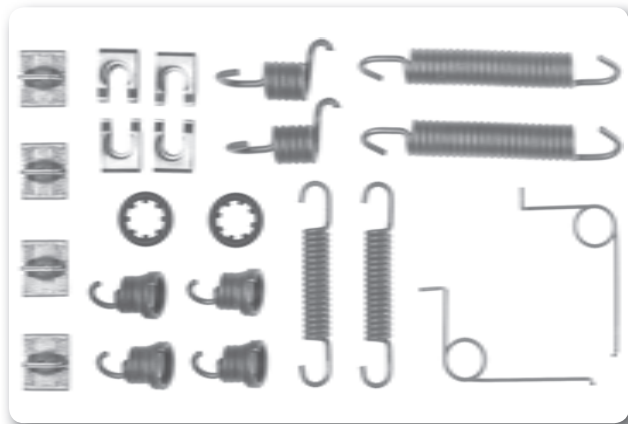

FBA7

DACIA NOVA, SUPERNOVA

RENAULT 4 (112_), 4 Box (R21_, R23_), ESPACE II (J/S63_)