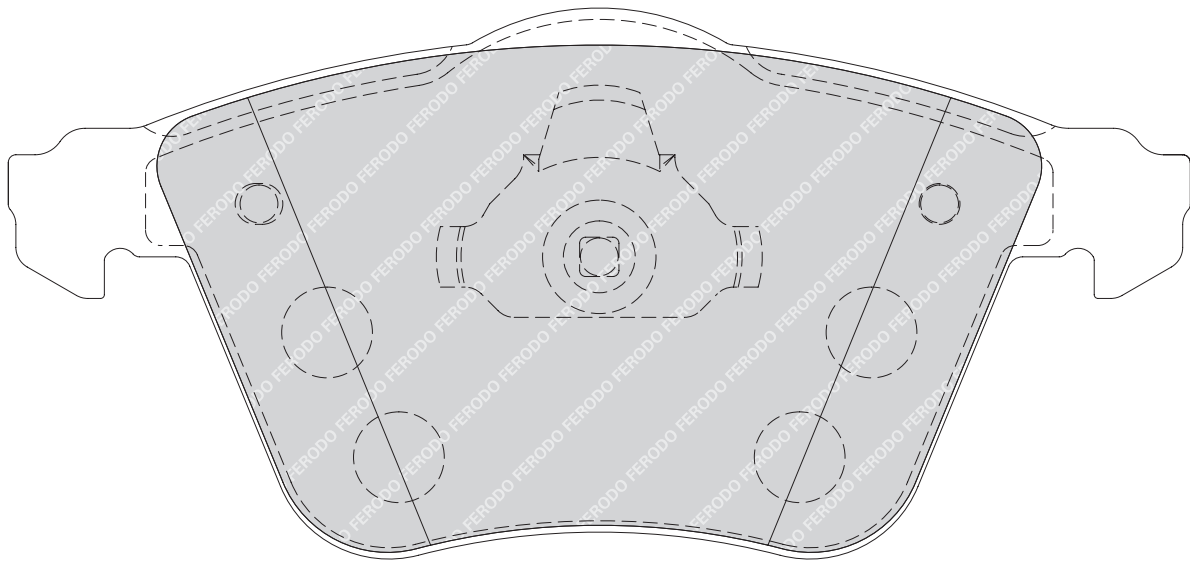

FORD FOCUS II (DA_), FOCUS II Convertible, FOCUS II Estate (DAW_), FOCUS II Saloon (DA_)

MAZDA 3 (BK), 3 (BL), 3 Saloon (BK), 3 Saloon (BL)

OPEL SIGNUM

SAAB 9-3 (YS3F), 9-3 Convertible (YS3F), 9-3 Estate, 9-3X

VAUXHALL SIGNUM

VOLVO C30, S40 II (MS), V50 (MW)