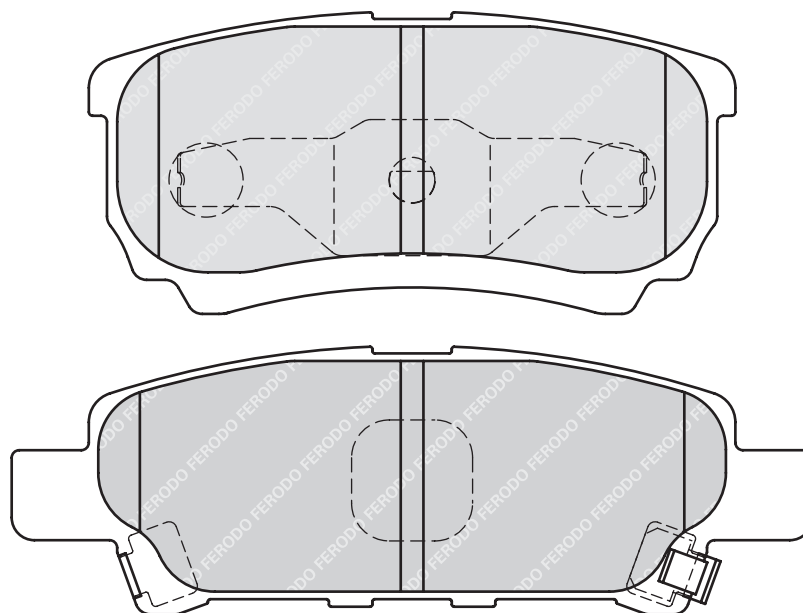

FDB1839

24014

105.9/85.4

35.5/40.0

15.5

AKE

2

-

CHRYSLER SEBRING (JS)

DODGE AVENGER, CALIBER

JEEP COMPASS (MK49), PATRIOT (MK74)

MITSUBISHI Lancer Evolution (CE9A, CN9A), Lancer Evolution (CP9A), Lancer Evolution (CT9A), Lancer Evolution (CZ4A), LANCER VI (CK/P_A), OUTLANDER I (CU_)