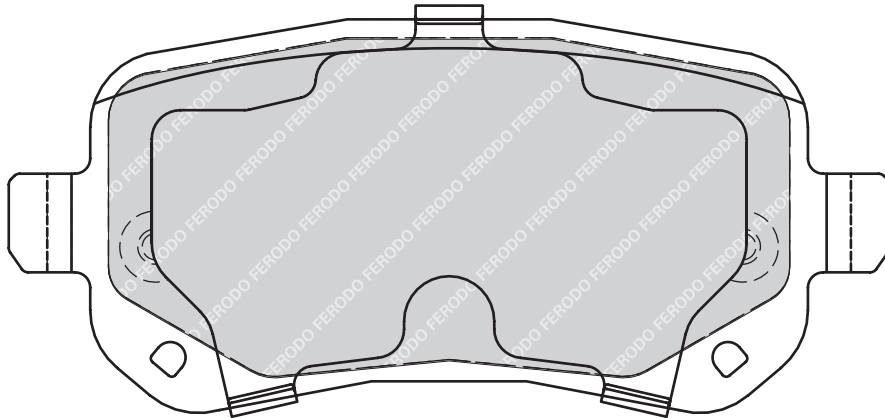

116.6

52.7

16.8

TRW

2

-

CHRYSLER GRAND VOYAGER V (RT)
DODGE JOURNEY
FIAT FREEMONT (JC)