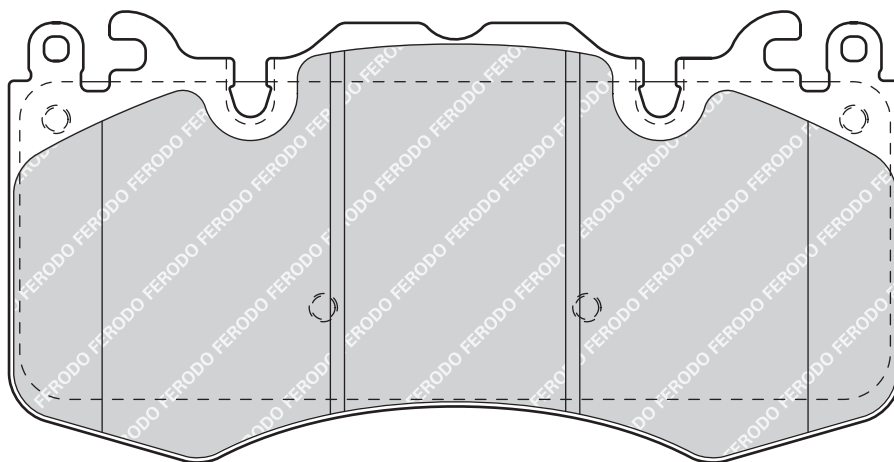

FDB4379

24659

189.7

95.9

16.5

BRE

-

-

LAND ROVER RANGE ROVER III (LM), RANGE ROVER SPORT (LS)