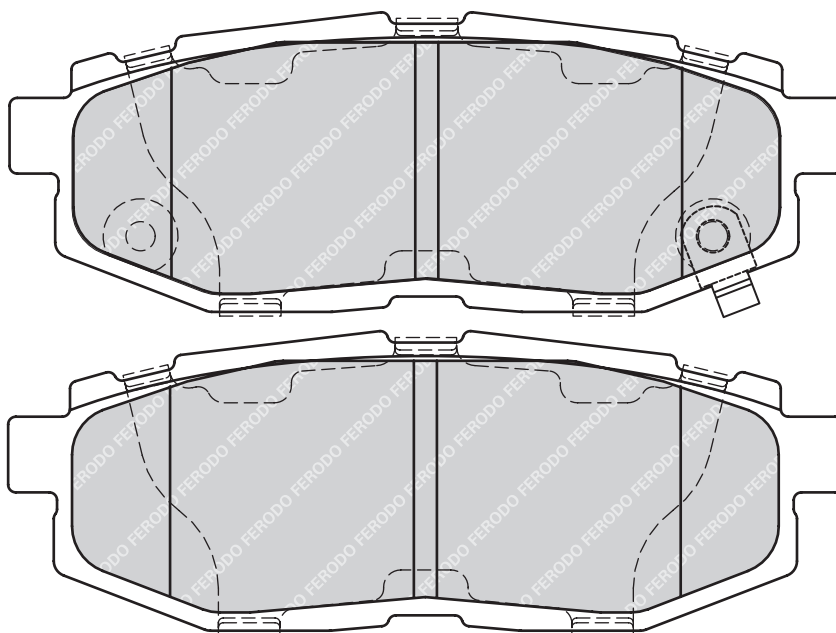

24854

110.6

39.7

16.7

N/A

1

-

SUBARU LEGACY V, LEGACY V Estate, TRIBECA (B9)