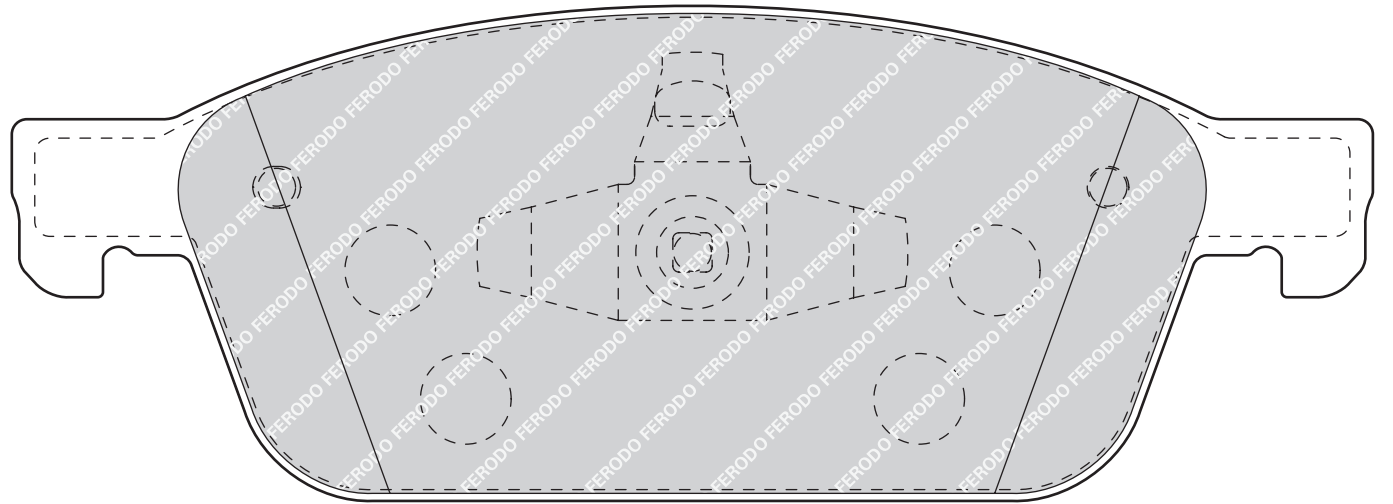

FDB4416

25736

181.3

63.5

17.4

ATE

-

-

FORD KUGA II