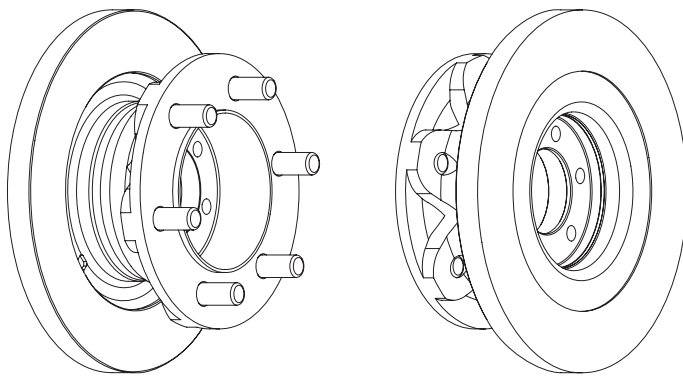

FCR139A

IVECO DAILY I Box Body / Estate, DAILY I Bus, DAILY I Dumptruck, DAILY I Platform/Chassis, DAILY II Box Body / Estate, DAILY II Platform/Chassis