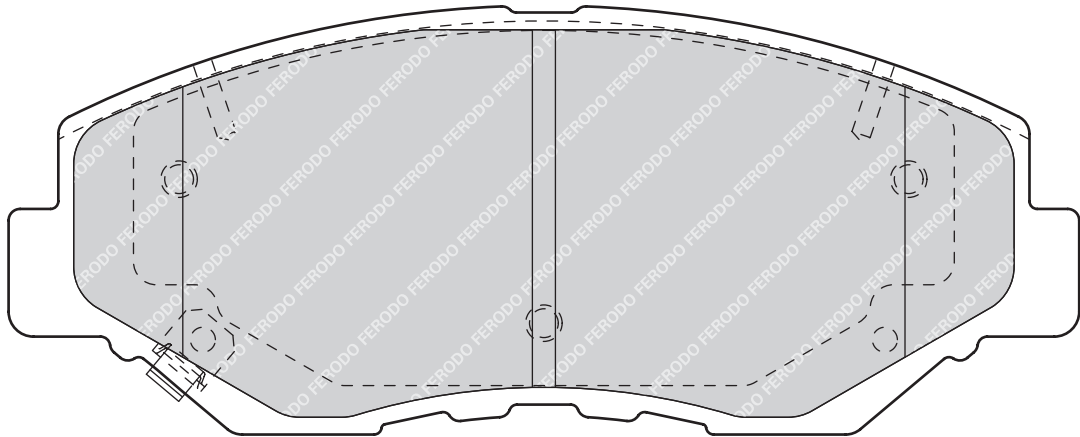

FDB1658

23868

142

56.5

17.4

AKE

2

-

HONDA ACCORD VIII (CL_, CM_), ACCORD VIII Tourer (CM_), CR-V II (RD_)