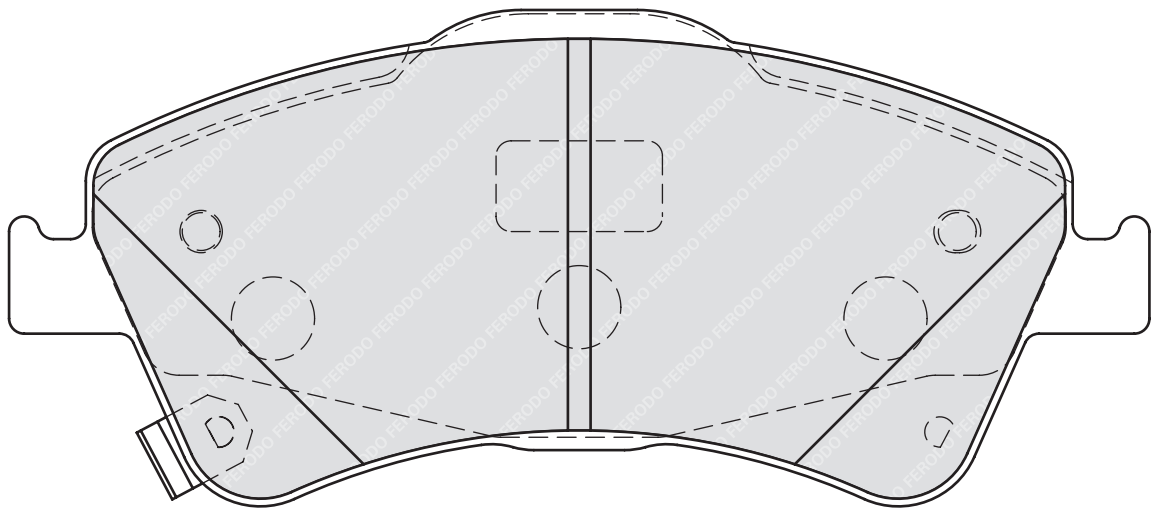

TOYOTA AURIS (ZZE15_, ADE15_, ZRE15_, NDE15_), COROLLA (ZZE12_, NDE12_, ZDE12_), COROLLA Estate (_E12J_, _E12T_), COROLLA Saloon (_E12J_, _E12T_), COROLLA Saloon (E150_)

FDB4050

24606

 116.4

 58.8

 17.5

 TRW