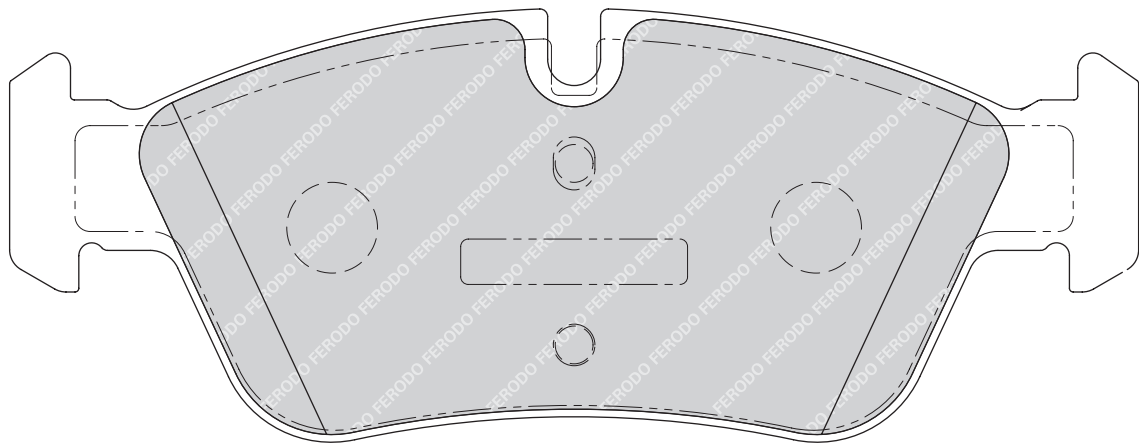

FDB1751

23935

BMW 1 (E81, E87), 1 Convertible (E88), 1 Coupe (E82), 3 (E90)