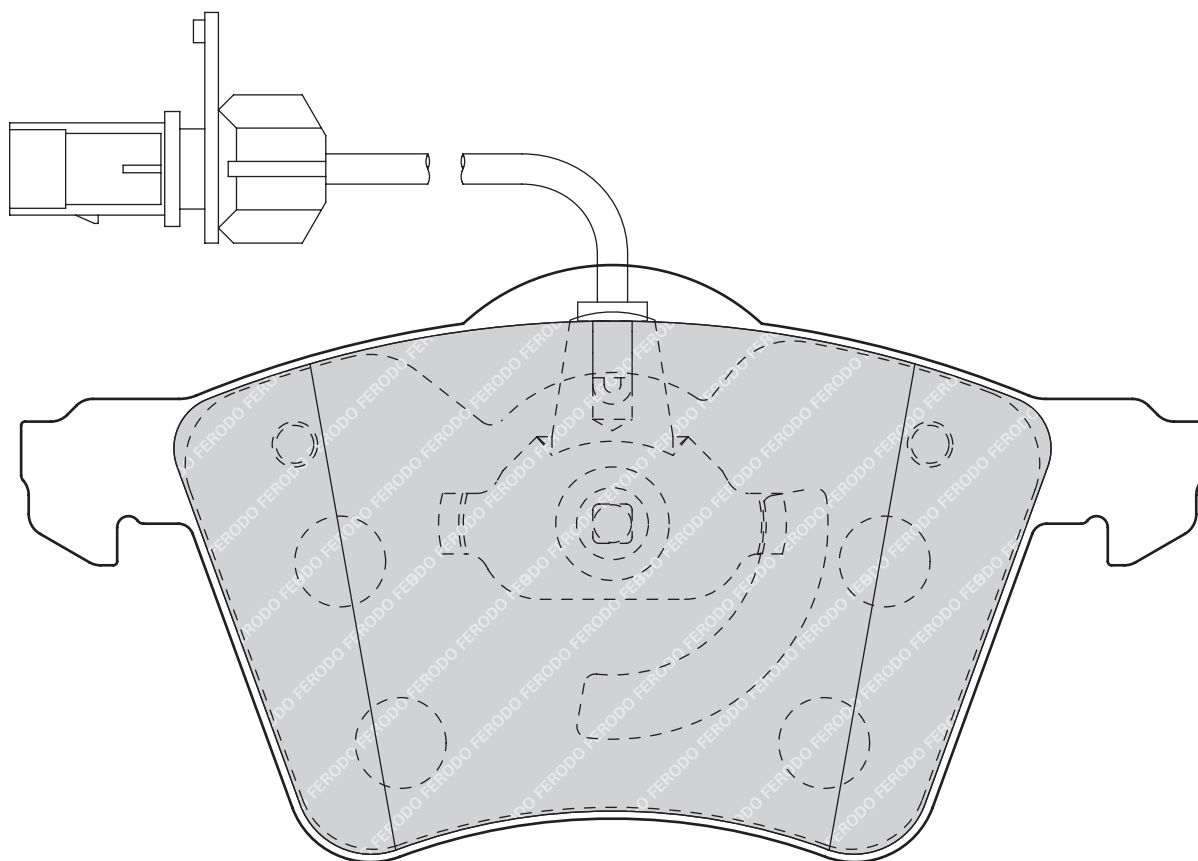

ATE

1

-

FORD GALAXY (WGR)

SEAT ALHAMBRA (7V8, 7V9)

VOLKSWAGEN SHARAN (7M8, 7M9, 7M6)

FDB1655

23326