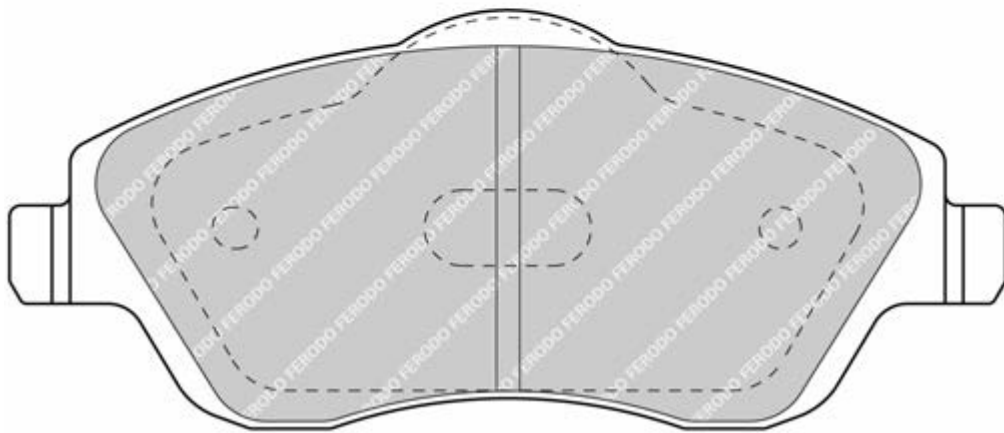

-

OPEL COMBO Box Body / Estate, COMBO Tour, CORSA C (F08, F68), CORSA C Box (F08, W5L), MERIVA, TIGRA TwinTop**VAUXHALL** COMBO Mk II (C) Box Body / Estate (F25), COMBO TOUR Mk II (C) (F25), CORSA Mk II (C) (W5L, F08), CORSAVAN Mk II (C), MERIVA Mk I (A), TIGRA TwinTop**FDB1425****23279**