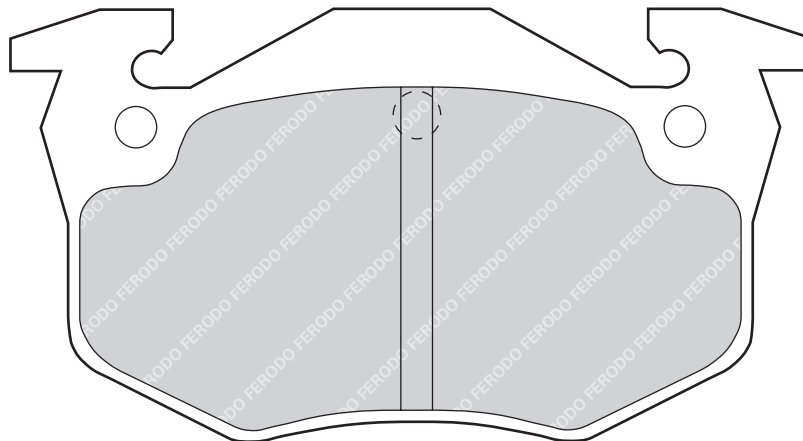

FDB558

20973

105

54.8

11

BDX

-

-

CITROËN SAXO (S0, S1), XSARA (N1), XSARA Break (N2), XSARA Coupe (N0), ZX (N2), ZX Break (N2)

PEUGEOT 106 II (1), 205 I (741A/C), 205 I Convertible (741B, 20D), 205 II (20A/C), 206+ (T3E), 206 CC (2D), 206 Hatchback (2A/C), 206 Saloon, 206 SW (2E/K), 206 Van, 306 (7B, N3, N5), 306 Break (7E, N3, N5), 306 Convertible (7D, N3, N5), 306 Hatchback (7A, 7C, N3, N5), 306 Van (N_, 7_), 309 I (10C, 10A), 309 II (3C, 3A)

RENAULT 9 (L42_), 11 (B/C37_), 11 Box (S37_), 19 I (B/C53_), 19 I Box (S53_), 19 I Cabriolet (D53_), 19 I Chamade (L53_), 19 II (B/C53_), 19 II Box (S53_), 19 II Cabriolet (D53_, 853_), 19 II Chamade (L53_), CLIO I (B/C57_, 5/357_), CLIO I Box (S57_), CLIO II (BB0/1/2_, CB0/1/2_), CLIO II Box (SB0/1/2_), MEGANE I (BA0/1_), MEGANE I Cabriolet (EA0/1_), MEGANE I Classic (LA0/1_), MEGANE I Coach (DA0/1_), SUPER 5 (B/C40_), SUPER 5 Box (S40_), THALIA (LB0/1/2_), THALIA II (LU1/2_)