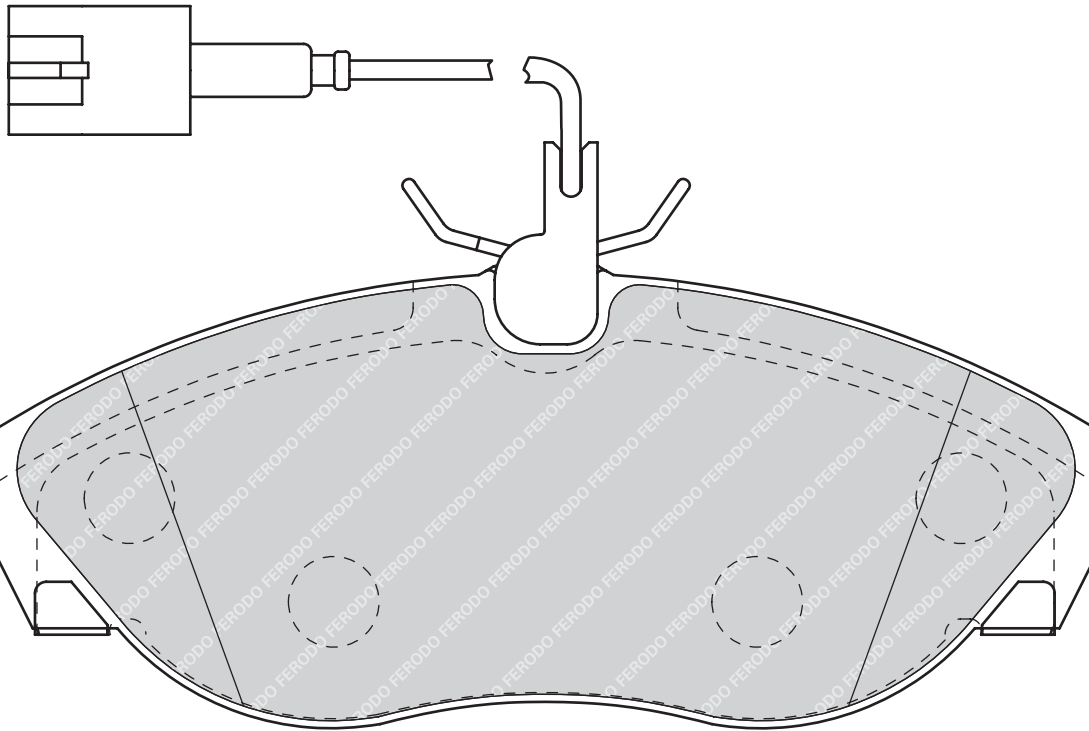

21797

145

61

18.9

LUC

1

-

CITROËN JUMPER Box (230L), JUMPER Box (244), JUMPER Bus (230P), JUMPER Bus (244, Z_), JUMPER Platform/Chassis (230), JUMPER Platform/Chassis (244)**FIAT DUCATO** Box (230L), DUCATO Box (244), DUCATO Bus (230), DUCATO Bus (244, Z_), DUCATO Platform/Chassis (230), DUCATO Platform/Chassis (244)**PEUGEOT BOXER** Box (230L), BOXER Box (244), BOXER Bus (230P), BOXER Bus (244, Z_), BOXER Platform/Chassis (244), BOXER Platform/Chassis (ZCT_)**FVR1397**