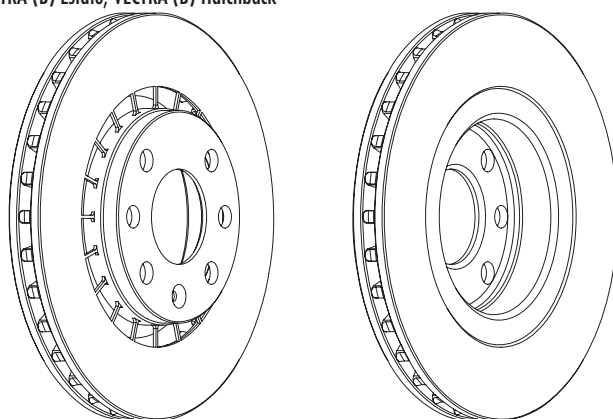

DDF206

CHEVROLET LANOS Hatchback, LANOS Saloon

DAEWOO ESPERO (KLEJ), LANOS (KLAT), LANOS Saloon (KLAT), NEXIA (KLETN), NEXIA Saloon (KLETN)

OPEL ASCONA C (81_, 86_, 87_, 88_), ASCONA C Hatchback (84_, 89_), ASTRA F (56_, 57_), ASTRA F CLASSIC Estate, ASTRA F CLASSIC Hatchback, ASTRA F CLASSIC Saloon, ASTRA F Convertible (53_B), ASTRA F Estate (51_, 52_), ASTRA F Hatchback (53_, 54_, 58_, 59_), ASTRA F Van (55_), CALIBRA A (85_), KADETT E (39_, 49_), KADETT E Box (37_, 47_), KADETT E Combo (38_, 48_), KADETT E Convertible (43B_), KADETT E Estate (35_, 36_, 45_, 46_), KADETT E Hatchback (33_, 34_, 43_, 44_), VECTRA A (86_, 87_), VECTRA A Hatchback (88_, 89_), VECTRA B (36_), VECTRA B Estate (31_), VECTRA B Hatchback (38_)

VAUXHALL ASTRA Mk II Belmont, ASTRA Mk II Convertible, ASTRA Mk II Estate, ASTRA Mk II Hatchback, ASTRA Mk III (F), ASTRA Mk III (F) Convertible, ASTRA Mk III (F) Estate, ASTRA Mk III (F) Hatchback, ASTRAMAX, ASTRAVAN Mk III (F), CALIBRA, CAVALIER Mk II, CAVALIER Mk II Convertible, CAVALIER Mk II Estate, CAVALIER Mk II Hatchback, CAVALIER Mk III (87), CAVALIER Mk III Hatchback, VECTRA (B), VECTRA (B) Estate, VECTRA (B) Hatchback