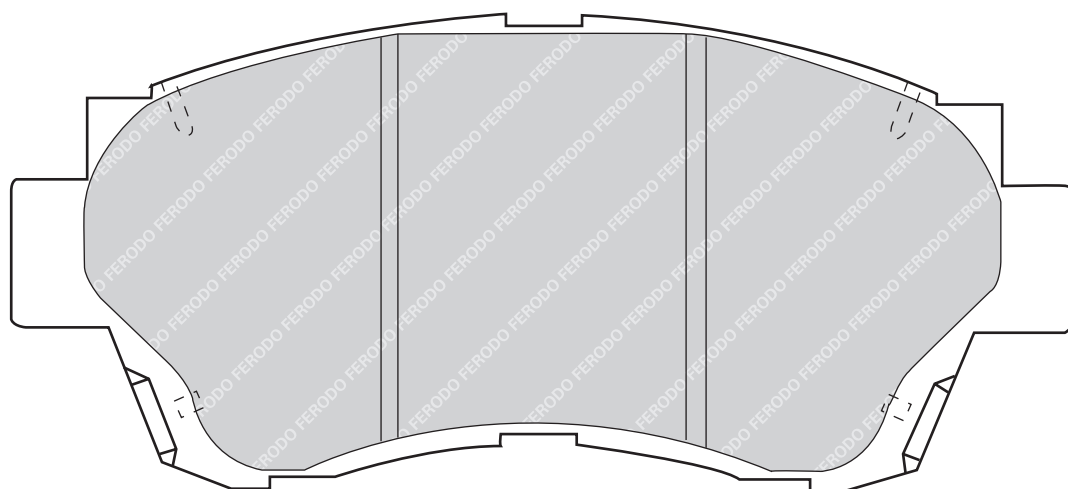

FDB868

21791

141

62.5

17

SUM

-

-

LEXUS ES (F1, F2), GS (UZS161, JZS160), LS (UCF10)

TOYOTA CAMRY (_CV1_, _XV1_, _V1_), CAMRY (_CV2_, _XV2_), CAMRY Station Wagon (_XV1_, _CV1_, _V10), CELICA (_T20_), CELICA Convertible (_T20_)