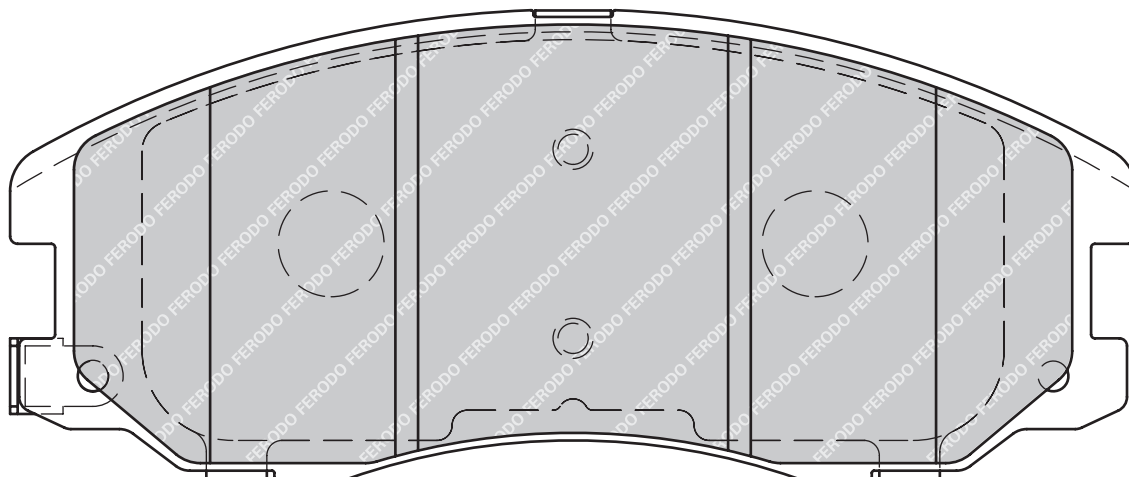

FDB1934

24510

148.9

62

17.4

MAN

2

-

CHEVROLET CAPTIVA (C100, C140)

OPEL ANTARA

VAUXHALL ANTARA (J26, H26)