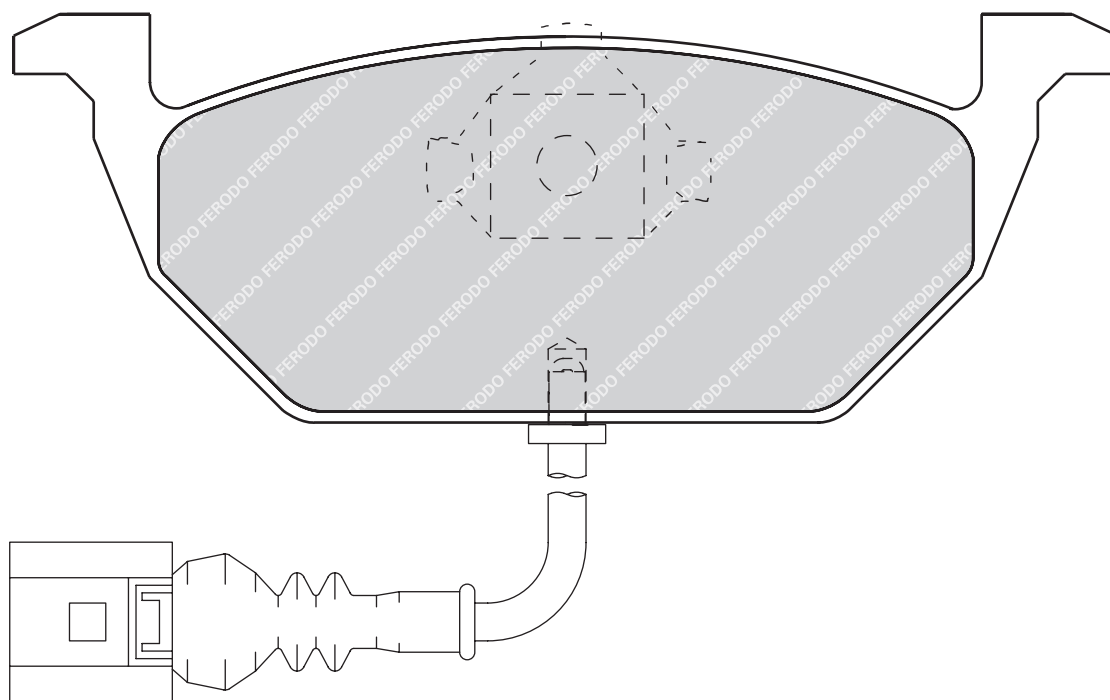

FDB1398

23130

AUDI A2 (8Z0), A3 (8L1)

SEAT ALTEA (5P1), ALTEA XL (5P5, 5P8), CORDOBA (6L2), IBIZA IV (6L1), LEON (1M1), LEON (1P1), TOLEDO II (1M2), TOLEDO III (5P2)

SKODA FABIA, FABIA (6Y2), FABIA Combi, FABIA Combi (6Y5), FABIA Praktik, FABIA Saloon (6Y3), OCTAVIA (1U2), OCTAVIA (1Z3), OCTAVIA Combi (1U5), OCTAVIA Combi (1Z5), ROOMSTER (5J), ROOMSTER Praktik (5J), YETI (5L)

VOLKSWAGEN BORA (1J2), BORA Estate (1J6), CADDY III Box (2KA, 2KH, 2CA, 2CH), CADDY III Estate (2KB, 2KJ, 2CB, 2CJ), GOLF IV (1J1), GOLF IV Variant (1J5), GOLF PLUS (5M1, 521), JETTA III (1K2), JETTA IV (162), NEW BEETLE (9C1, 1C1), NEW BEETLE Convertible (1Y7), POLO (9N_), POLO Saloon