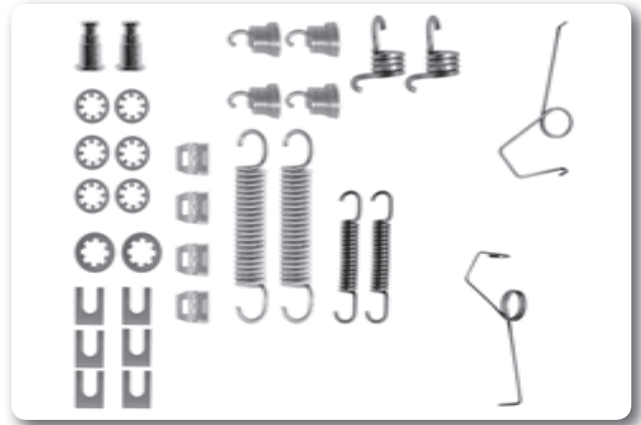

FBA62

RENAULT TRAFIC Box (TXX), TRAFIC Bus (TXW), TRAFIC Platform/Chassis (PXX)