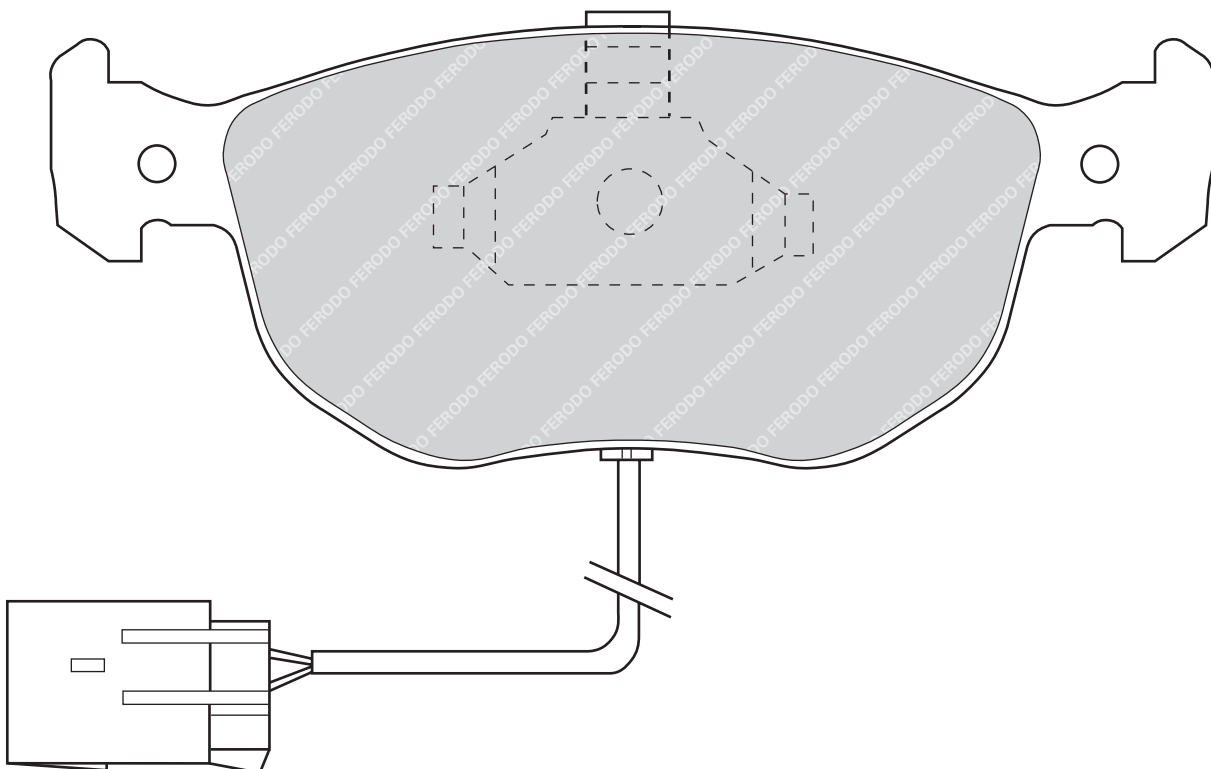

**FDB767****21583**

156

60

18.8

ATE

2

-

FORD COUGAR (EC_), ESCORT CLASSIC (AAL, ABL), ESCORT CLASSIC Turnier (ANL), ESCORT V (GAL), ESCORT V Convertible (ALL), ESCORT V Estate (GAL, AVL), ESCORT VI (GAL), ESCORT VI Convertible (ALL), ESCORT VI Estate (GAL), ESCORT VI Saloon (GAL), ESCORT VII (GAL, AAL, ABL), ESCORT VII Convertible (ALL), ESCORT VII Estate (GAL, ANL), ESCORT VII Saloon (GAL, AFL), MONDEO I (GBP), MONDEO I Estate (BNP), MONDEO I Saloon (GBP), MONDEO II (BAP), MONDEO II Estate (BNP), MONDEO II Saloon (BFP), SCORPIO I (GAE, GGE), SCORPIO I Estate (GGE), SCORPIO I Saloon (GGE), SCORPIO II (GFR, GGR), SCORPIO II Estate (GNR, GGR)