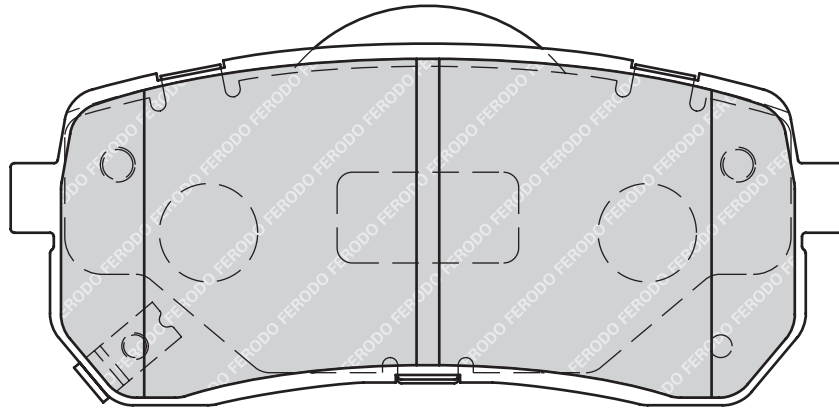

HYUNDAI H-1 Cargo, H-1 Travel, ix55
KIA CARNIVAL / GRAND CARNIVAL III (VQ)