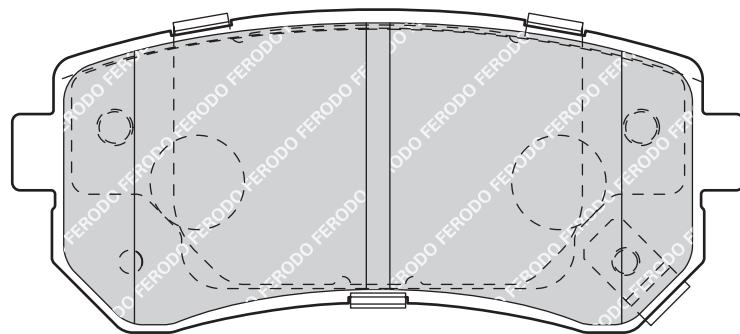

55.1/60.6

16.9

ATE

-

-

PEUGEOT 508, 508 SW

KIA CEE'D Estate (ED), CEE'D Hatchback (ED), PRO CEE'D (ED)

FDB4410