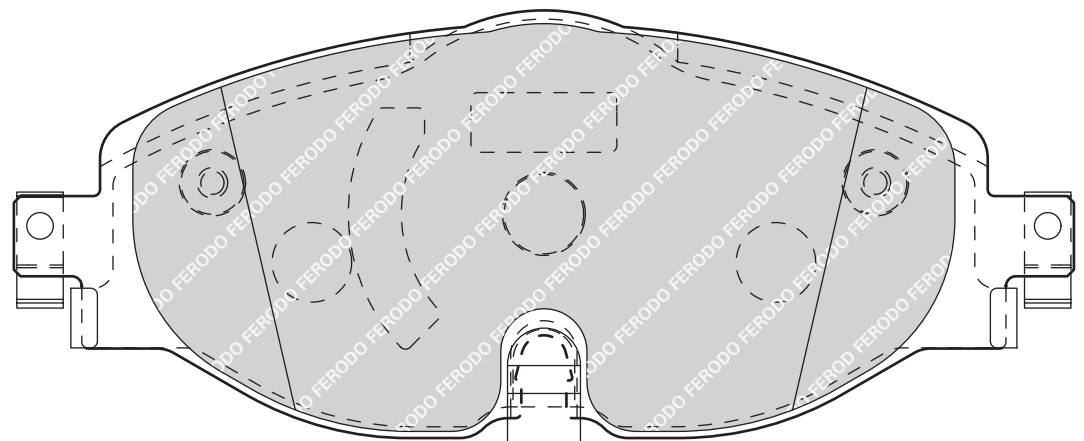

FDB4433

25086

AUDI A3 (8V1), A3 Sportback (8VA)

SEAT LEON (5F1), LEON SC (5F5), Leon SF (5F8)

VOLKSWAGEN GOLF VII