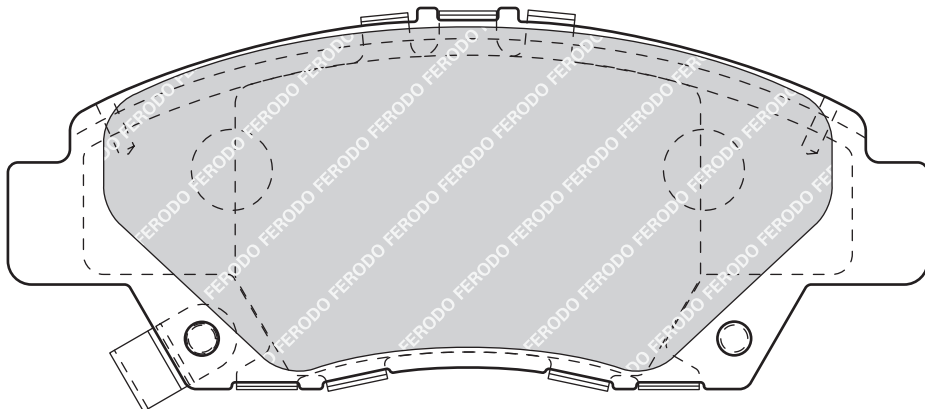

FDB4404

24979

136.5

56.6

16.5/16.9

AKE

-

-

HONDA JAZZ II (GD), JAZZ III (GE)