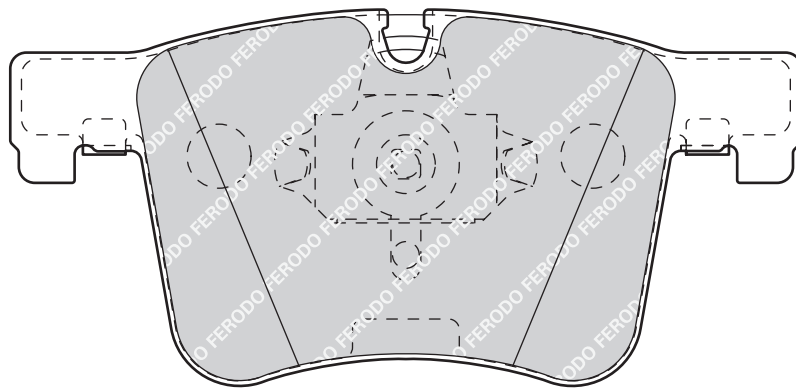

FDB4394

25199

BMW 1 (F20), 3 (F30), 3 Touring (F31), X3 (F25)