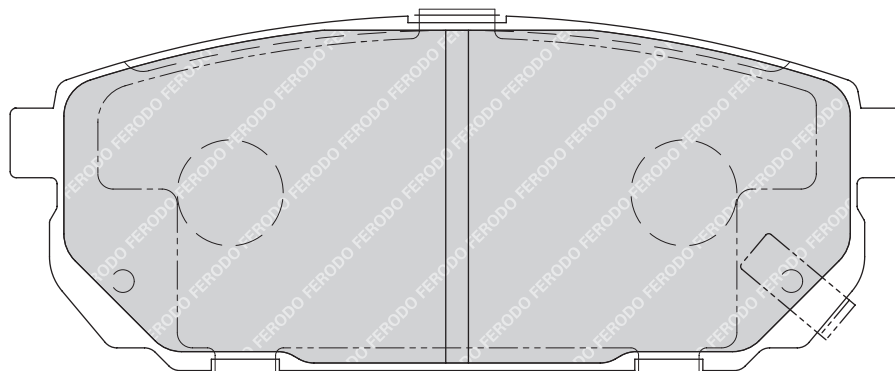

FDB1736

24058

118.3

47

15.5

SUM

2

-

KIA SORENTO (JC)