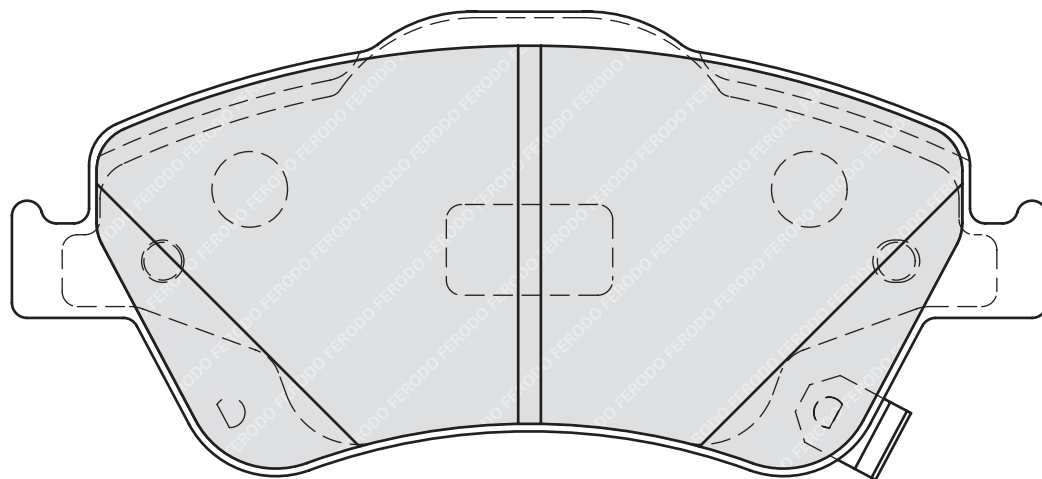

TOYOTA AURIS (ZZE15_, ADE15_, ZRE15_, NDE15_), COROLLA (ZZE12_, NDE12_, ZDE12_), COROLLA Estate (_E12J_, _E12T_), COROLLA Saloon (_E12J_, _E12T_), COROLLA Saloon (E150_)

FDB4050

24606

 116.4

 58.8

 17.5

 TRW