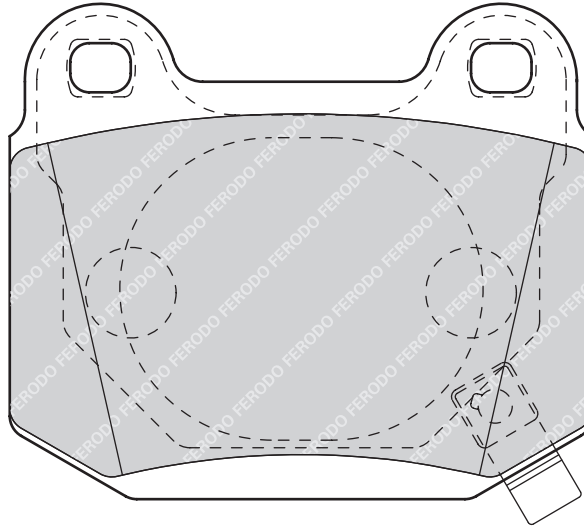

FDB1562

21580

MITSUBISHI Lancer Evolution (CE9A, CN9A), Lancer Evolution (CP9A), Lancer Evolution (CT9A), Lancer Evolution (CZ4A)
SUBARU IMPREZA Estate (GD, GG), IMPREZA Hatchback (GR), IMPREZA Saloon (GD, GG), IMPREZA Saloon (GR)