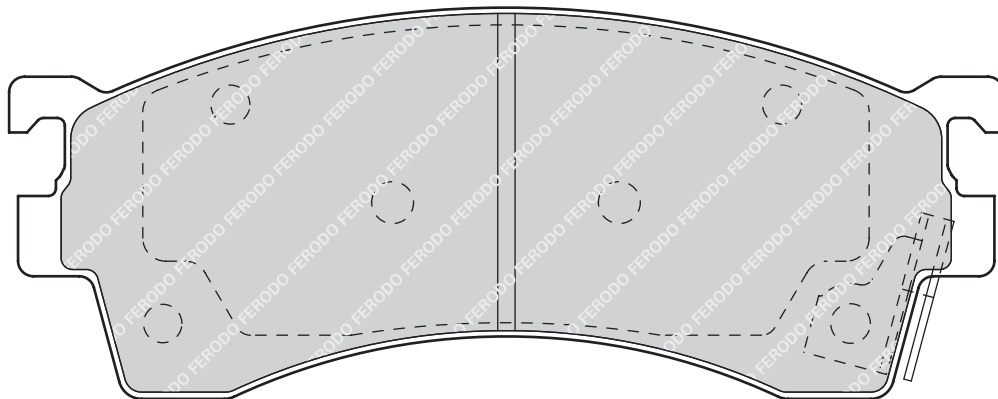

FDB950

21754

FORD USA PROBE II (ECP)

MAZDA 323 F VI (BJ), 323 S VI (BJ), 626 IV (GE), 626 IV Hatchback (GE), 626 V (GF), 626 V Hatchback (GF), 626 V Station Wagon (GW), PREMACY (CP), XEDOS 6 (CA)