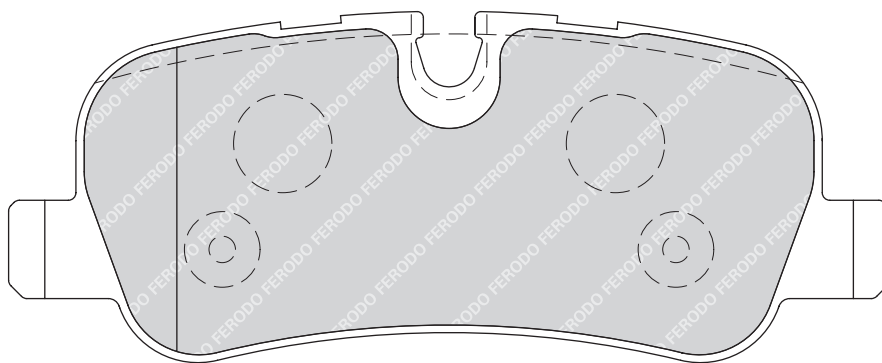

FDB1613

24192

116.6

46.5

17.3

TRW

-

4

LAND ROVER DISCOVERY III (TAA), DISCOVERY IV (LA)