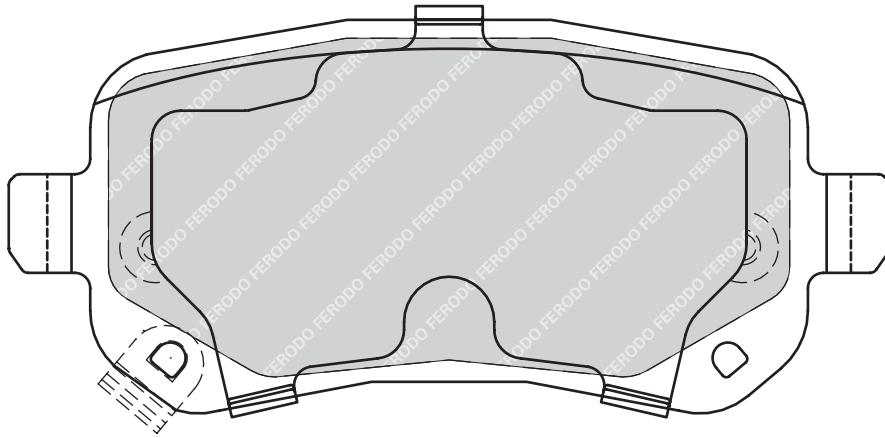

116.6

52.7

16.8

TRW

2

-

CHRYSLER GRAND VOYAGER V (RT)
DODGE JOURNEY
FIAT FREEMONT (JC)