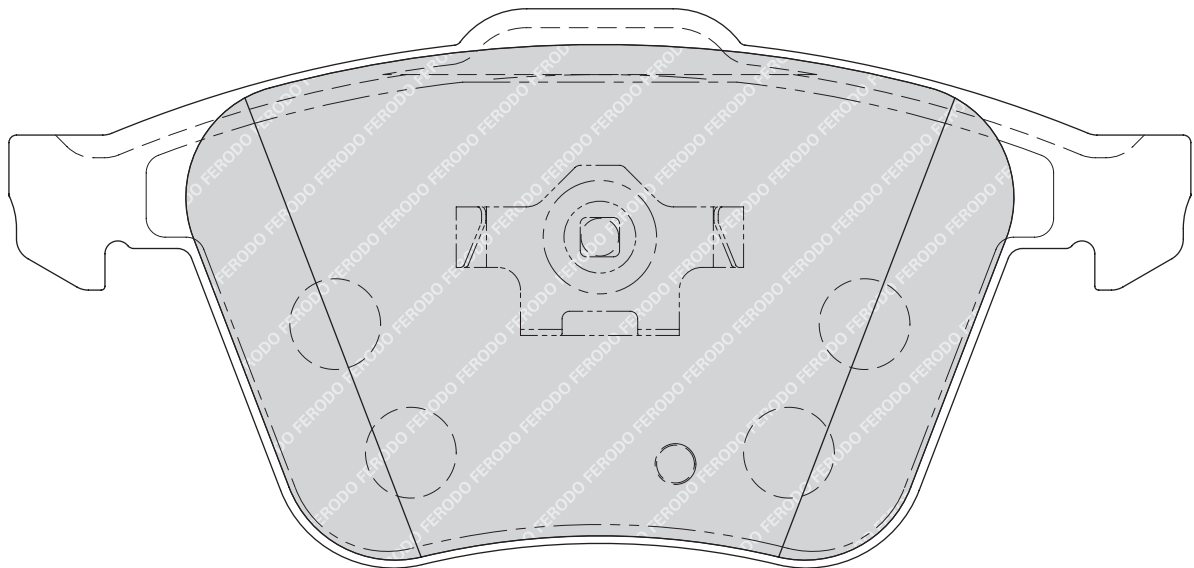

FDB1631

24141

155.3/156.4

751/74

18.2/19.7

ATE

-

-

VOLVO XC90