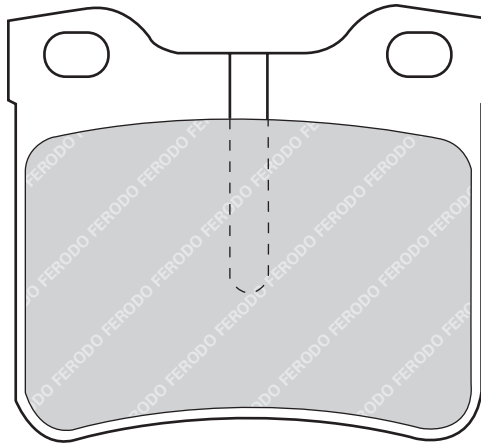

**FVR1102****29121**

165

66

20

BRE

-

-

IVECO DAILY I Box Body / Estate, DAILY I Bus, DAILY I Dumptruck, DAILY I Platform/Chassis, DAILY II Box Body / Estate, DAILY II Platform/Chassis
RENAULT TRUCKS MASCOTT Box Body / Estate, MASCOTT Dumptruck, MASCOTT Platform/Chassis