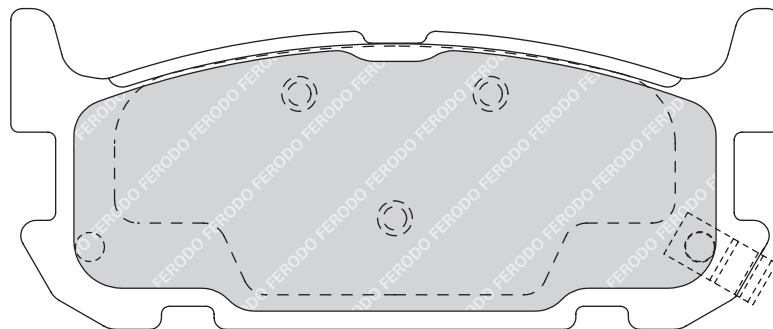

FDB1755

24029

MAZDA MX-5 II (NB)