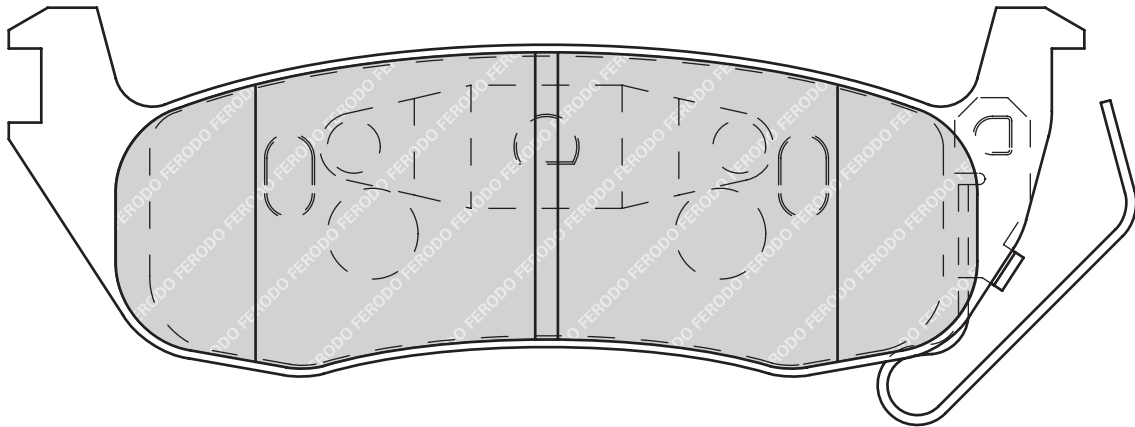

JEEP COMMANDER (XK), GRAND CHEROKEE II (WJ, WG), GRAND CHEROKEE III (WH)