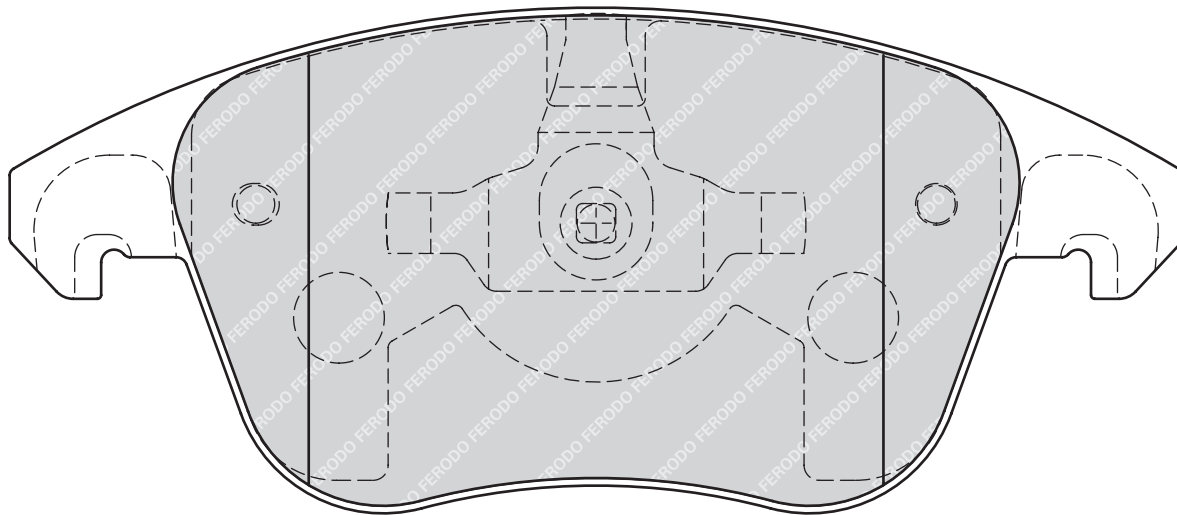

FDB1972

24557

155.2

66.9/72.2

19

ATE

-

-

CITROËN C4 (B7), C4 AIRCROSS, C4 Grand Picasso (UA_), C4 Picasso (UD_), DS4, DS5
PEUGEOT 3008, 5008