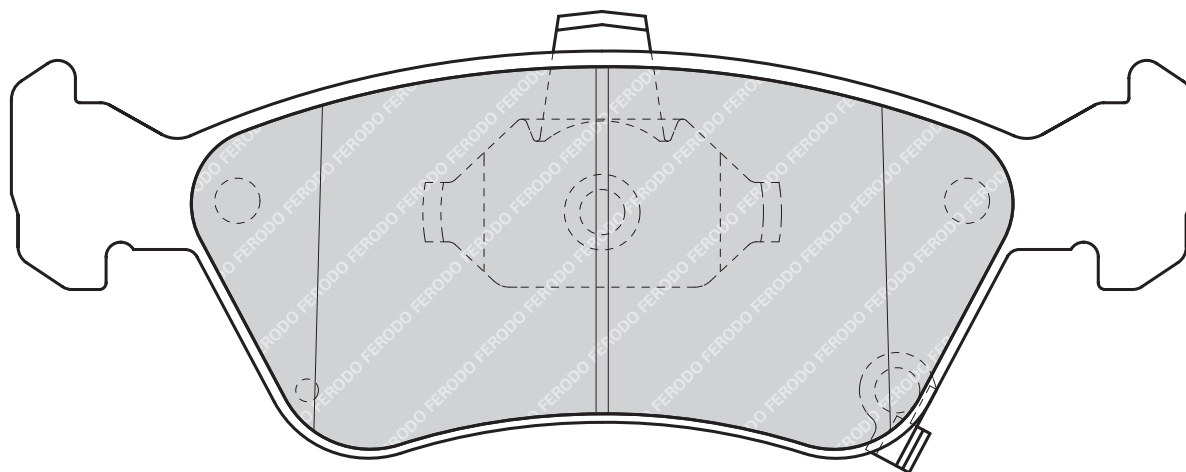

FDB1321

21975

157

55

18

ATE

2

-

TOYOTA AVENSIS (_T22_), AVENSIS Liftback (_T22_), AVENSIS Station Wagon (_T22_)