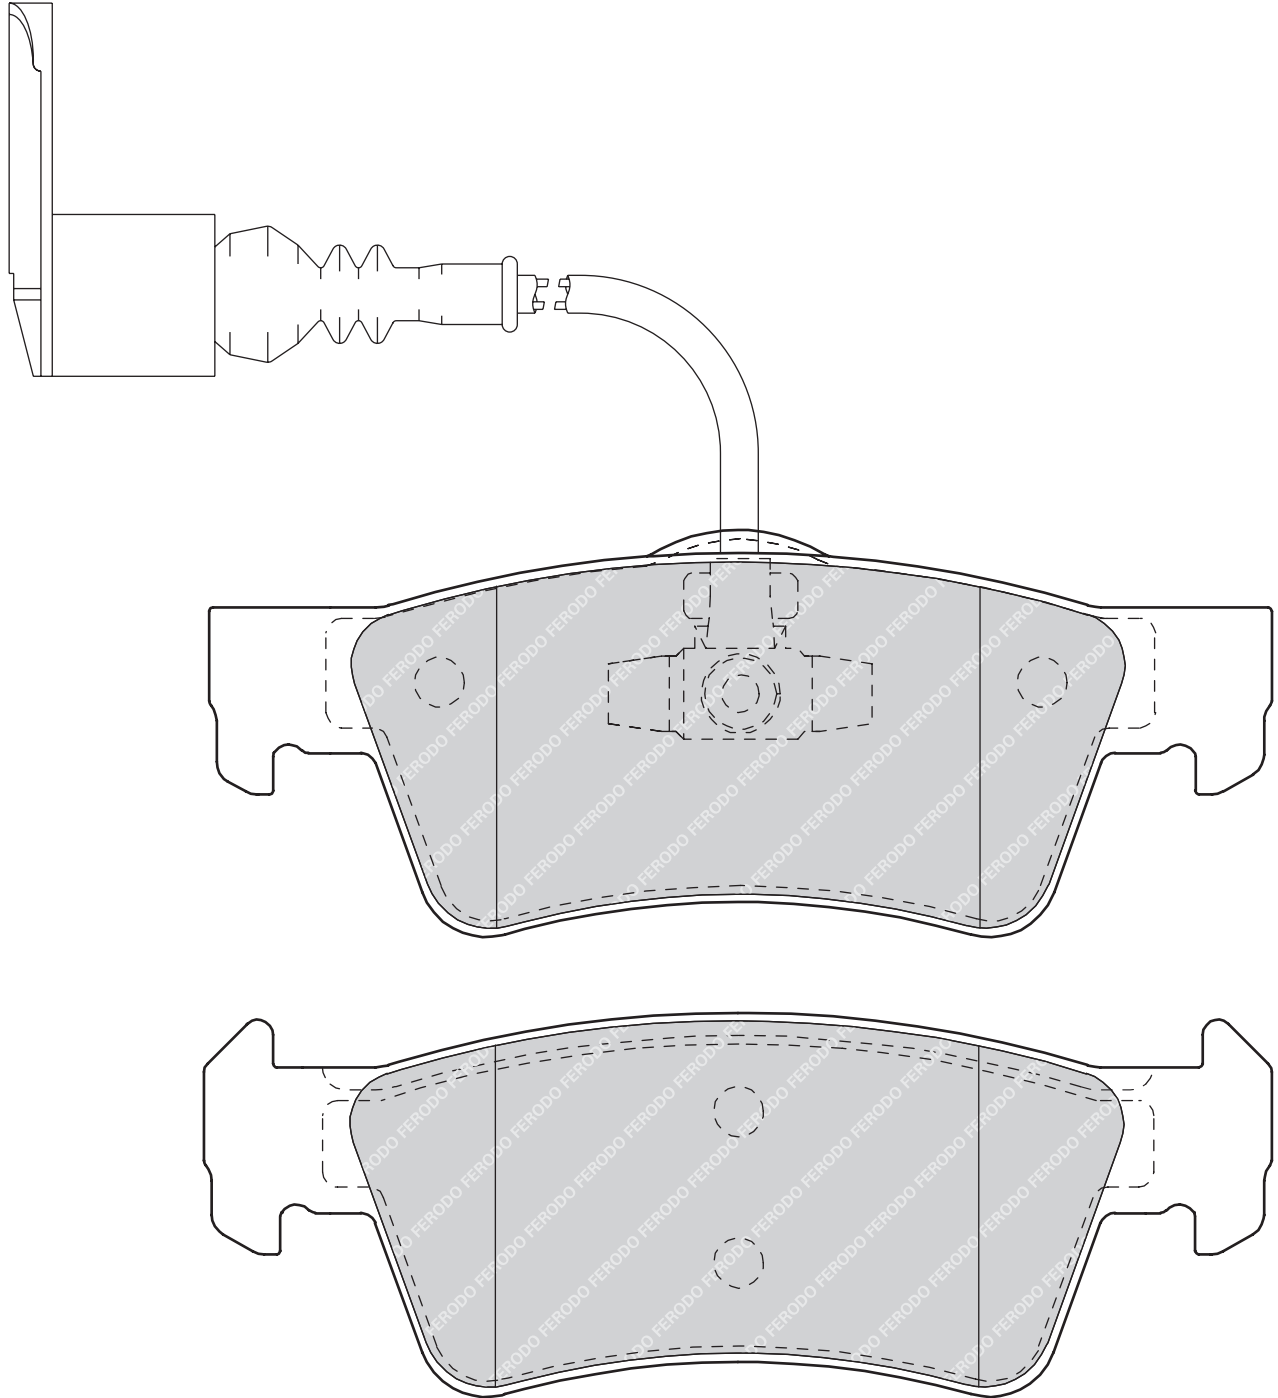

FVR1647

24367

140.7/141.3

50.9/53.9

19.2

ATE

1

-

VOLKSWAGEN MULTIVAN V (7HM, 7HN, 7HF, 7EF, 7EM, 7EN), TOUAREG (7LA, 7L6, 7L7), TRANSPORTER V Box (7HA, 7HH, 7EA, 7EH),
TRANSPORTER V Bus (7HB, 7HJ, 7EB, 7EJ, 7EF), TRANSPORTER V Platform/Chassis (7JD, 7JE, 7JL, 7JY, 7JZ, 7FD)