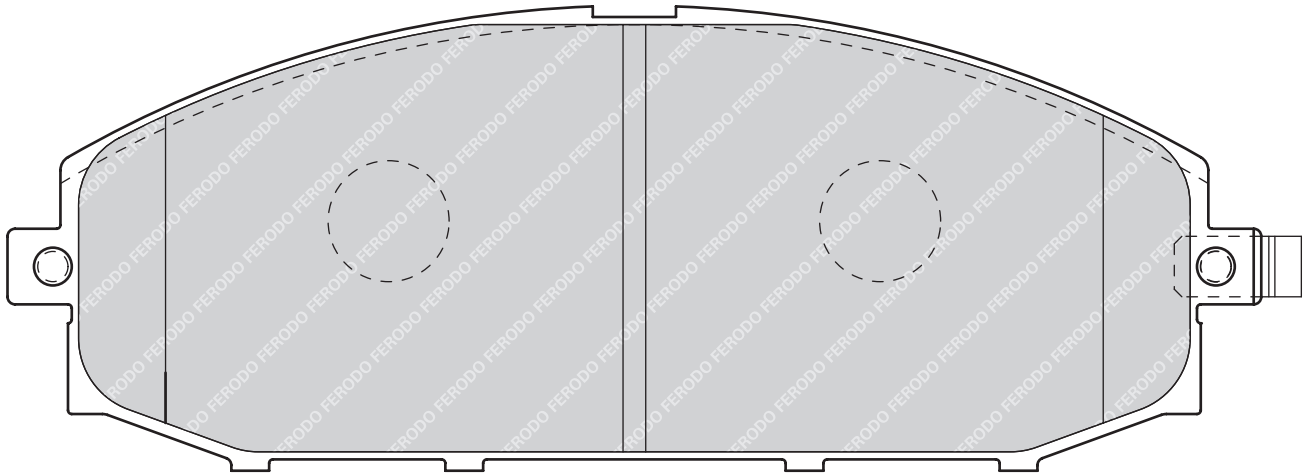

FDB1577

23611

166

61.3

19

AKE

4

-

NISSAN PATROL GR II Wagon (Y61)