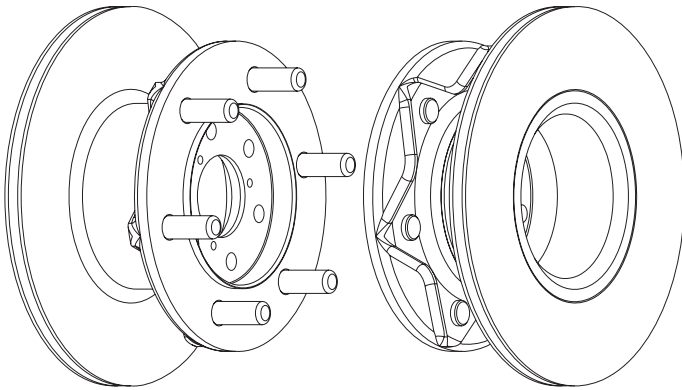

DDF089

∅	A	B	C	D	
267	14.2	12.8	111	58	

IVECO DAILY I Box Body / Estate, DAILY I Bus, DAILY I Dumpertruck, DAILY I Platform/Chassis