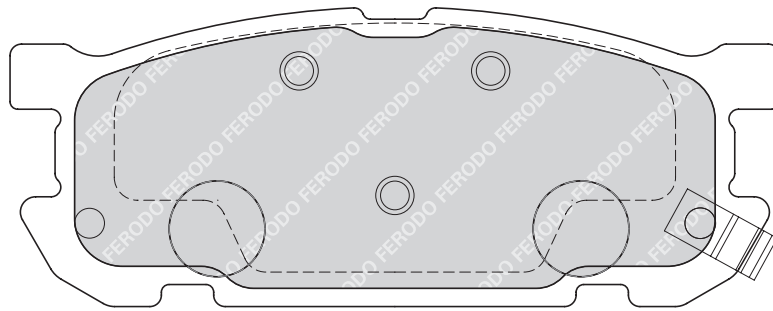

FDB1754

23876

MAZDA MX-5 II (NB)