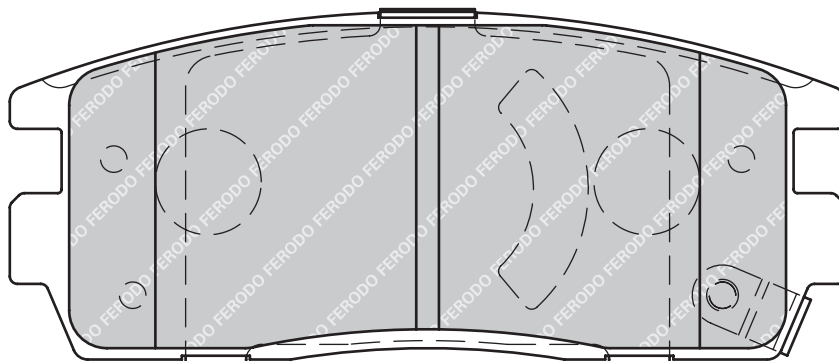

110.6

46

15.2/15.4

MAN

2

-

CHEVROLET CAPTIVA (C100, C140)

OPEL ANTARA

VAUXHALL ANTARA (J26, H26)