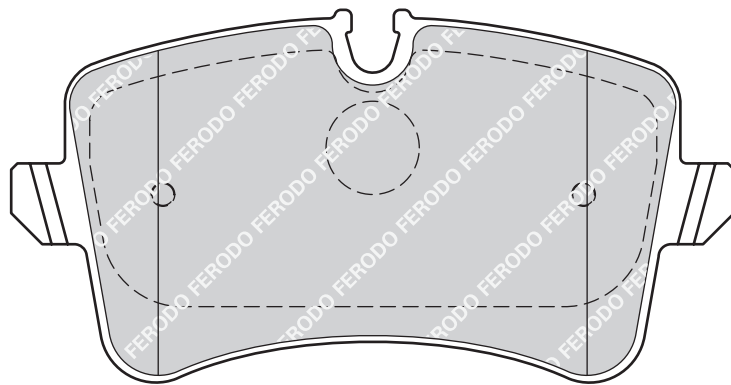

FDB4410

24606

116.4

59.0/60.1

17.5/17.5

TRW

1

4

AUDI A5 (8T3), A5 Convertible (8F7), A5 Sportback (8TA), A6 (4G2, C7), A6 Allroad (4GH), A6 Avant (4G5, C7), A7 Sportback (4GA), A8 (4H_)