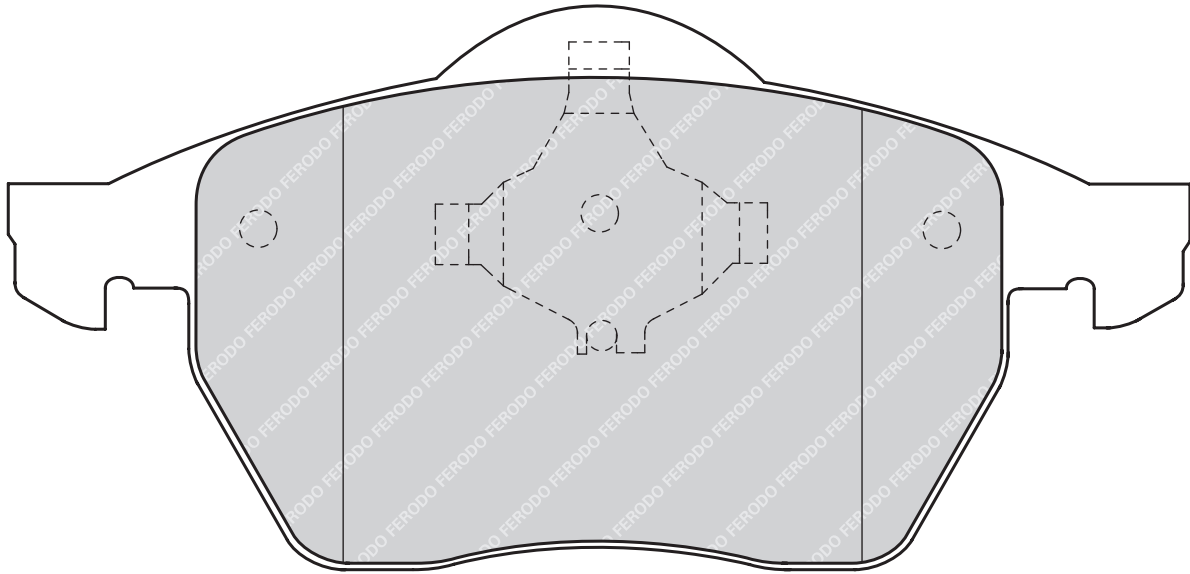

FDB1167

21624

157

74

19.5

ATE

-

-

AUDI A4 (8D2, B5), A4 Avant (8D5, B5)

VOLKSWAGEN PASSAT (3B2), PASSAT (3B3), PASSAT Variant (3B5), PASSAT Variant (3B6)