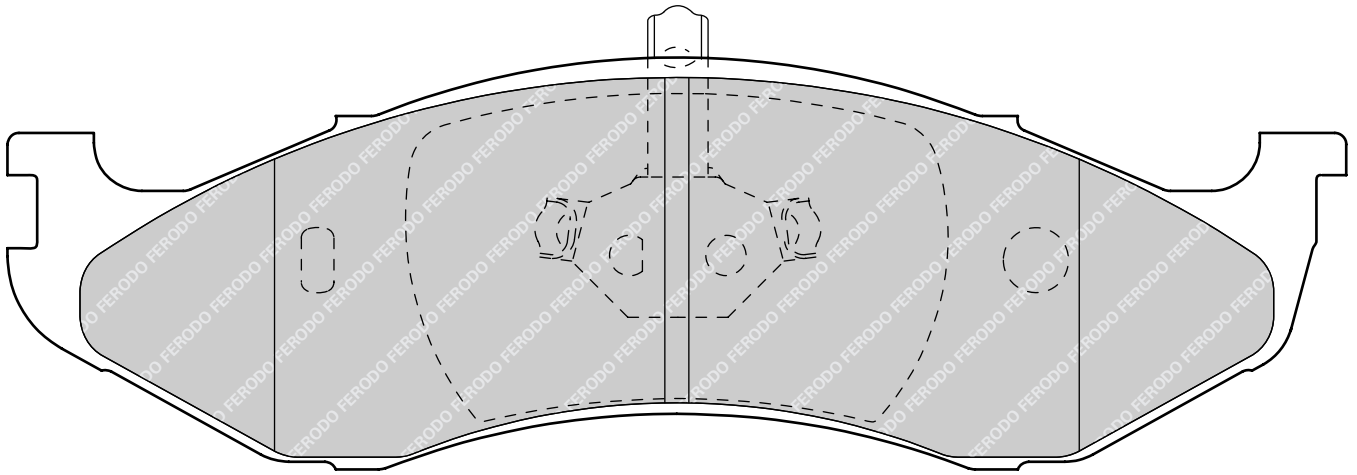

FDB1267

21822

177

55

17.2

KEL

-

-

JEEP CHEROKEE (XJ), GRAND CHEROKEE I (ZJ), WRANGLER II (TJ)