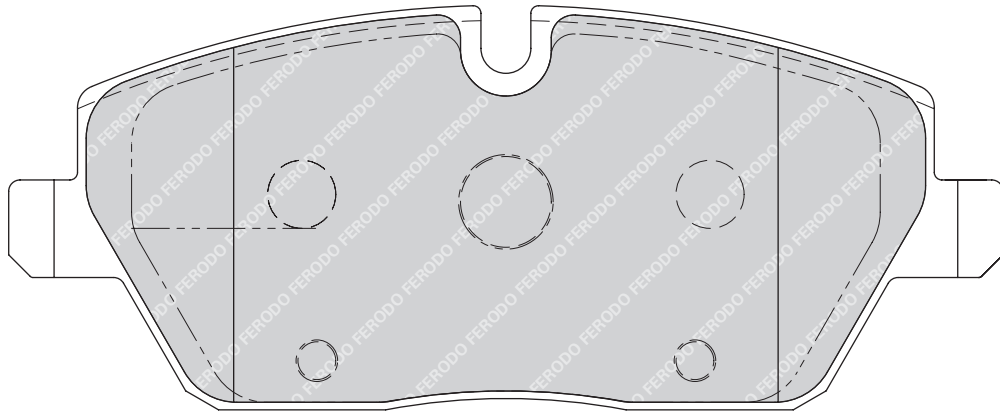

FDB1747

23915

BMW 1 (E81, E87), 1 Convertible (E88), 1 Coupe (E82)