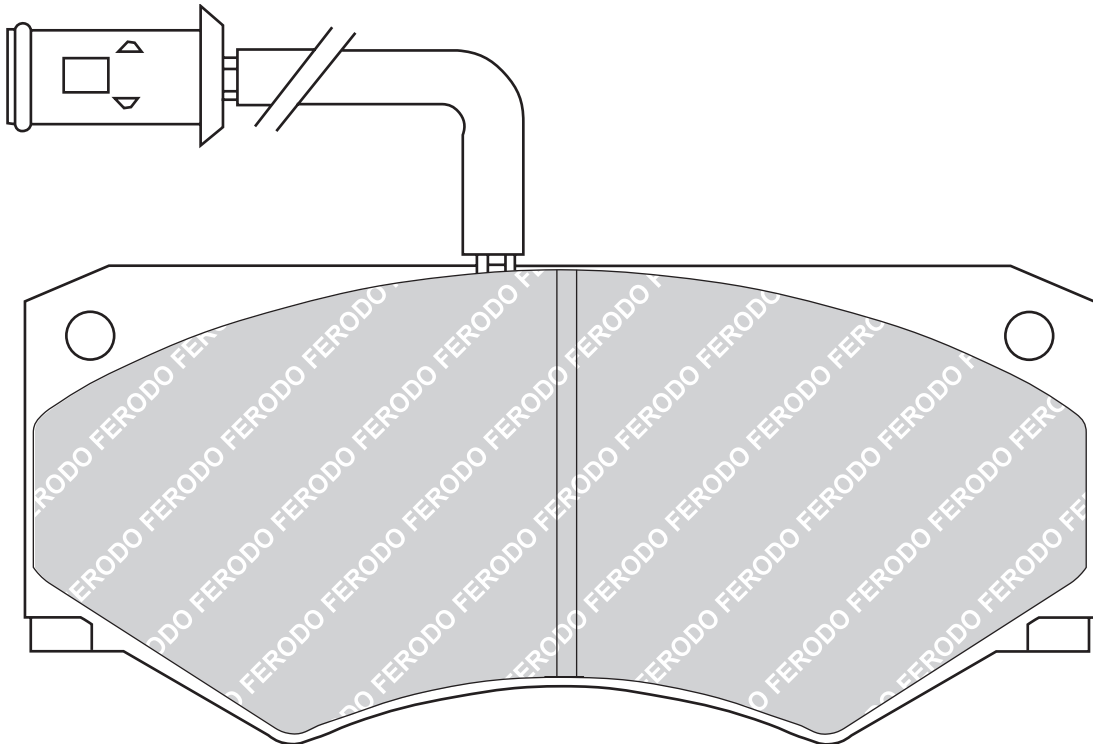

FVR709

20465

149

69

18

WAB

2

-

IVECO DAILY I Box Body / Estate, DAILY I Bus, DAILY I Dumptruck, DAILY I Platform/Chassis