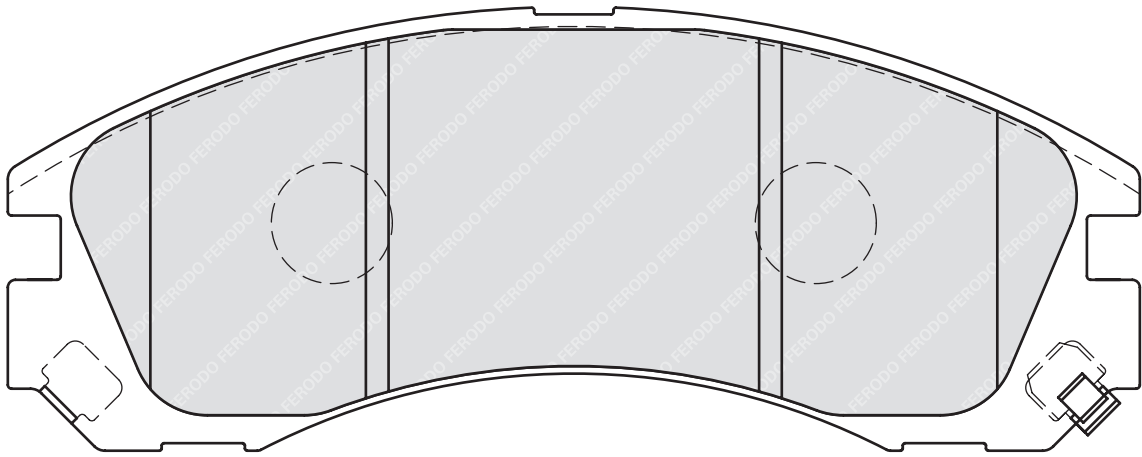

149.8

58.7

15.6

AKE

2

-

CITROËN C-CROSSER (EP_), C-CROSSER ENTERPRISE
PEUGEOT 4007 (GP_)