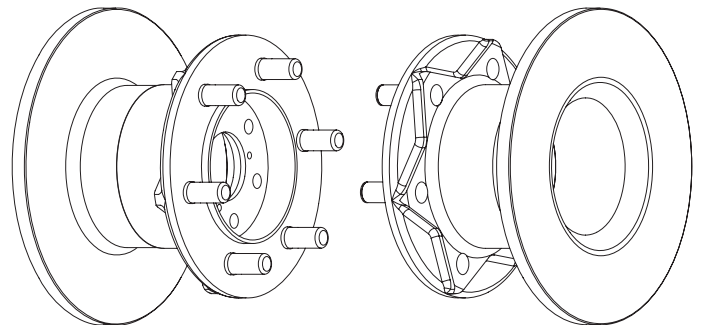

DDF250

MERCEDES-BENZ G-CLASS (W460), G-CLASS (W461), G-CLASS (W463), G-CLASS Cabrio (W463)

DDF254

IVECO DAILY I Box Body / Estate, DAILY I Bus, DAILY I Dumptruck, DAILY I Platform/Chassis

DDF255

VOLVO 940 (944), 940 II (944), 940 II Estate (945), 940 Kombi (945), 960 (964), 960 II (964), 960 II Estate (965), 960 Kombi (965)