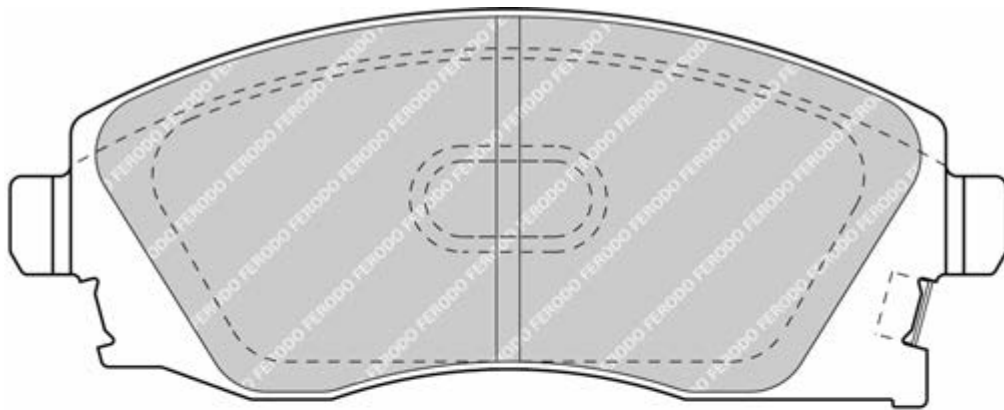

-

OPEL COMBO Box Body / Estate, COMBO Tour, CORSA C (F08, F68), CORSA C Box (F08, W5L), MERIVA, TIGRA TwinTop**VAUXHALL** COMBO Mk II (C) Box Body / Estate (F25), COMBO TOUR Mk II (C) (F25), CORSA Mk II (C) (W5L, F08), CORSAVAN Mk II (C), MERIVA Mk I (A), TIGRA TwinTop**FDB1425****23279**