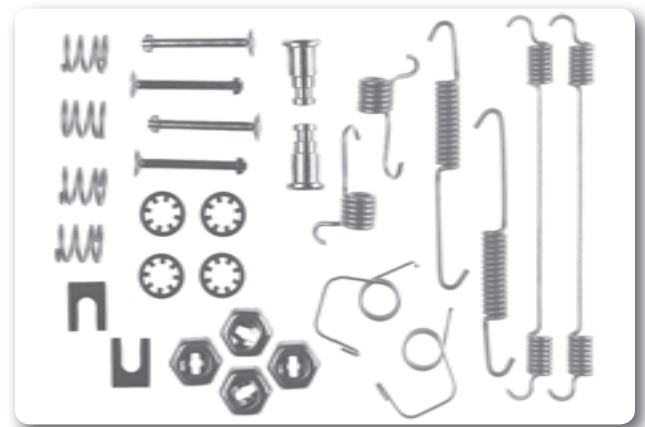

FBA29

CITROËN AX (ZA-), SAXO (S0, S1)
PEUGEOT 106 I (1A, 1C), 106 II (1), 309 I (10C, 10A), 309 II (3C, 3A)
RENAULT 9 (L42_), 11 (B/C37_), 11 Box (S37_)