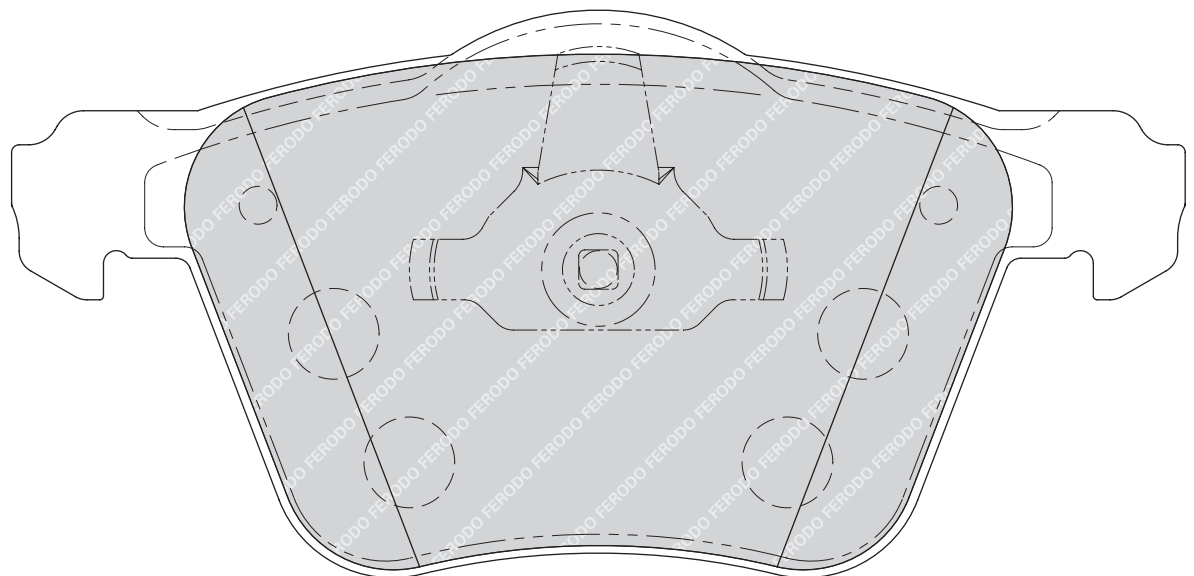

FDB1631

24141

155.3/156.4

751/74

18.2/19.7

ATE

-

-

VOLVO XC90