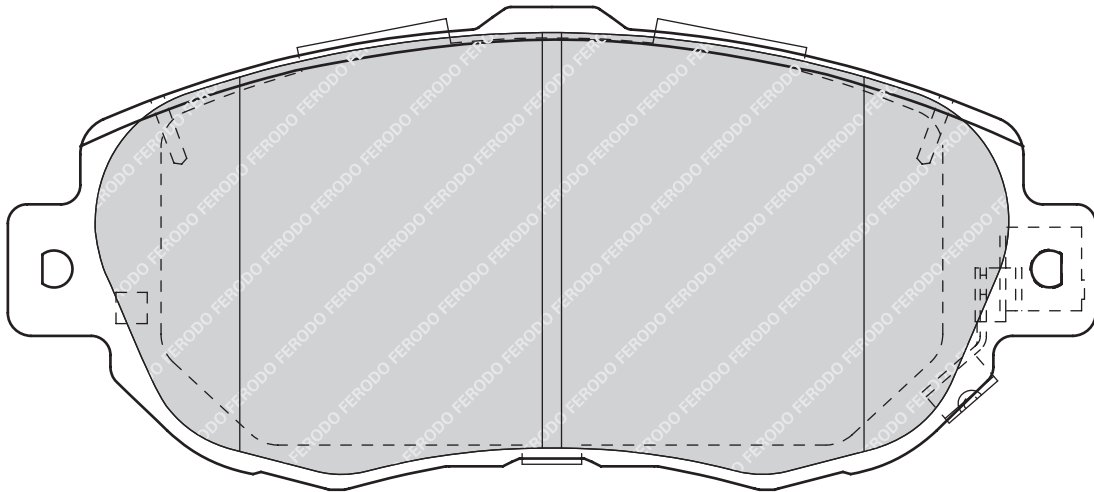

FDB1564

21490

LEXUS GS (JZS147), GS (UZS161, JZS160), IS C (GSE2_), IS I (JCE1_, GXE1_), IS II (GSE2_, ALE2_, USE2_), IS SportCross, SC (UZZ40_)