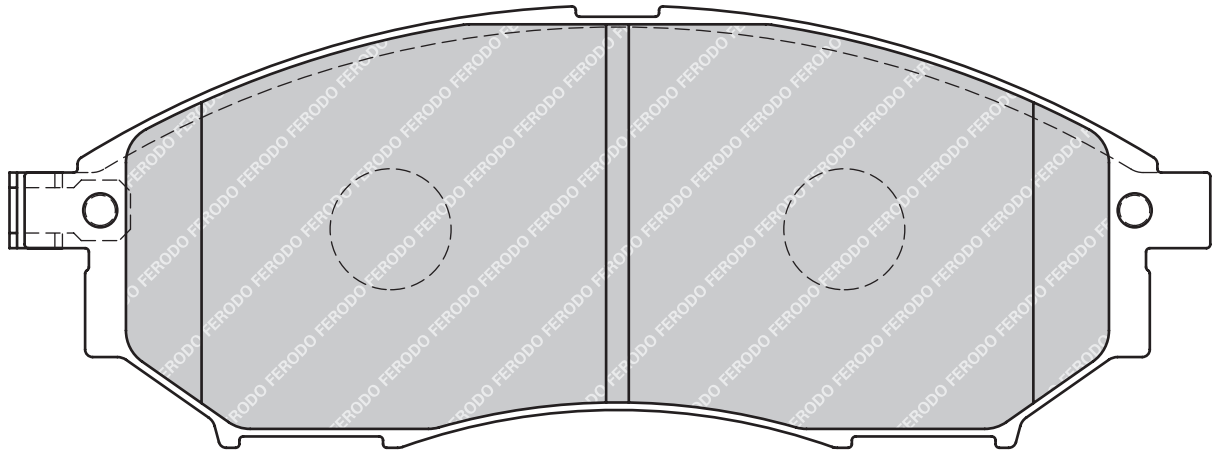

FDB1881

23698

156.8

58.5

16.8

SUM

4

-

NISSAN MURANO (Z50), MURANO (Z51), NAVARA (D40), PATHFINDER (R51)