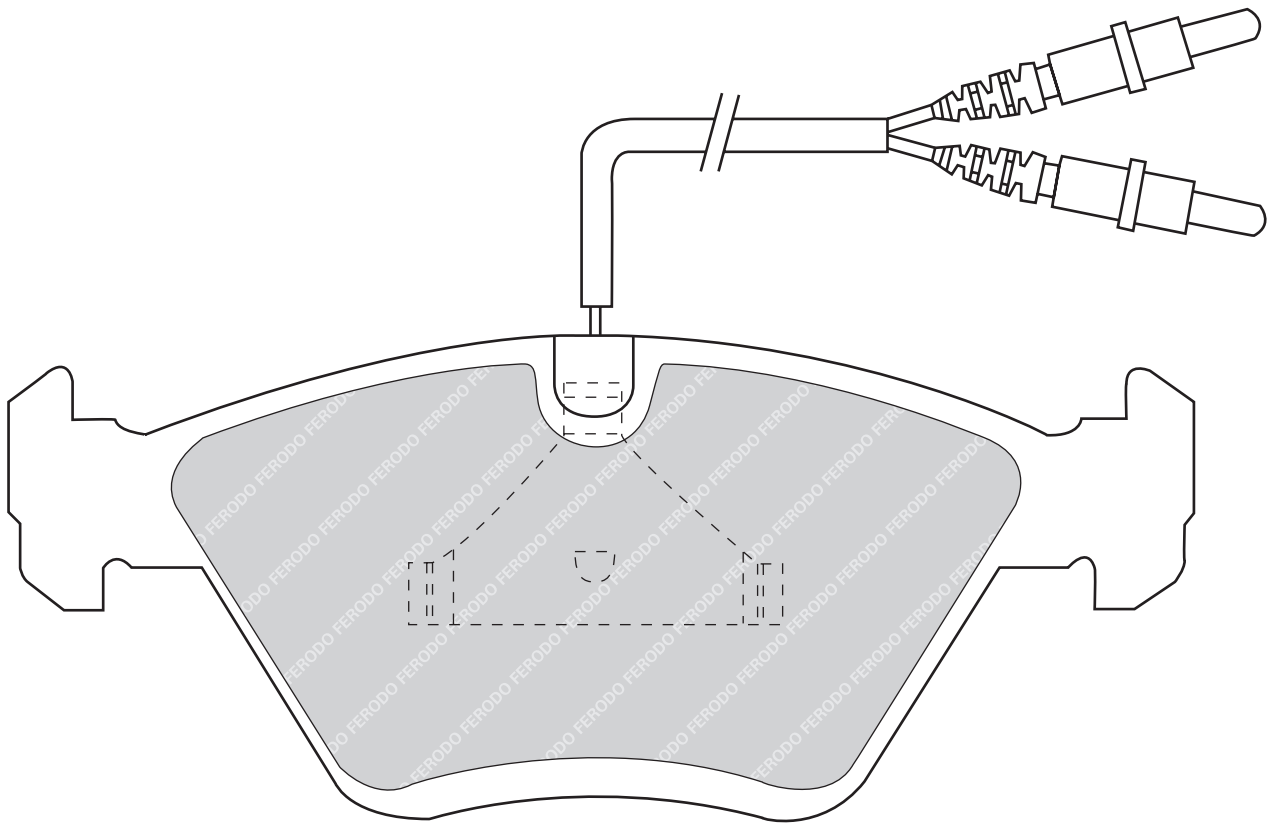

AUDI 100 (44, 44Q, C3), 100 Avant (44, 44Q, C3)

CITROËN XM (Y3), XM (Y4)

PEUGEOT 605 (6B)