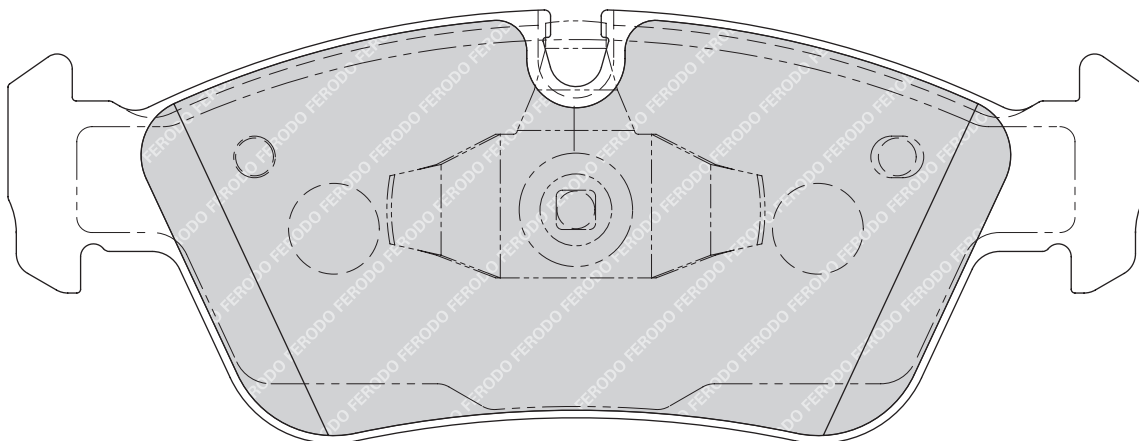

FDB1751

23935

BMW 1 (E81, E87), 1 Convertible (E88), 1 Coupe (E82), 3 (E90)