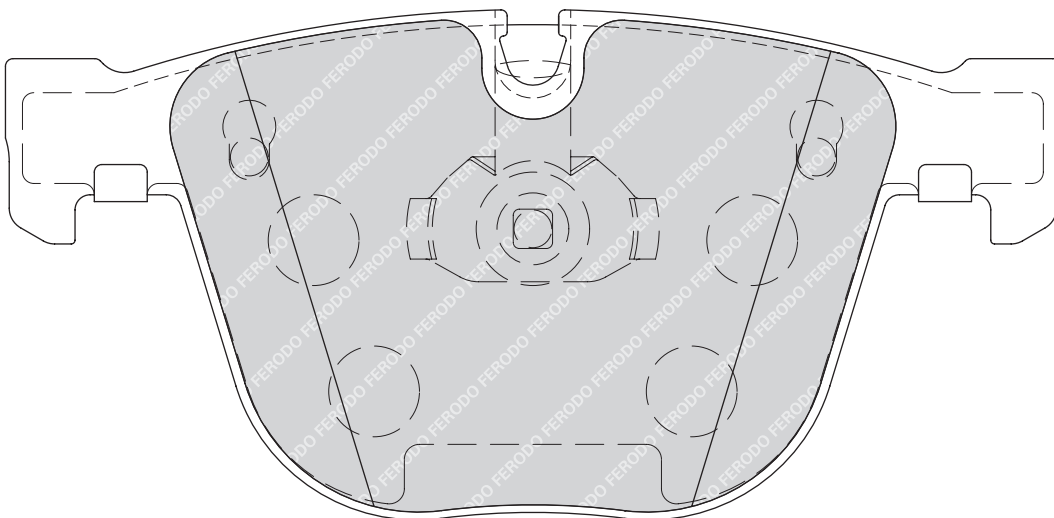

FDB1672

23309

BMW 1 (E81, E87), 1 Convertible (E88), 1 Coupe (E82), 3 (E90), 3 Convertible (E93), 3 Coupe (E92), 5 (E60), 5 Touring (E61), 6 (E63), 6 Convertible (E64), 7 (E65, E66), X5 (E70), X6 (E71, E72)