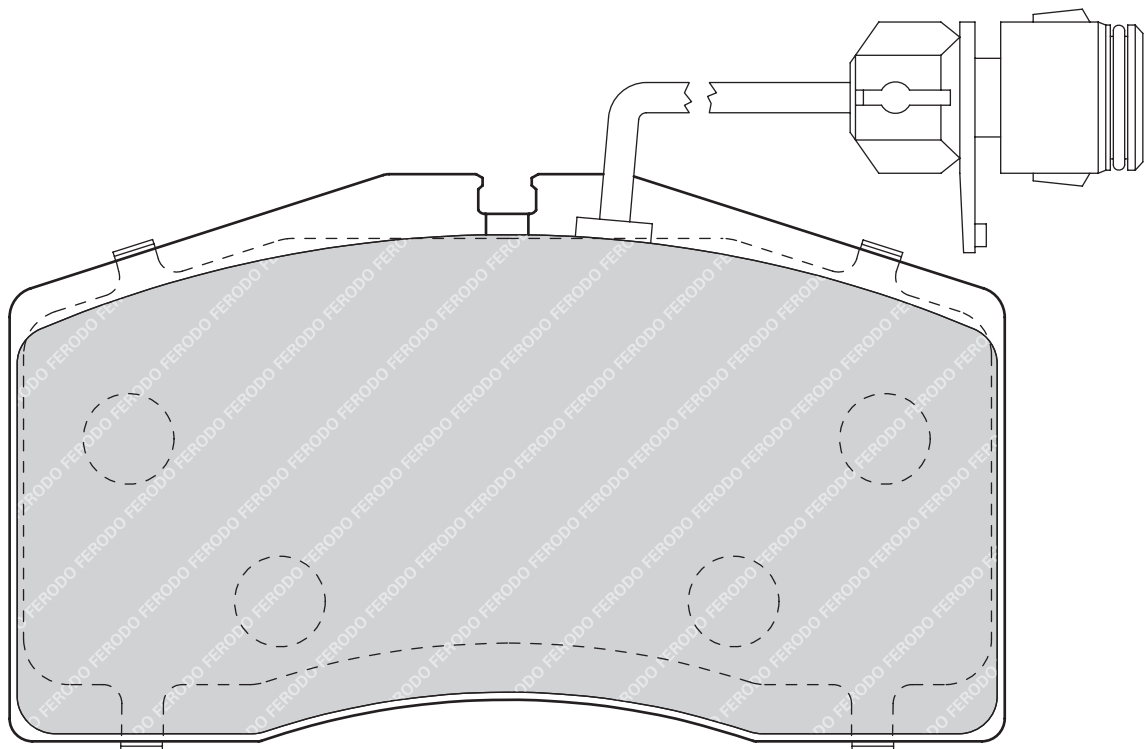

FDB1509

23773

132

75

17.5

BRE

2

-

AUDI A8 (4D2, 4D8)