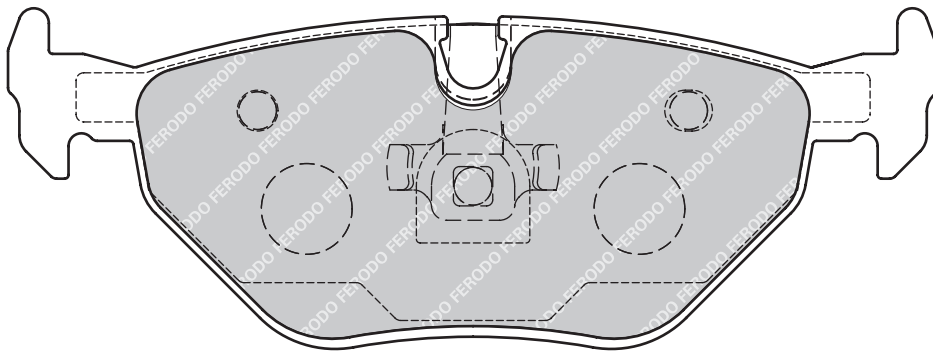

FDB1867

21934

123.1

45

16.1

ATE

-

-

SAAB 9-5 (YS3E), 9-5 Estate (YS3E)