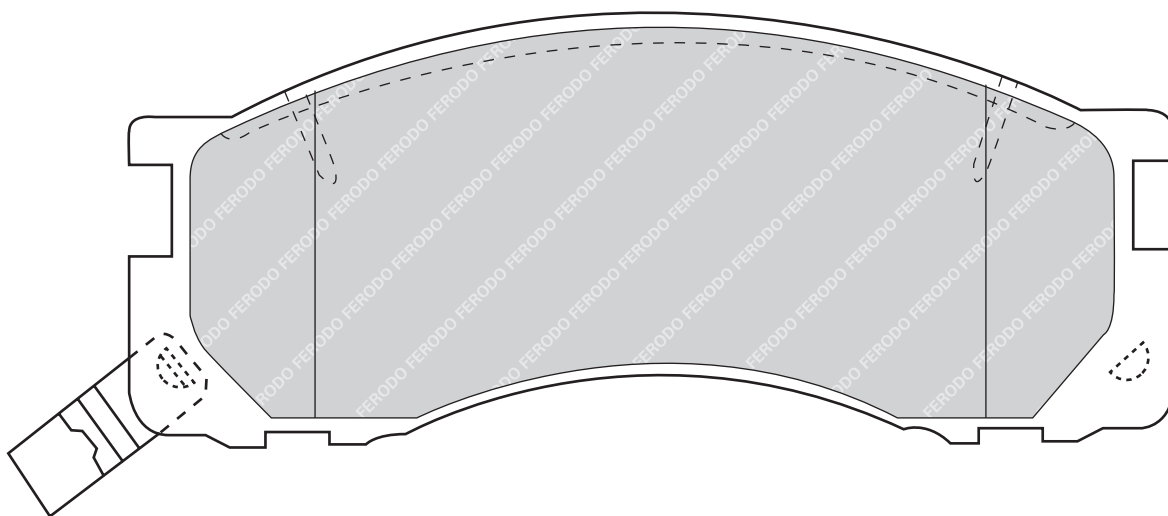

FDB930

21780

128/137

52/55

15.5

AKE

2

-

TOYOTA LITEACE Box (CM3_V, KM3_V), LITEACE Bus (CM30_G, KM30_G), PREVIA (TCR2_, TCR1_)