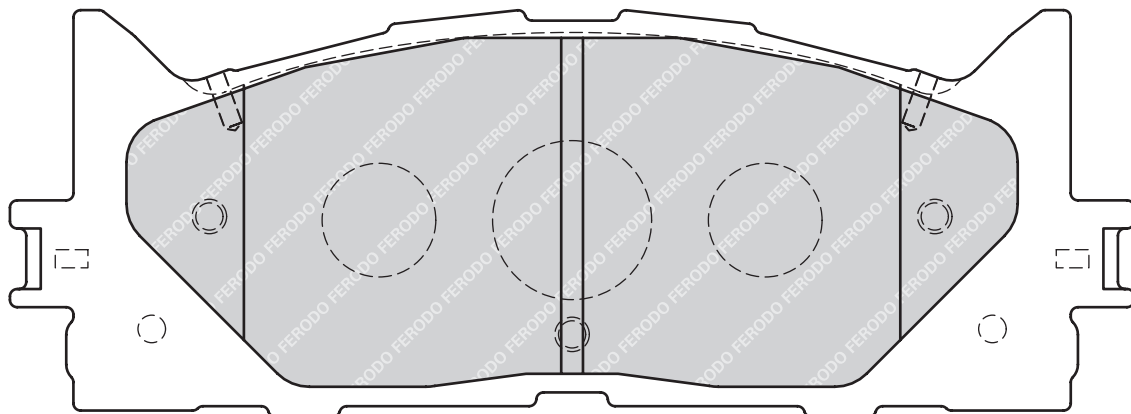

FDB1991

24350

157.5

56.9

17.6

AKE

-

-

LEXUS ES (GSV4_, ACV4_)

TOYOTA CAMRY (MCV3_, ACV3_, XV3_), CAMRY Saloon (_XV4_)