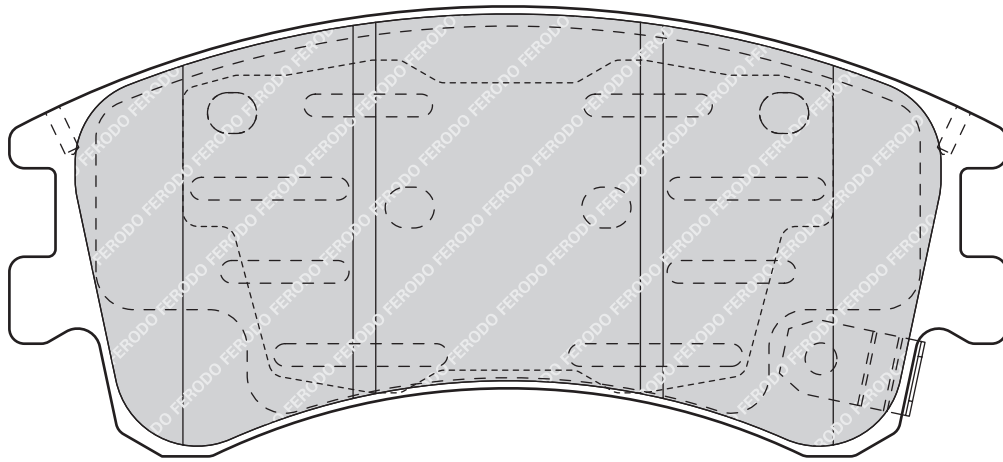

FDB1619

24046

132

59.5

19

AKE

2

-

MAZDA 6 (GG), 6 Hatchback (GG), 6 Station Wagon (GY)