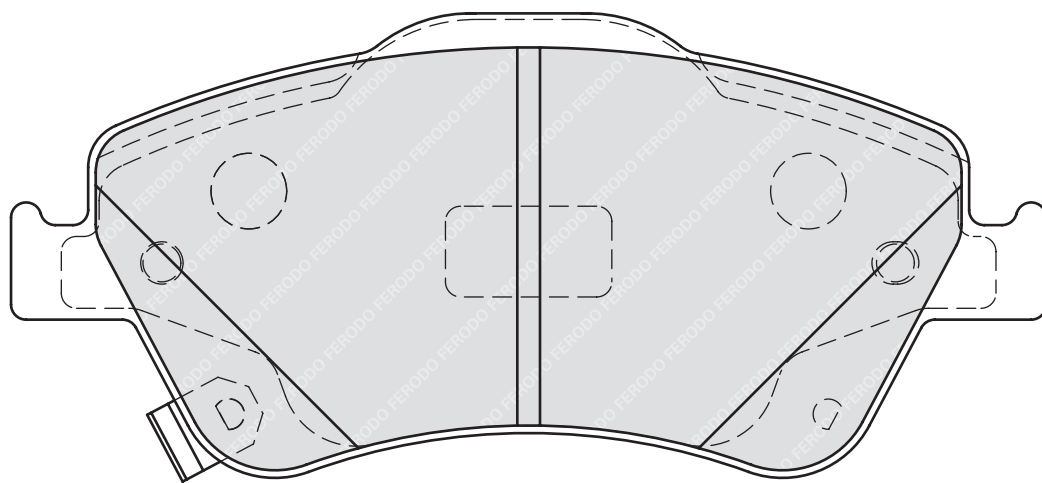

TOYOTA AURIS (ZZE15_, ADE15_, ZRE15_, NDE15_), COROLLA (ZZE12_, NDE12_, ZDE12_), COROLLA Estate (_E12J_, _E12T_), COROLLA Saloon (_E12J_, _E12T_), COROLLA Saloon (E150_)

FDB4050

24606

 116.4

 58.8

 17.5

 TRW