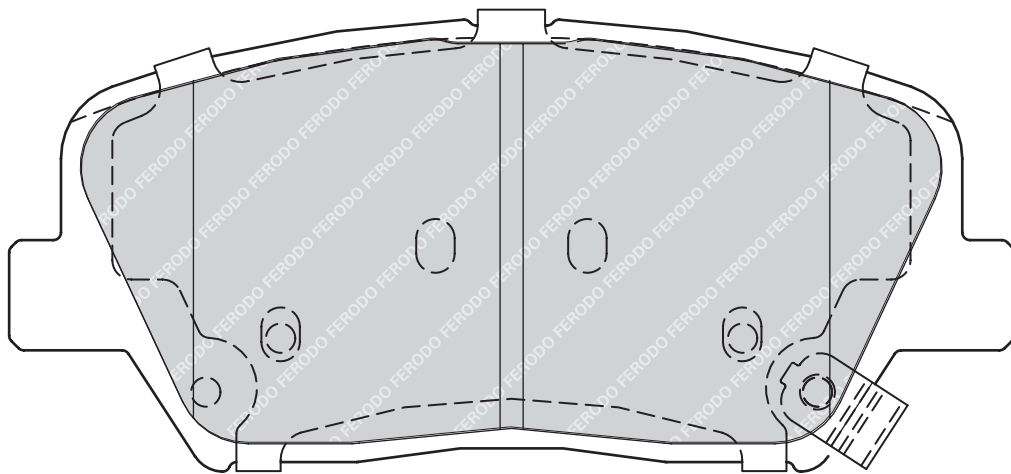

FDB4396

KIA SORENTO (XM)

132.74

59.7

17.58

N/A

2

-