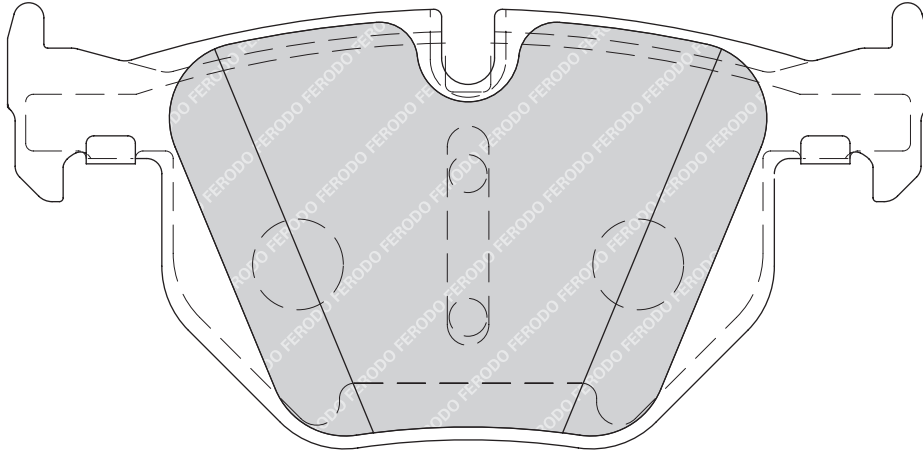

FDB1748

23732

122

58.2

17

ATE

-

-

BMW 5 (E60), 5 Touring (E61), 6 (E63), 6 Convertible (E64)