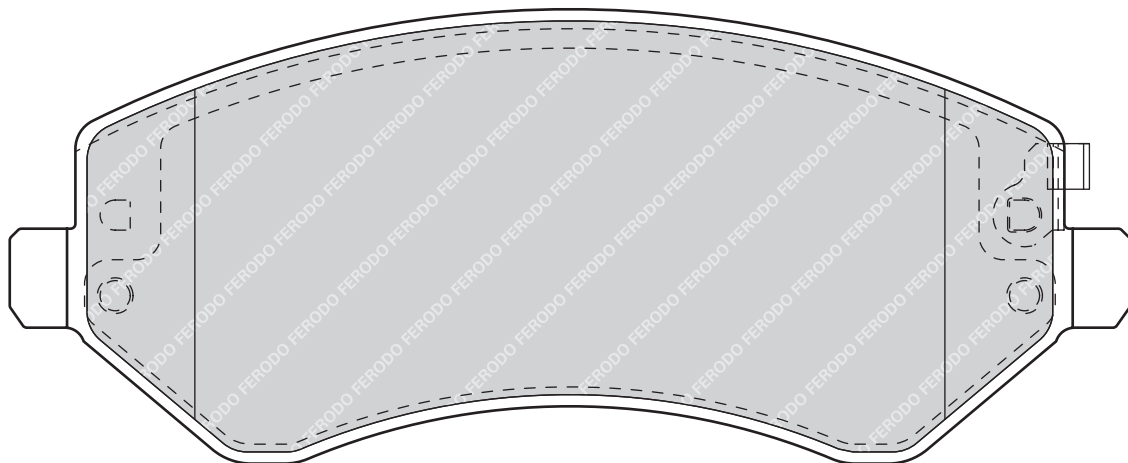

FDB1576

23638

147

60.2

18.5

TRW

2

-

CHRYSLER VOYAGER IV (RG)
JEEP CHEROKEE (KJ)