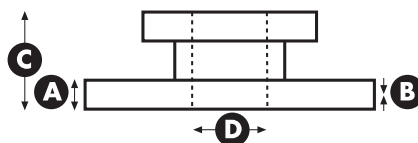

FCR329A

IVECO DAILY III Box Body / Estate, DAILY III Bus, DAILY III Dumptruck,
DAILY III Platform/Chassis

FCR332A

∅
306

A
28.0

B
25.0

C
132

D
178