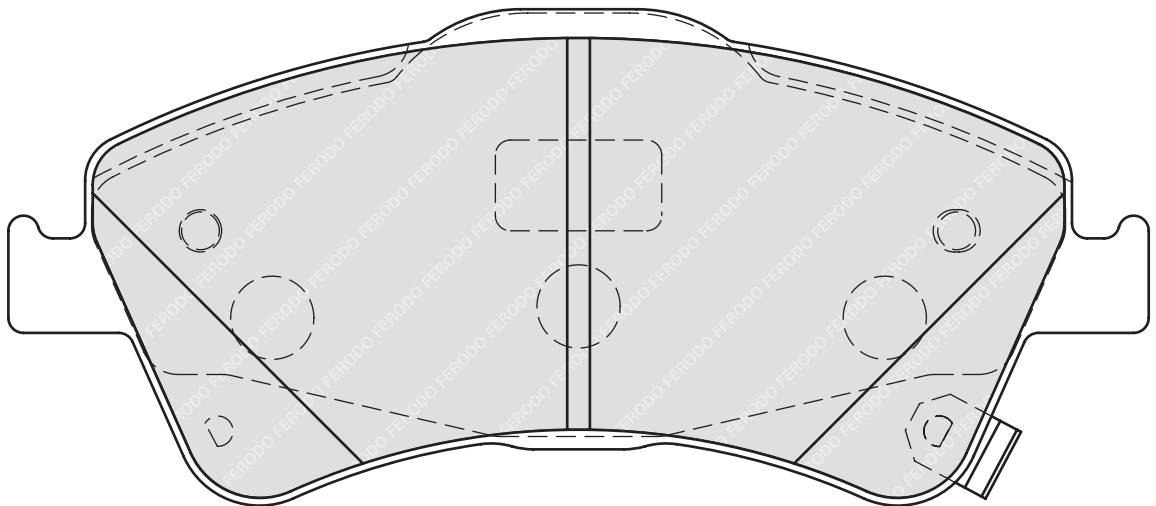

TOYOTA AURIS (ZZE15_, ADE15_, ZRE15_, NDE15_), COROLLA (ZZE12_, NDE12_, ZDE12_), COROLLA Estate (_E12J_, _E12T_), COROLLA Saloon (_E12J_, _E12T_), COROLLA Saloon (E150_)

FDB4050

24606

 116.4

 58.8

 17.5

 TRW