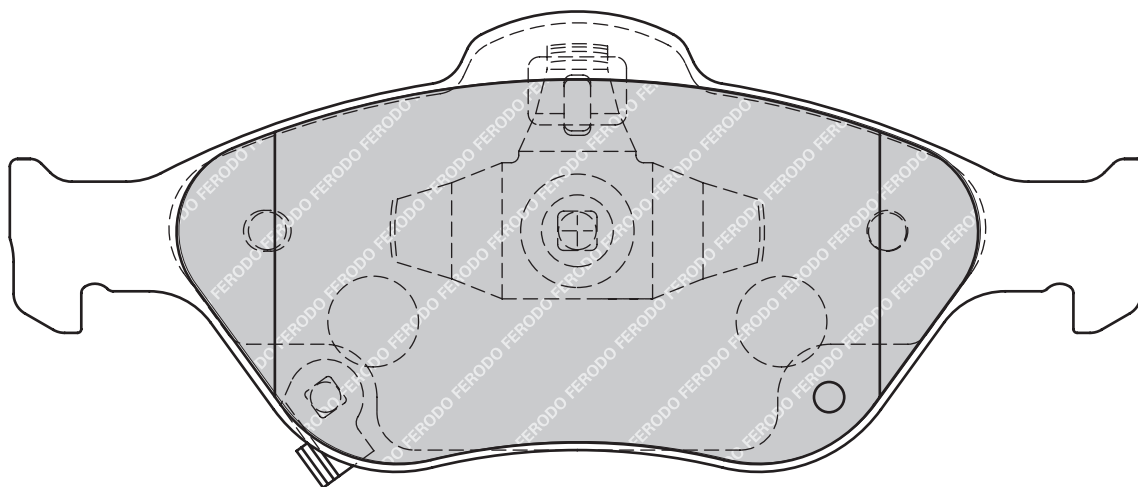

FDB1890

24022

150.2/151.4

60.9/58.4

17.4

ATE

2

-

TOYOTA YARIS (_P9_), YARIS (_P13_)