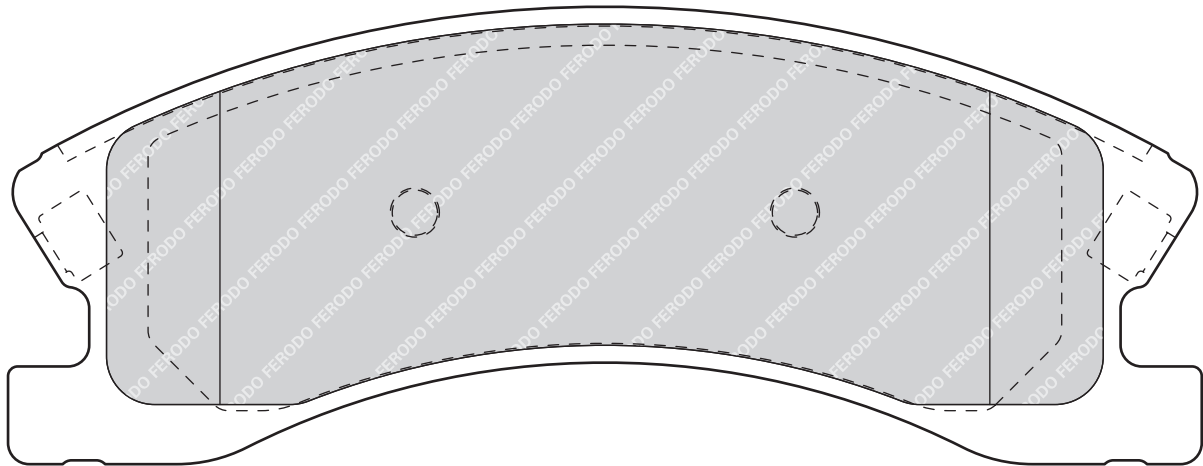

FDB1659

24083

158

61.05

18.7

AKE

-

-

JEEP GRAND CHEROKEE II (WJ, WG)