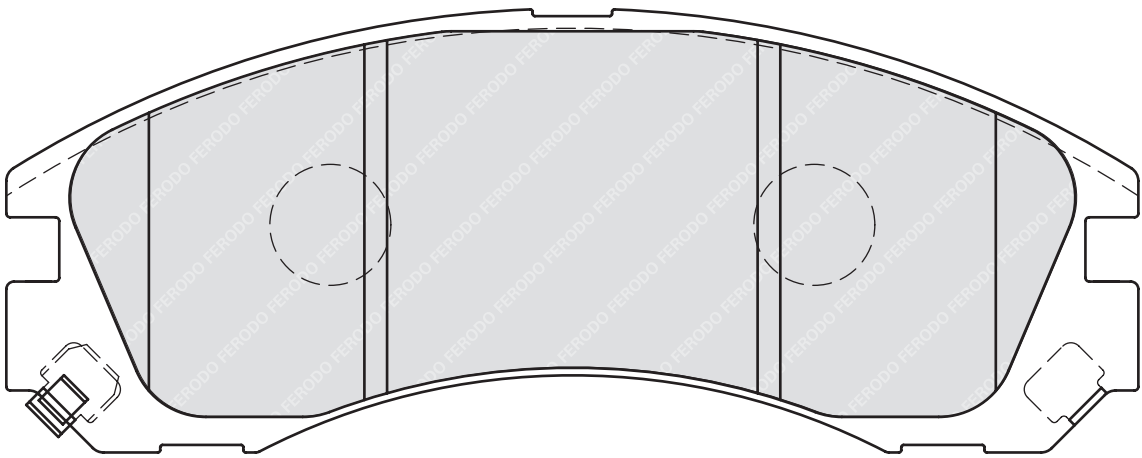

149.8

58.7

15.6

AKE

2

-

CITROËN C-CROSSER (EP_), C-CROSSER ENTERPRISE
PEUGEOT 4007 (GP_)