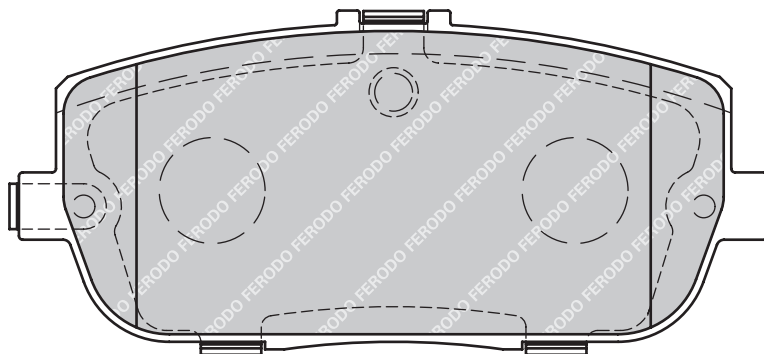

FDB1894

24298

MAZDA MX-5 III (NC)