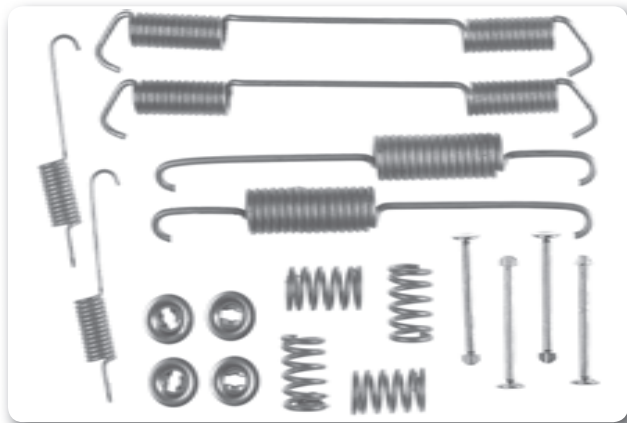

FBA63

FIAT DUCATO Box (280), DUCATO Box (290), DUCATO Panorama (280), DUCATO Panorama (290), DUCATO Platform/Chassis (280), DUCATO Platform/Chassis (290)
PEUGEOT J5 Box (280L), J5 Box (290L), J5 Bus (280P), J5 Bus (290P), J5 Platform/Chassis (280L), J5 Platform/Chassis (290L)