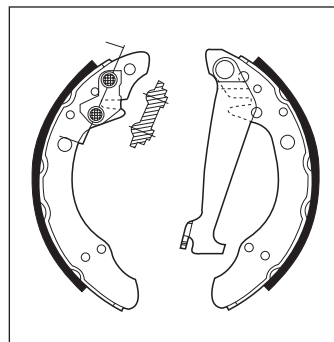

FSB408

FHW339

FHW339

19.05

ATE 200x40**SEAT CORDOBA (6K2/C2), CORDOBA Vario (6K5), IBIZA V (6J5), IBIZA V SPORTCOUPE (6J1), IBIZA V ST (6J8)
SKODA FELICIA I (6U1), FELICIA I Estate (6U5), FELICIA I Fun (797), FELICIA II (6U1), FELICIA II Estate (6U5)**